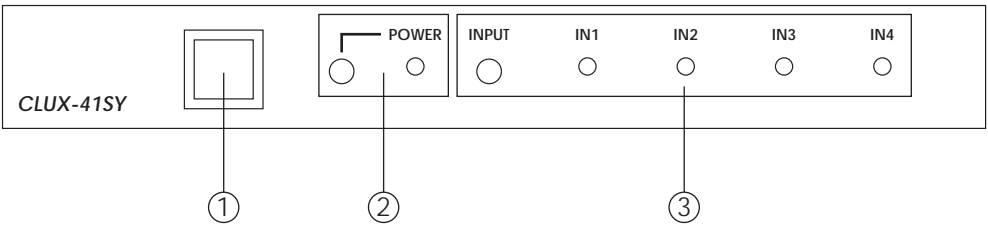

4-in 1-out HDMI 1.3 Switcher

Operation Manual

CLUX-41SY

Introduction

Cypress CLUX-41SY is a high performance HDMI switcher with remote control. It allows your various HDMI sources to share one HDTV display. Simply pressing one button to select your desired HDMI source for display on the HDTV.

Operation Controls and Functions

Front Panel

1. Remote control sensor.

2. Power LED Indicator:

The LED will illuminate when the power is turned on.

3. Input select/Indicators:

Press the " INPUT" button repeatedly to switch to your desired input source and the LED will illuminate to indicate which input source is selected.

3. Void buttons (No function).

Specifications

- * Frequency bandwidth: 2.25Gbps(single link)
- * Inputs: 4 x HDMI female ports (Type A connector)
- * Output: 1 x HDMI female port (single link)
- * 5VDC power supply
- * Weight: 0.9kgs
- * Dimension: 200(W)x104(D)x 25(H)mm