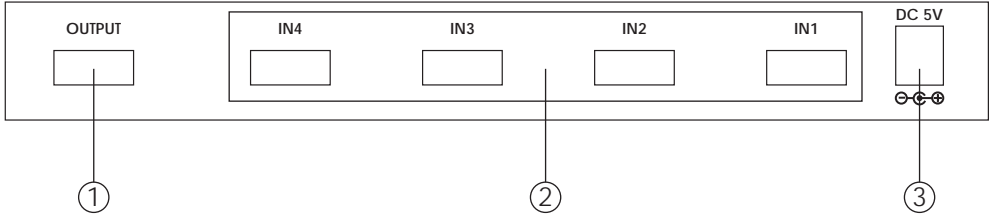

Operation Controls and Functions

Front Panel

1. Remote control sensor.

2. Power LED Indicator:

The LED will illuminate when the power is turned on.

3. Input select/Indicators:

Press the " INPUT" button repeatedly to switch to your desired input source and the LED will illuminate to indicate which input source is selected.

Operation Controls and Functions

Rear Panel

1. HDMI output:

Connect the HDMI out of the unit to the HDMI input of your display using HDMI cable.

2. HDMI inputs:

Connect your various HDMI sources to the 4 HDMI inputs of unit using HDMI cable.

3. Power:

Plug the 5VDC power supply into the unit and connect the adaptor to AC wall outlet.

Remote Control

1. Power:

Press the button to turn on/off the unit.

2. Direct input selector:

Press 1, 2, 3 or 4 to select the desired input source.