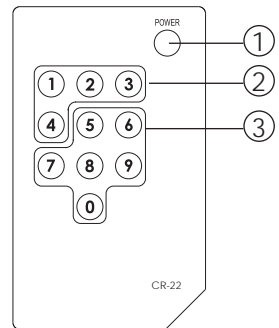

Operation Controls and Functions

Front Panel

1. Remote control sensor.

2. Power LED Indicator:

The LED will illuminate when the power is turned on.

3. Input select/Indicators:

Press the " INPUT" button repeatedly to switch to your desired input source and the LED will illuminate to indicate which input source is selected.

Operation Controls and Functions

Rear Panel

1. HDMI output:

Connect the HDMI out of the unit to the HDMI input of your display using HDMI cable.

2. HDMI inputs:

Connect your various HDMI sources to the 4 HDMI inputs of unit using HDMI cable.

3. Power:

Plug the 5VDC power supply into the unit and connect the adaptor to AC wall outlet.

Remote Control

1. Power:

Press the button to turn on/off the unit.

2. Direct input selector:

Press 1, 2, 3 or 4 to select the desired input source.

3. Void buttons (No function).

Specifications

- * Frequency bandwidth: 2.25Gbps(single link)
- * Inputs: 4 x HDMI female ports (Type A connector)
- * Output: 1 x HDMI female port (single link)
- * 5VDC power supply
- * Weight: 0.9kgs
- * Dimension: 200(W)x104(D)x 25(H)mm