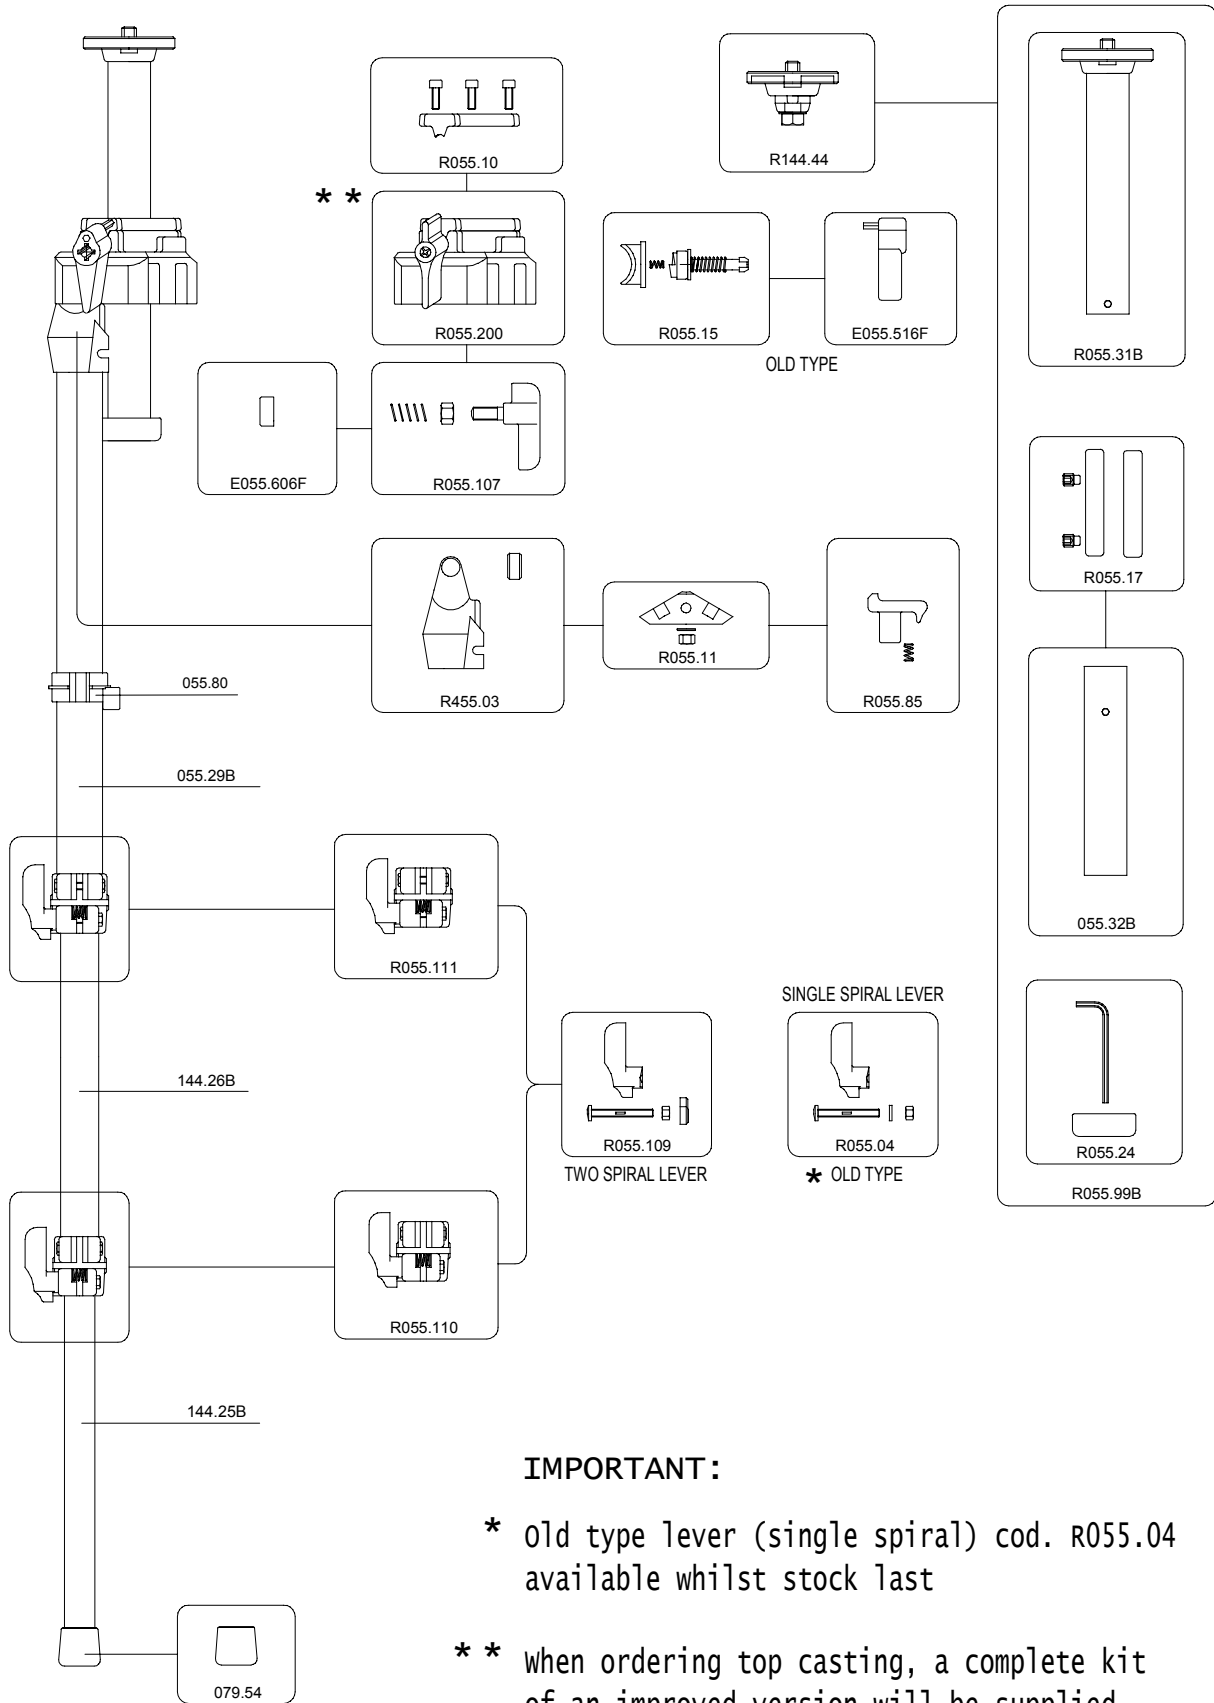

Manfrotto nord

ART.
055B

VERSIONE: 010
DEL: 1999-02-09

IMPORTANT:

- * Old type lever (single spiral) cod. R055.04 available whilst stock last
- ** When ordering top casting, a complete kit of an improved version will be supplied