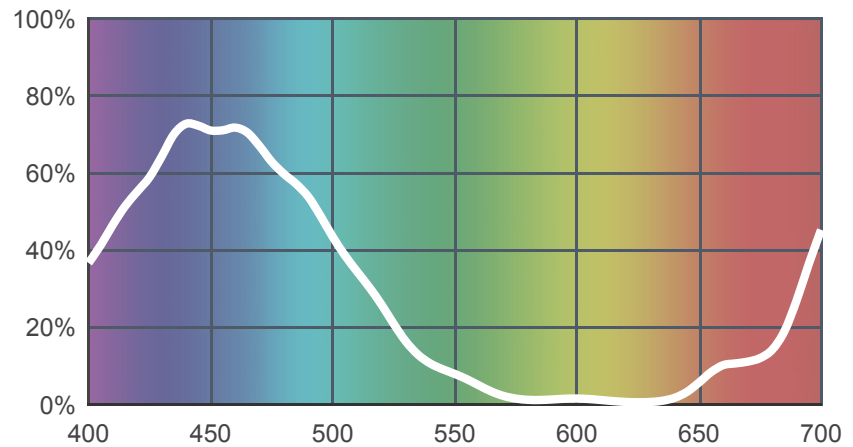

# 068 Sky Blue

[View on leefilters.com](http://leefilters.com) / [Find a Dealer](#)

Good for morning skin tones and night skies. Great for cyclorama lights.

	Source C 6774K	Tungsten 3200K
Transmission Y	13.4%	9.4%
x	0.151	0.174
y	0.128	0.207
Absorption	0.87	1.03

Light transmitted (Y%)  
for each colour  
wavelength (nm)

Dimming Source Preview

### Rolls:

- **1" Core** 7.62m x 1.22m (25' x 48")
- **2" Core** 7.62m x 1.22m (25' x 48")
- **Quick Roll** Length 7.62m (25') x any width between 2.5cm - 1.17m (1" x 48")

### Sheets:

- **Full Sheet** 1.22m x 0.53m (48" x 21")  
USA: Full Sheets by special order only.
- **Half Sheet** 0.61m x 0.53m (24" x 21")