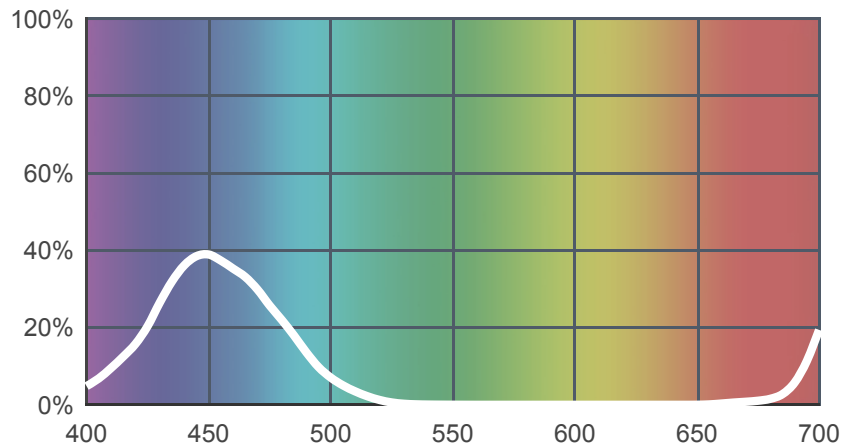

120 Deep Blue

[View on leefilters.com](http://www.leefilters.com) / [Find a Dealer](#)

A pleasing effect for theatrical lighting.

	Source C 6774K	Tungsten 3200K
Transmission Y	2.1%	1.1%
x	0.149	0.147
y	0.051	0.068
Absorption	1.68	1.96

Light transmitted (Y%)
for each colour
wavelength (nm)

Dimming Source Preview

Available as a **High Temperature** filter.

Rolls:

- **1" Core** 7.62m x 1.22m (25' x 48")
- **2" Core** 7.62m x 1.22m (25' x 48")
- **High Temperature** 4m x 1.17m (13' x 46")
- **Quick Roll** Length 7.62m (25') x any width between 2.5cm - 1.17m (1" x 48")

Sheets:

- **Full Sheet** 1.22m x 0.53m (48" x 21")
USA: Full Sheets by special order only.
- **Half Sheet** 0.61m x 0.53m (24" x 21")
- **High Temperature** 0.56m x 0.53m (22" x 21")

Pre-Cut Packs:

- **Saturates Pack**