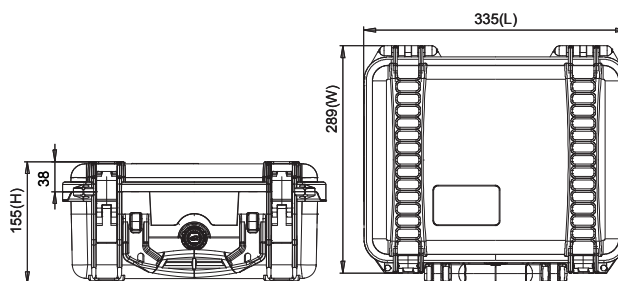

TECHNICAL DRAWING

www.hprc.it
info@hprc.it

Plaber s.r.l. - HPRC cases
Via Div Tridentina, 10
I-36061 Bassano del Grappa
Vicenza - Italy
Tel +39 0424 809150

USA office and warehouse:
HPRC USA
110 Chestnut Ridge Rd. #314
Montvale, NJ 07645
Phone +1(201) 989-3353

APPROVALS
ATA 300
IP67
STANAG 4280
DS 81-41

TEST
DROP
IMPACT
HANDLE
WATERTIGHT INTEGRITY
UV COLOR AND MATERIAL
PROTECTION