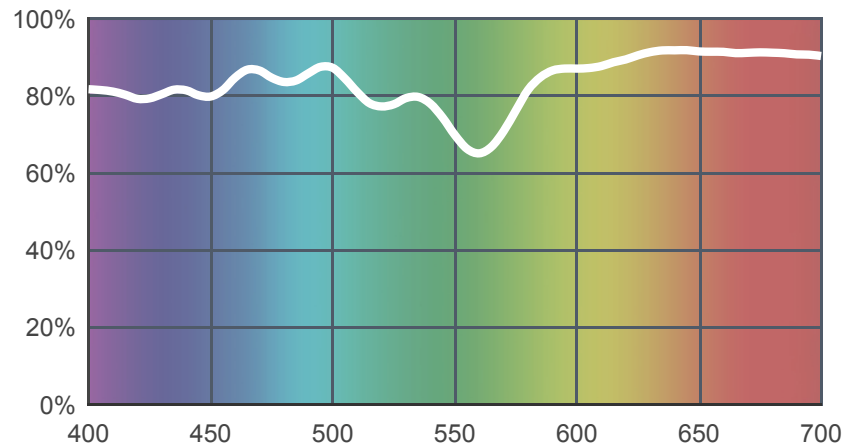

249 Quarter Minus green

[View on leefilters.com](#) / [Find a Dealer](#)

Used on lighting to eliminate unwanted green cast created by discharge light sources on film. Approximately equivalent to CC075 magenta camera filter.

	Source C 6774K	Tungsten 3200K
Transmission Y	82.4%	80.5%
x	0.312	0.433
y	0.307	0.389
Absorption	0.08	0.09

Light transmitted (Y%)
for each colour
wavelength (nm)

Dimming Source Preview

Rolls:

- **1" Core** 7.62m x 1.22m (25' x 48")
- **2" Core** 7.62m x 1.22m (25' x 48")
- **Quick Roll** Length 7.62m (25') x any width between 2.5cm - 1.17m (1" x 48")

Sheets:

- **Full Sheet** 1.22m x 0.53m (48" x 21")
USA: Full Sheets by special order only.
- **Half Sheet** 0.61m x 0.53m (24" x 21")

Pre-Cut Packs:

- Not available in a pack

LEE Filters