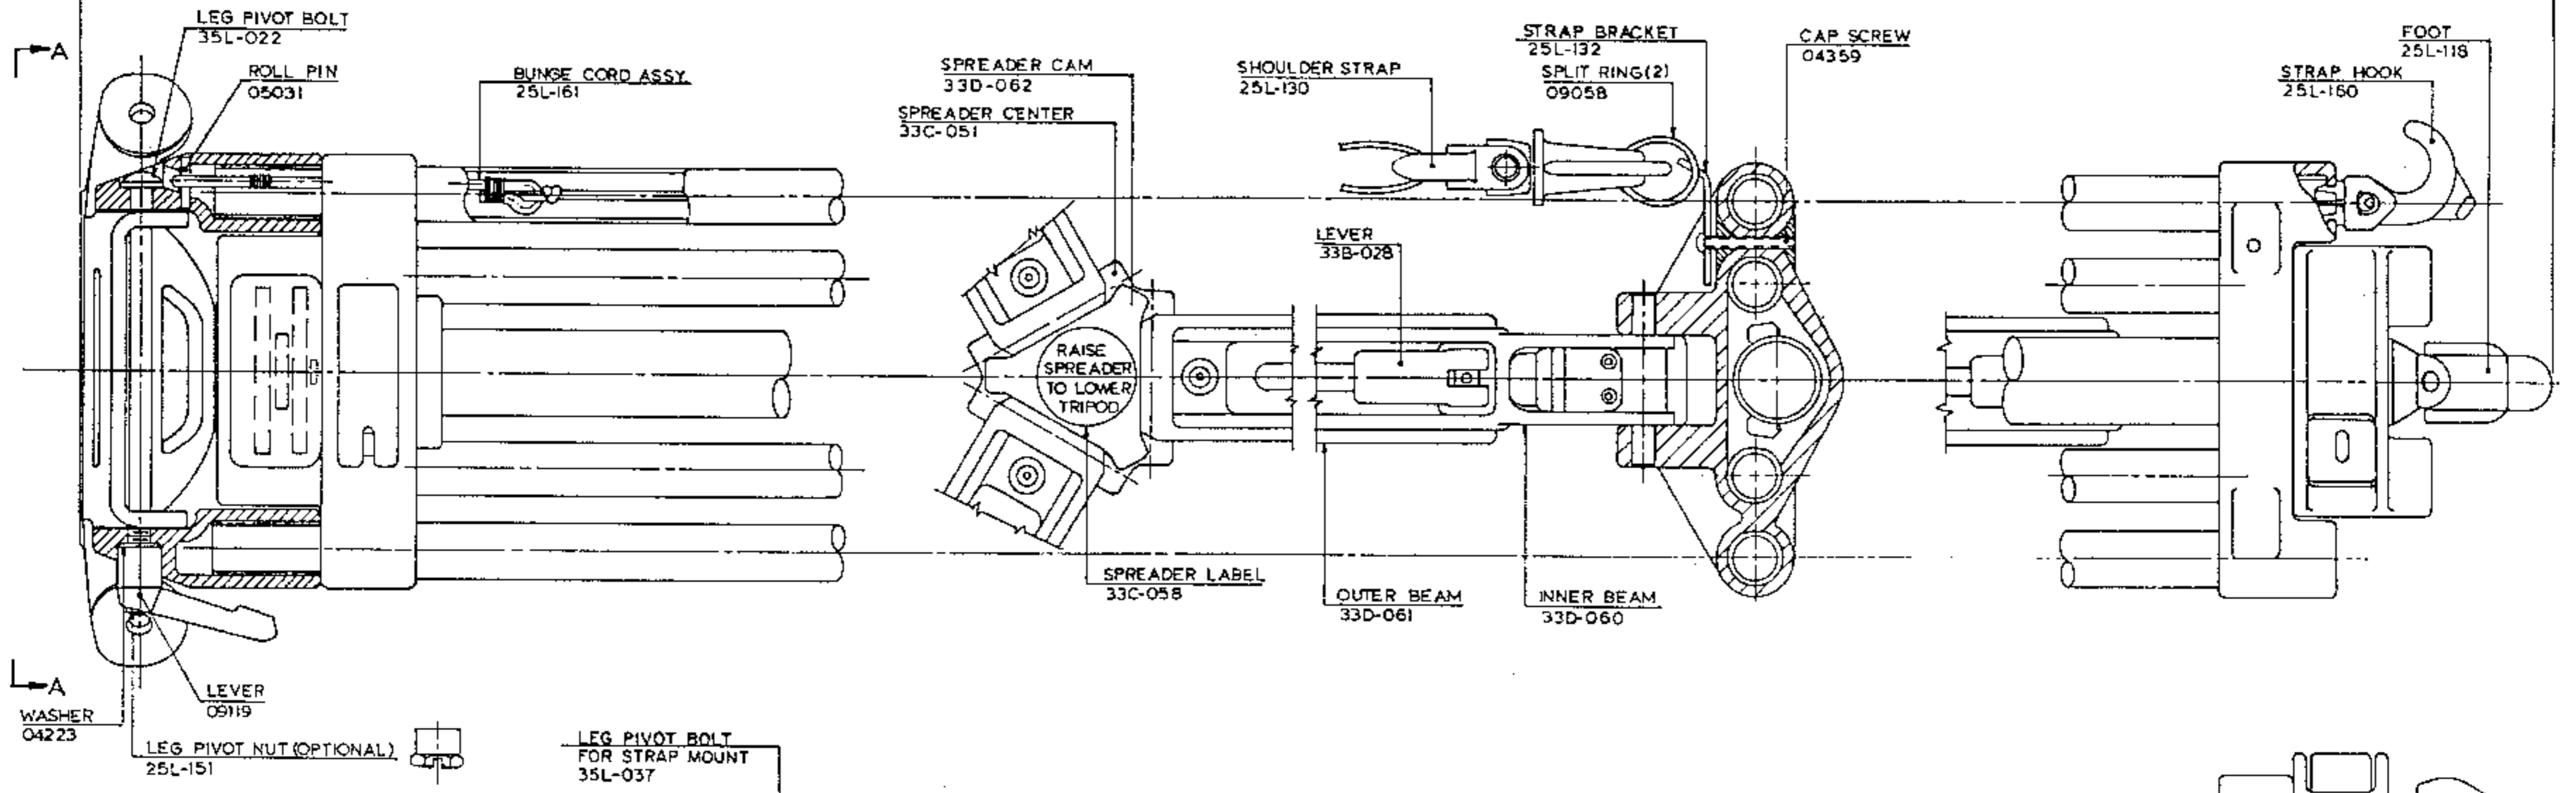

MAXIMUM HT. 66"
 MINIMUM HT. 15"
 FOLDED HT. 28"

MODEL 25L OUTLINE & SPARE PARTS