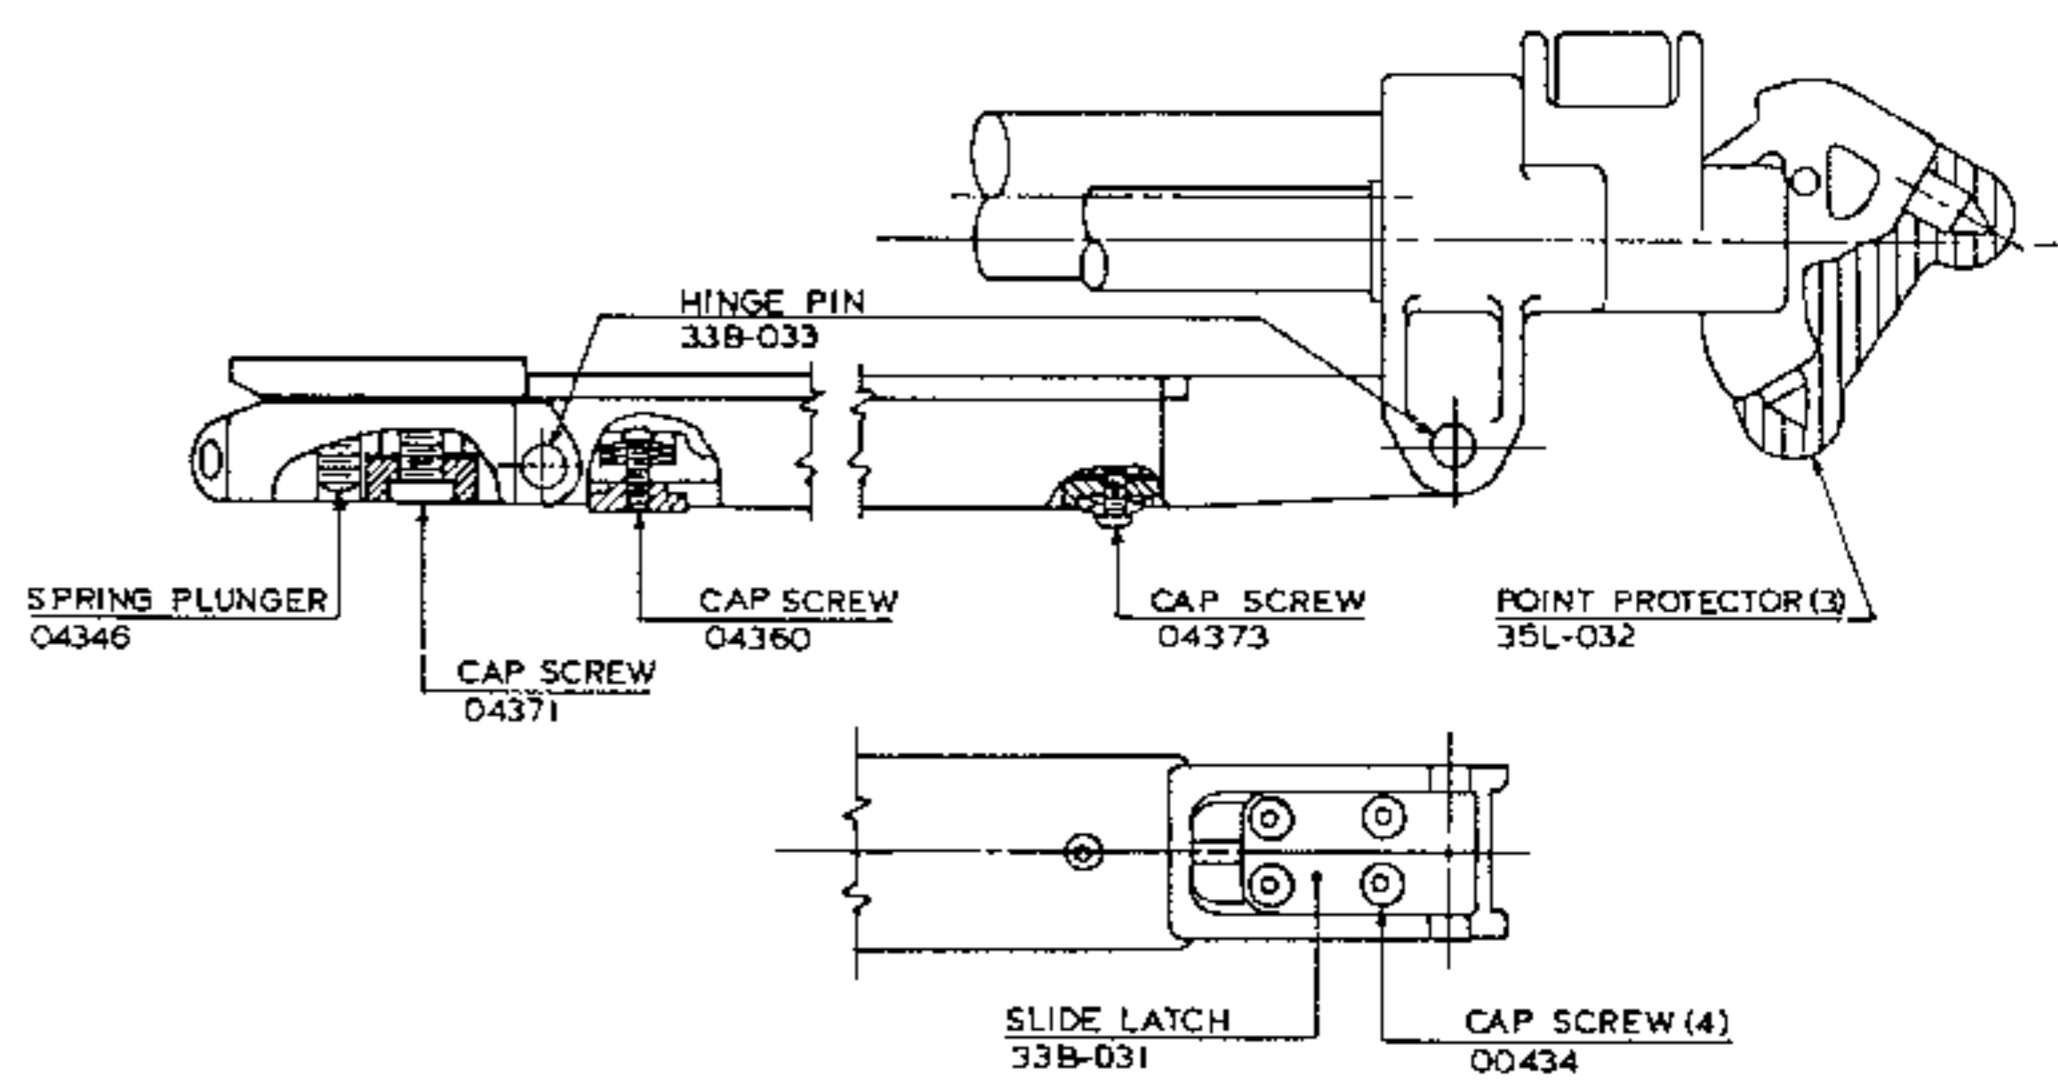

MAXIMUM HT. 66"
 MINIMUM HT. 15"
 FOLDED HT. 28"

MODEL 25L OUTLINE & SPARE PARTS