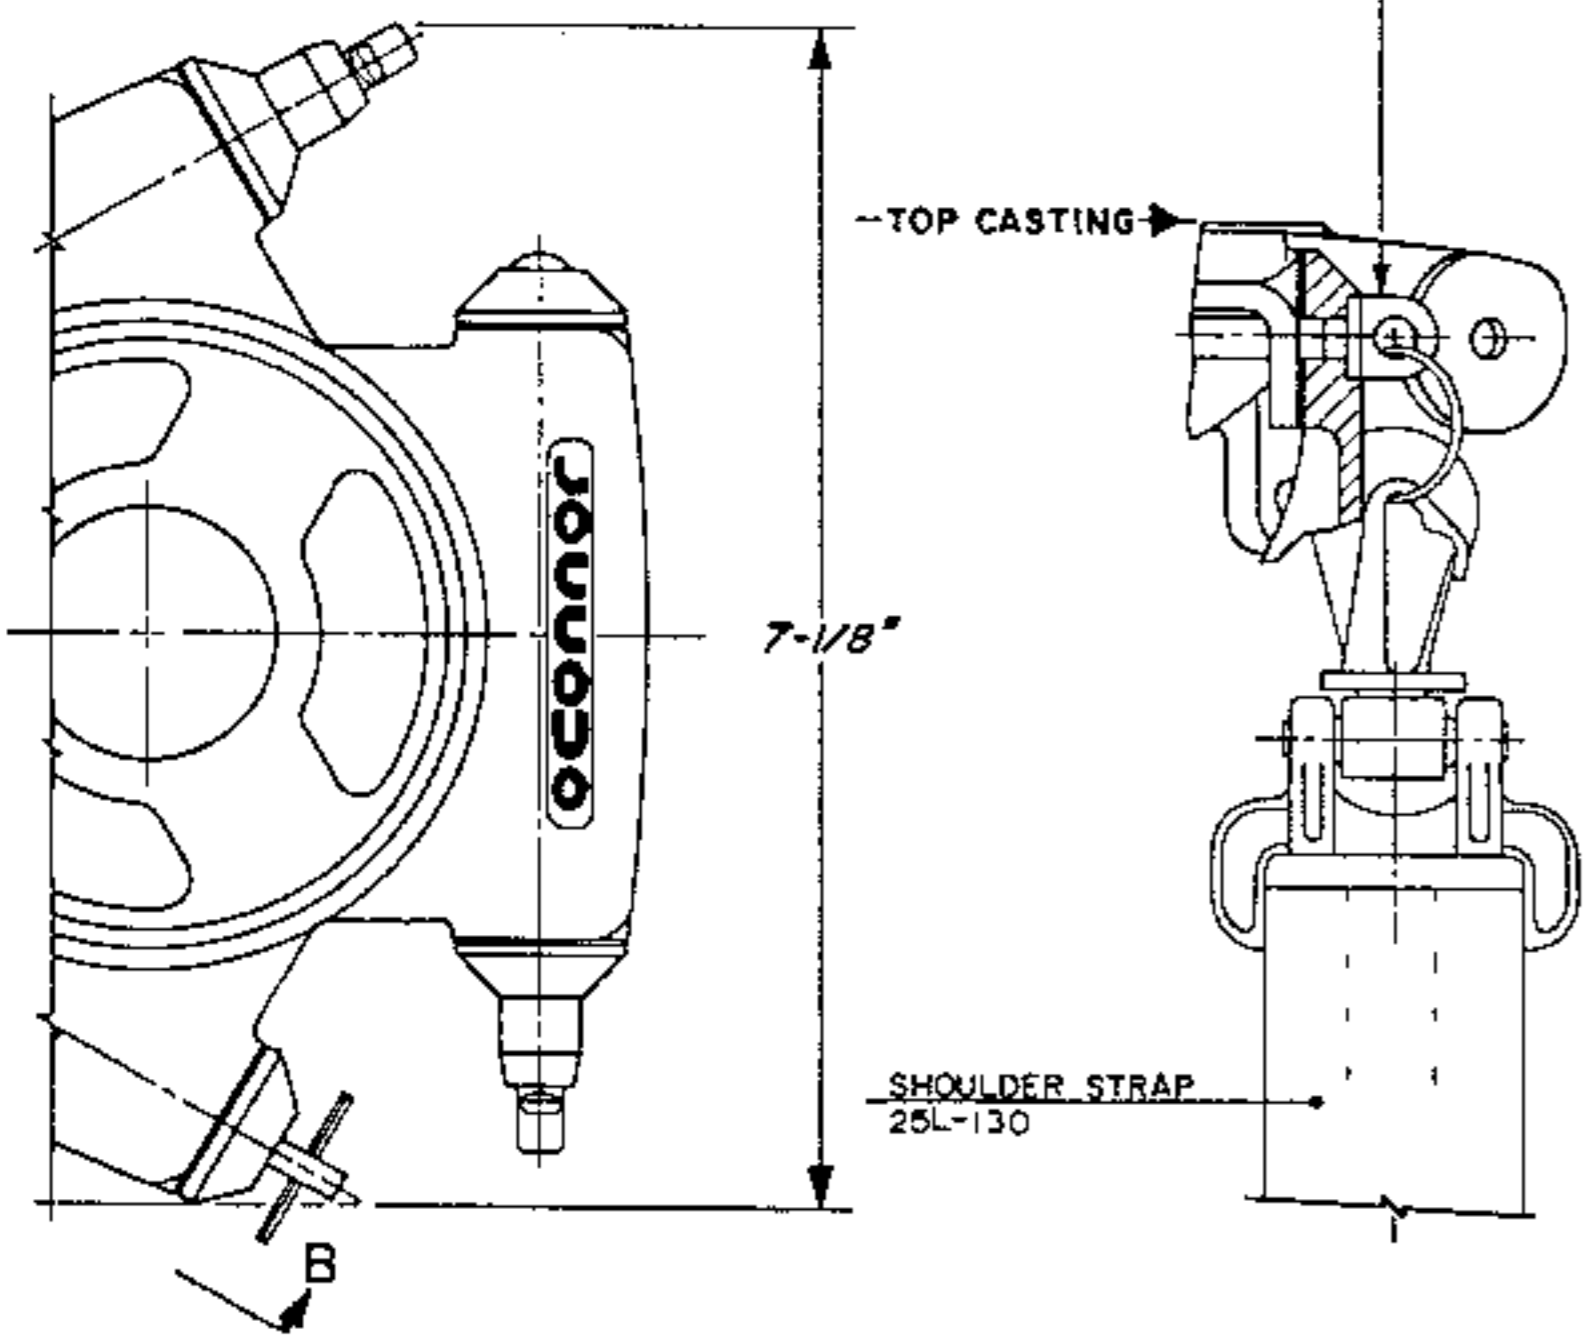

MAXIMUM HT. 66"
 MINIMUM HT. 15"
 FOLDED HT. 28"

MODEL 25L OUTLINE & SPARE PARTS