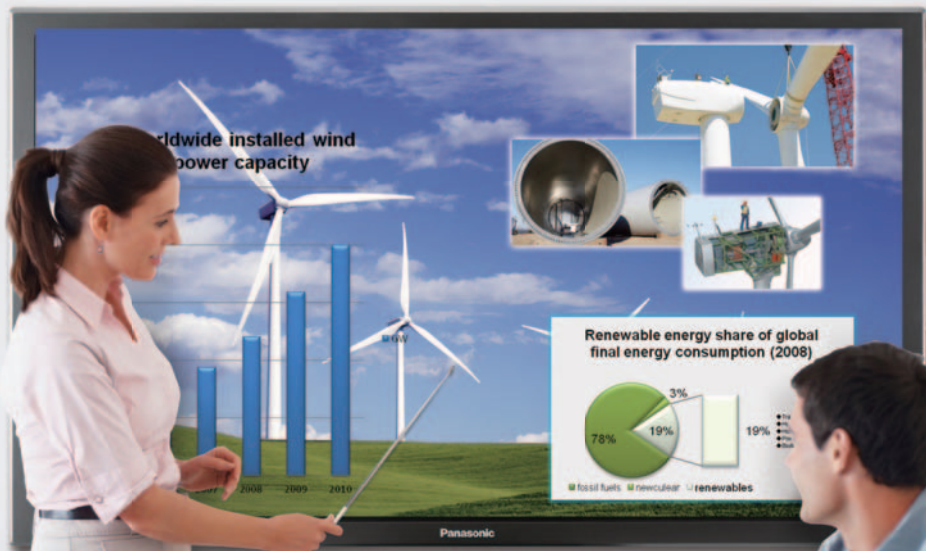

Panasonic

ideas for life

Full-HD Plasma Displays

65-inch TH-65PF50E

60-inch TH-60PF50E

50-inch TH-50PF50E

42-inch TH-42PF50E

Wireless Connection* Displays for Smoothly Flowing Presentations

* Panasonic wireless module (ET-WM200E), sold separately, is required.

FULL
HD
1920x1080p

3D
FULL HD

P2Link™

HDMI™
HIGH-DEFINITION MULTIMEDIA INTERFACE

SLOT 2.0

NANODRIFT

Easy presentation
from iOS devices.

JPG

PDF

WEB

■ Main Features

Wireless display*¹ of content from
a PC, iPad™ or iPhone®

Faithful colour reproduction renders detailed
images over a wide viewing angle.

Long-life panel with durable front glass and approximate
100,000-hour*³ operation.

*1: Panasonic wireless module (ET-WM200E), sold separately, is required. *2: An optional 3D IR Transmitter (TY-3D30TRW) and 3D Eyewear are required for viewing 3D images.

*3: Guideline operating hours before the panel brightness is reduced to half when the panel is used to display motion pictures in the Standard mode. Afterimages (burned-in images) and malfunctions are not taken into consideration.

•App Store is a trademark of Apple Inc. registered in the U.S. and other countries.