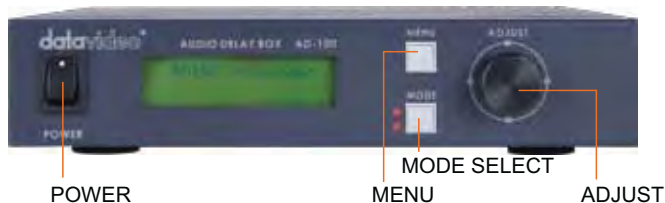

AD-100

AD-100 is an easy to use audio delay box to enable you to synchronize video and audio. The unit features traditional RCA (phone) connector as well as professional XLR type connection. Built in a rugged metal housing for use in the field or studio setup.

■ FEATURES

- Both traditional RCA (phone) connector as well as professional XLR type connection.
- Built in a rugged metal housing for use in the field or studio setup
- Low power consumption, can be powered by Datavideo's PD-1 power distribution center connection.

■ REAR VIEW

■ DIMENSIONS

Power:

DC12V 2.5A

Dimensions:

240mm (L) x 205 mm (W) x 45mm (H)

Weight:

300g