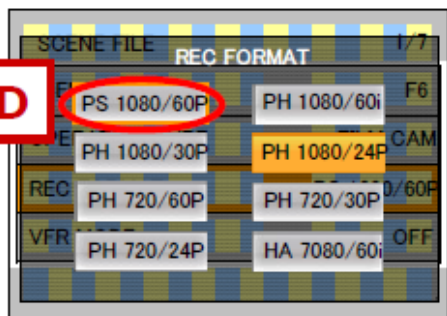

Funzioni aggiuntive AG-SFU100 e AG-AF100A

	AG-AF100 	AG-SFU100 (Activation Key)	AG-AF100A 
(1) 1080 60p/50p Rec/Play	No	Yes	Yes
(2) 1080 60p/50p HDMI out	No	No	Yes
(3) Focus Assist: "EXPAND"	No(*1)	No(*1)	Yes
(4) SDI: 10bit out	No	No	Yes
(5) Safety zone: "2.39:1"	No	Yes	Yes

*1: Focus Assist: Focus In Red only

(1) 1080 60p/50p Rec/Play
PS mode(60P/50P) Max 28Mbps added

(2) 1080 60p/50p HDMI out
Possibile selezione uscita HDMI: 1080p or 1080i
* L'uscita SDI è solo 1080i

(3) Focus Assist: "EXPAND"
*La funzione "EXPAND" è operativa solo su LCD
(Nessun cambiamento su EVF)

EXPAND is Blue Gate FOCUS IN RED is Red Gate

(4) SDI: 10bit out
Uscita SDI selezionabile: 8bit o 10bit
* Registrazione e HDMI OUT: 8bit
* Play: SDI 8bit

(5) Safety zone: "2.39:1"

Sets the SAFETY ZONE.

- 90%: 90% display at 16:9
- 4:3: 100% display at 4:3
- 14:9: 100% display at 14:9
- 1.85:1: 100% display t 1.85:1
- 2:1: 100% display at 2:1
- 2.35:1: 2.35:1 cinemascope display
- 2.39:1: 2.39:1 cinemascope display
- GRID: 16:9 angular field of view with nine grid lines
- OFF: The SAFETY ZONE is not displayed.