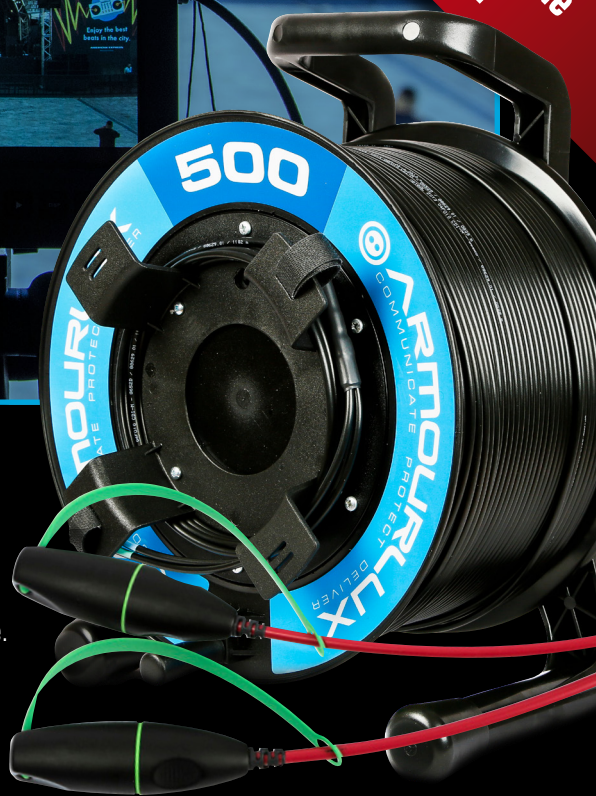

ARMOURLUX
500
Incorporating
LC-MAX

The No.1
best-selling portable
fibre range!

ARMOURLUX
COMMUNICATE PROTECT DELIVER

ArmourLux500

The Right Solution

ArmourLux500 meets the demands of mobile fibre optic communication, for media, audio, security, data...and more. Despite the variety of uses the requirements are often similar - a re-usable fibre cable that is easy to deploy, retrieve, connect, transport and store, over and over again. **ArmourLux500** addresses all of these needs.

So what's Unique about ArmourLux500 LC-MAX?

It is an LC connector designed specifically to be used with Tactical deployable fibre, where high cable retention and durability are important. The metal body and latch provide a secure connection and the IP68 protective metal cap keeps out water and dust; it's streamline design also ensures a snag-free retrieval. The **LC-MAX** is 100% compatible with standard LC sockets, connecting to your equipment without the need for an adapter cable or bulkhead. The Military inspired Tactical fibre manufactured by Belden is durable and suited to repeated retrieval and deployment.

The **LC-MAX** Connector

The LC-MAX is 100% compatible with standard LC sockets, connecting to your equipment without the need for an adapter cable or bulkhead.

100% compatible LC

Highest quality engineering

Features

- Rugged metal bodied LC
- IP68 protected from dust and water
- Quality Belden Tactical fibre cable
- Compact, portable cable reels
- Mates directly with standard LC socket
- 2 & 4 core fibre (8 & 12 coming soon)
- Available in both Multi and Single Mode
- Snag-free protective cap
- Excellent cable retention
- Lightweight and easy to carry
- Manufactured in the UK
- After care service