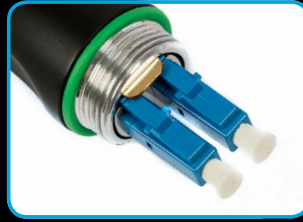

So what's Unique about ArmourLux500 LC-MAX?

It is an LC connector designed specifically to be used with Tactical deployable fibre, where high cable retention and durability are important. The metal body and latch provide a secure connection and the IP68 protective metal cap keeps out water and dust; it's streamline design also ensures a snag-free retrieval. The **LC-MAX** is 100% compatible with standard LC sockets, connecting to your equipment without the need for an adapter cable or bulkhead. The Military inspired Tactical fibre manufactured by Belden is durable and suited to repeated retrieval and deployment.

The **LC-MAX** Connector

The LC-MAX is 100% compatible with standard LC sockets, connecting to your equipment without the need for an adapter cable or bulkhead.

100% compatible LC

Highest quality engineering

Features

- Rugged metal bodied LC
- IP68 protected from dust and water
- Quality Belden Tactical fibre cable
- Compact, portable cable reels
- Mates directly with standard LC socket
- 2 & 4 core fibre (8 & 12 coming soon)
- Available in both Multi and Single Mode
- Snag-free protective cap
- Excellent cable retention
- Lightweight and easy to carry
- Manufactured in the UK
- After care service