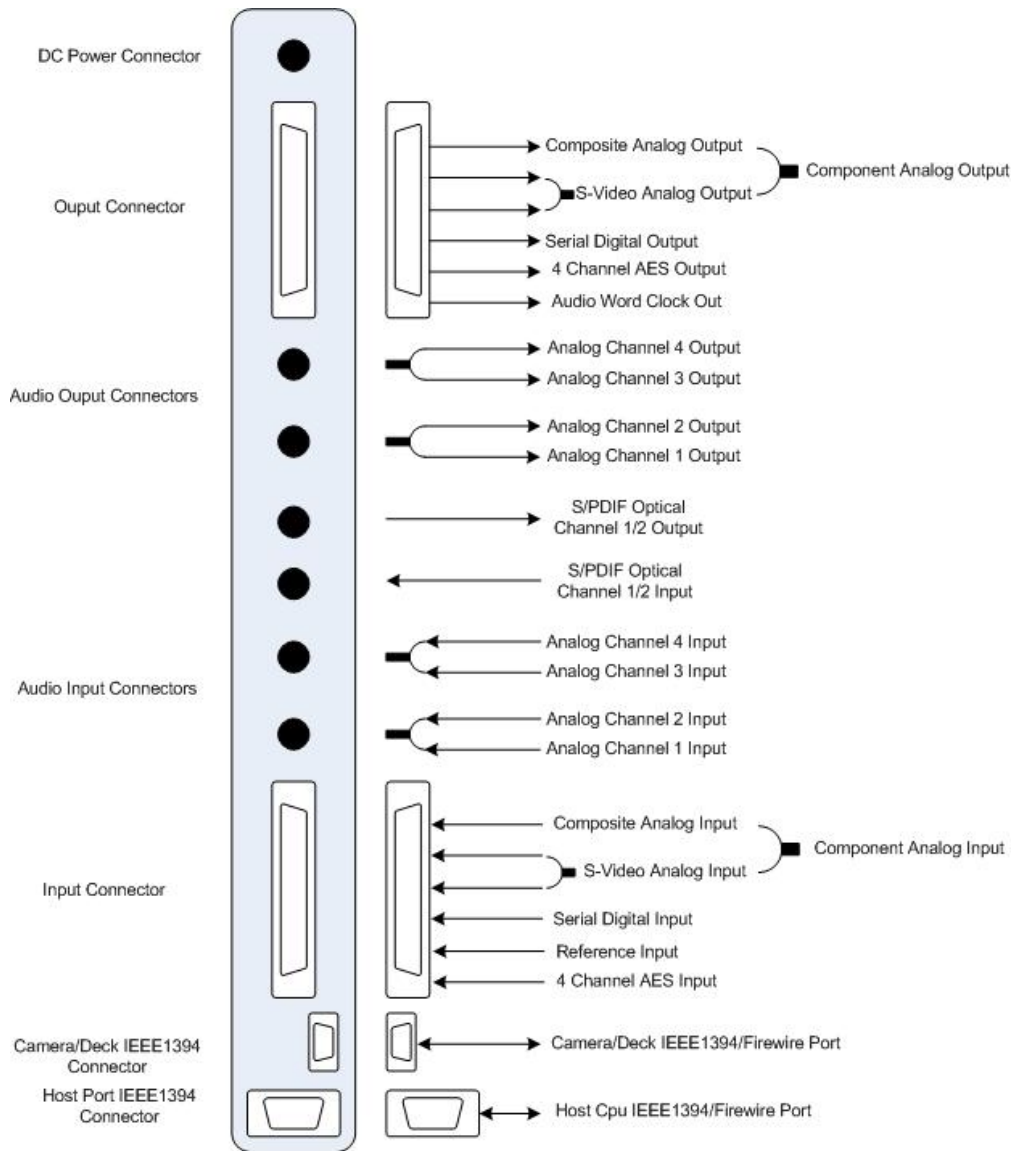

Avid Mojo SDI Connections