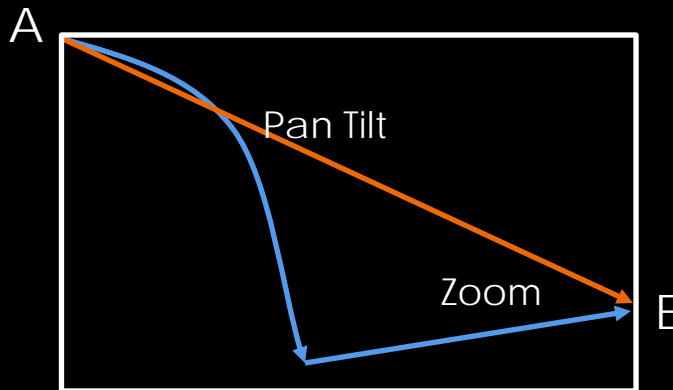

PTZ Motion Sync