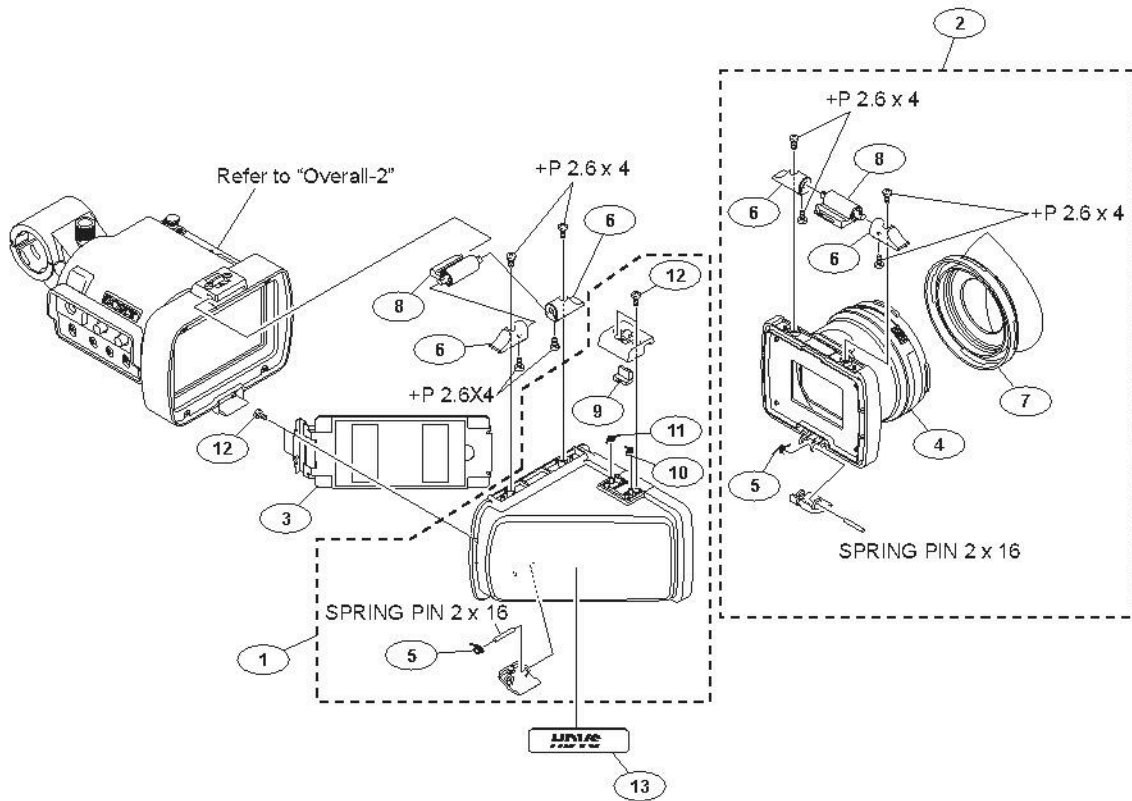

Overall-1

3-2. Exploded Views

No.	Part No.	SP Description
1	A-1752-655-A	s ELBOW SUB ASSY
2	A-1752-761-A	s LOUPE ASSY
3	X-2541-756-2	s MIRROR ASSY
4	1-856-060-12	s LOUPE, VF
5	3-878-206-02	s SPRING , TORSION COIL
6	3-878-207-01	s BLOCK, SHAFT FIXED
7	3-878-208-02	s EYE CUP
8	3-878-209-02	s HINGE, SWITCHING
9	3-878-231-11	s SW SLIDE
10	3-878-232-11	s SPRING (A90), TORSION COIL
11	3-878-233-11	s SPRING (A-70), TORSION COIL
12	4-654-273-02	s ACE (M2), LOCK
13	4-287-155-01	s LABEL, HDVS

7-621-775-10 s SCREW +P 2.6X4
 7-626-314-31 s SPRING PIN 2X16