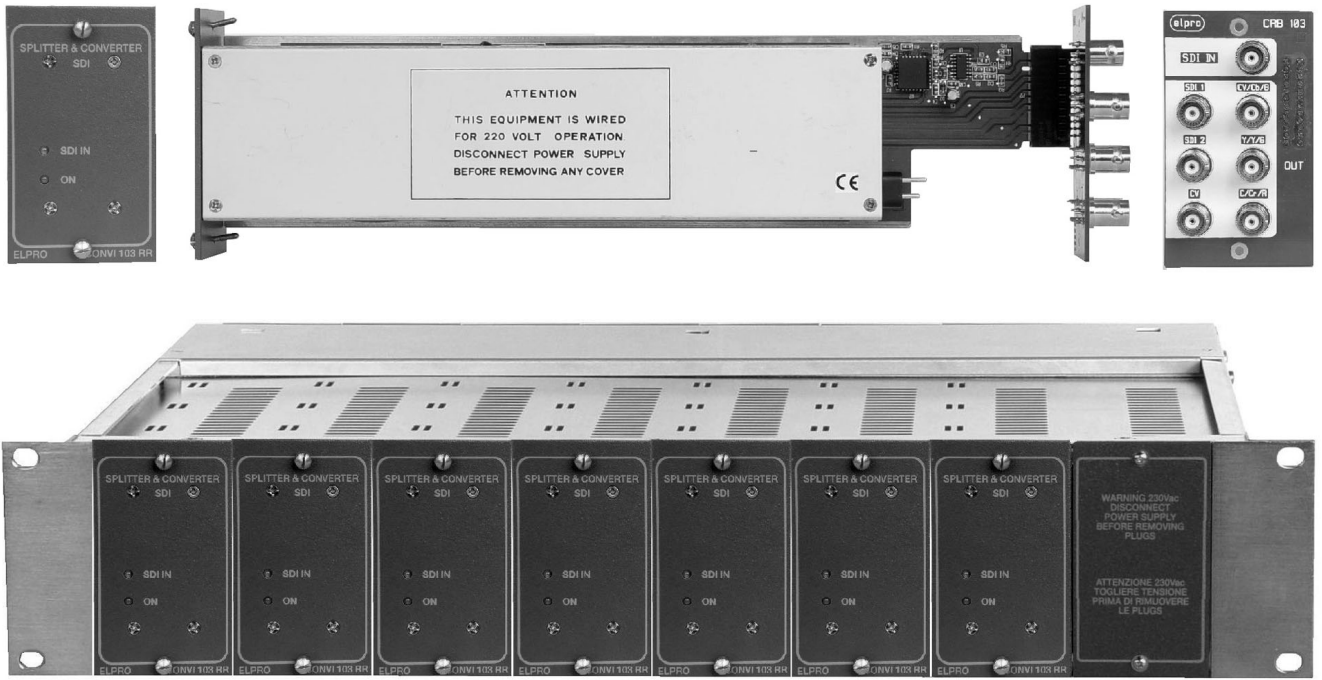

# CONVI 103RR

## SDI SPLITTER & CONVERTER

- 1 SDI ITU-R 601 digital input
- 2 regenerated and reclocked SDI outputs
- 1 fixed analog output
- 3 programmable analog outputs
- Internal TEST generator on all the outputs
- Possibility of disabling color
- 2 selectable internal digital filters

- 1 ingresso digitale SDI ITU-R 601
- 2 uscite SDI rigenerate e reclocked
- 1 uscita analogica fissa
- 3 uscite analogiche programmabili
- Generatore TEST interno su tutte le uscite
- Possibilità di disabilitazione del colore
- 2 filtri digitali interni selezionabili

## SPECIFICATIONS

Input type	:75 $\Omega$ ITU-R 601	Frequency filter response (Luminance only):	
Input ret. Loss	:25 dB at 270 MHz	-Extended (5 off 6 off)	: -3 dB point at 5.5 MHz
Input level nominal	:800 mVpp on 75 $\Omega$		: -0.2 dB at 4 MHz
SDI outputs	:2, regenerated & reclocked		: -1.4 dB at 5 MHz
Output level nominal (analog)	:700 mVpp (plus sync)		: -3.7 dB at 5.75 MHz
Output level regulation	:500 mVpp $\pm$ 1 Vpp	-LPF (5 off 6 ON)	: -3 dB point at 4.9 MHz
Output ret.loss (all outputs)	:20 dB at 5 MHz		: -0.6 dB at 4 MHz
PAL differential Phase	:0.8 Degree		: -3.4 dB at 5 MHz
PAL differential Gain	:0.8 %		: -8.0 dB at 5.75 MHz
Main input	:230 Vac 50 Hz	-NOTCH (5 ON 6 off)	: -3 dB point at 2.6 MHz
Power consumption	:5 VA		: -16 dB at 4 MHz
Weight	:0.3 Kg		: -26 dB at 5 MHz
			: -32 dB at 5.75 MHz
		Frequency response (Chroma only):	
		-All filter	: -3 dB point at 2.4 MHz
		Operating temp.range	:0 $\pm$ 45 $^{\circ}$ C
		Safety	:according to EN60065
		EMC	:according to EN55103-1 and EN55103-2