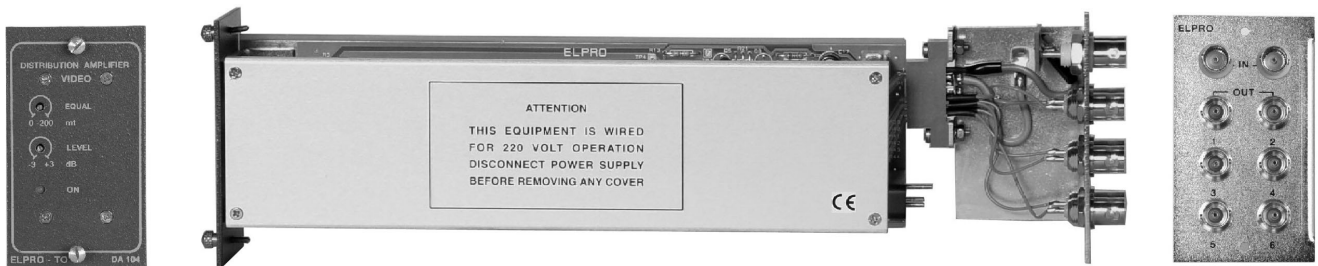

- Differential input
- Up to 200 mt RG 59 B/U equalization
- One trimmer equalizer
- Level adjust  $\pm 3$  dB
- One input / six outputs
- Low power requirement
- Broadcast quality
- To be fitted in DVR-MV/RK rack

- Ingresso differenziale
- Equalizzazione fino a 200mt di RG 59 B/U
- Equalizzazione monotrimmer
- Livello regolabile di  $\pm 3$  dB
- Un ingresso / sei uscite
- Basso consumo
- Qualità Broadcast
- Da inserire nel rack DVR-MV/RK

## SPECIFICATIONS

Input type	:Differential, high Z, looping
Input ret. loss	:>47 dB at 5 MHz
Input level	:max 2 Vpp
Input CMRR	:>50 dB at 50 Hz
Output level	: $\pm 3$ dB adjustable
Output ret. loss	:>33 dB at 5 MHz
Output isolation	:>42 dB at 5 MHz
DC on output	: $\pm 10$ mV
Frequency response	:-0.1 dB 10 Hz to 5 MHz -3 dB at 28 MHz
Delay	:21 nS $\pm$ 1 nS

Differential gain	:max 0.1%
Differential phase	:max 0.1°
LF response	:<0.1% on 50 Hz squarewave
Hum & Noise	:-70 dB unweighted
Equalization	:200 mt. RG59 coax cable
Main input	:230 Vac 50 Hz
Power consumption	:5.5 VA
Operating temp. range	: 0 $\div$ 45°C
Safety	:according to EN 60065
EMC	:according to EN 55103-1 and EN 55103-2