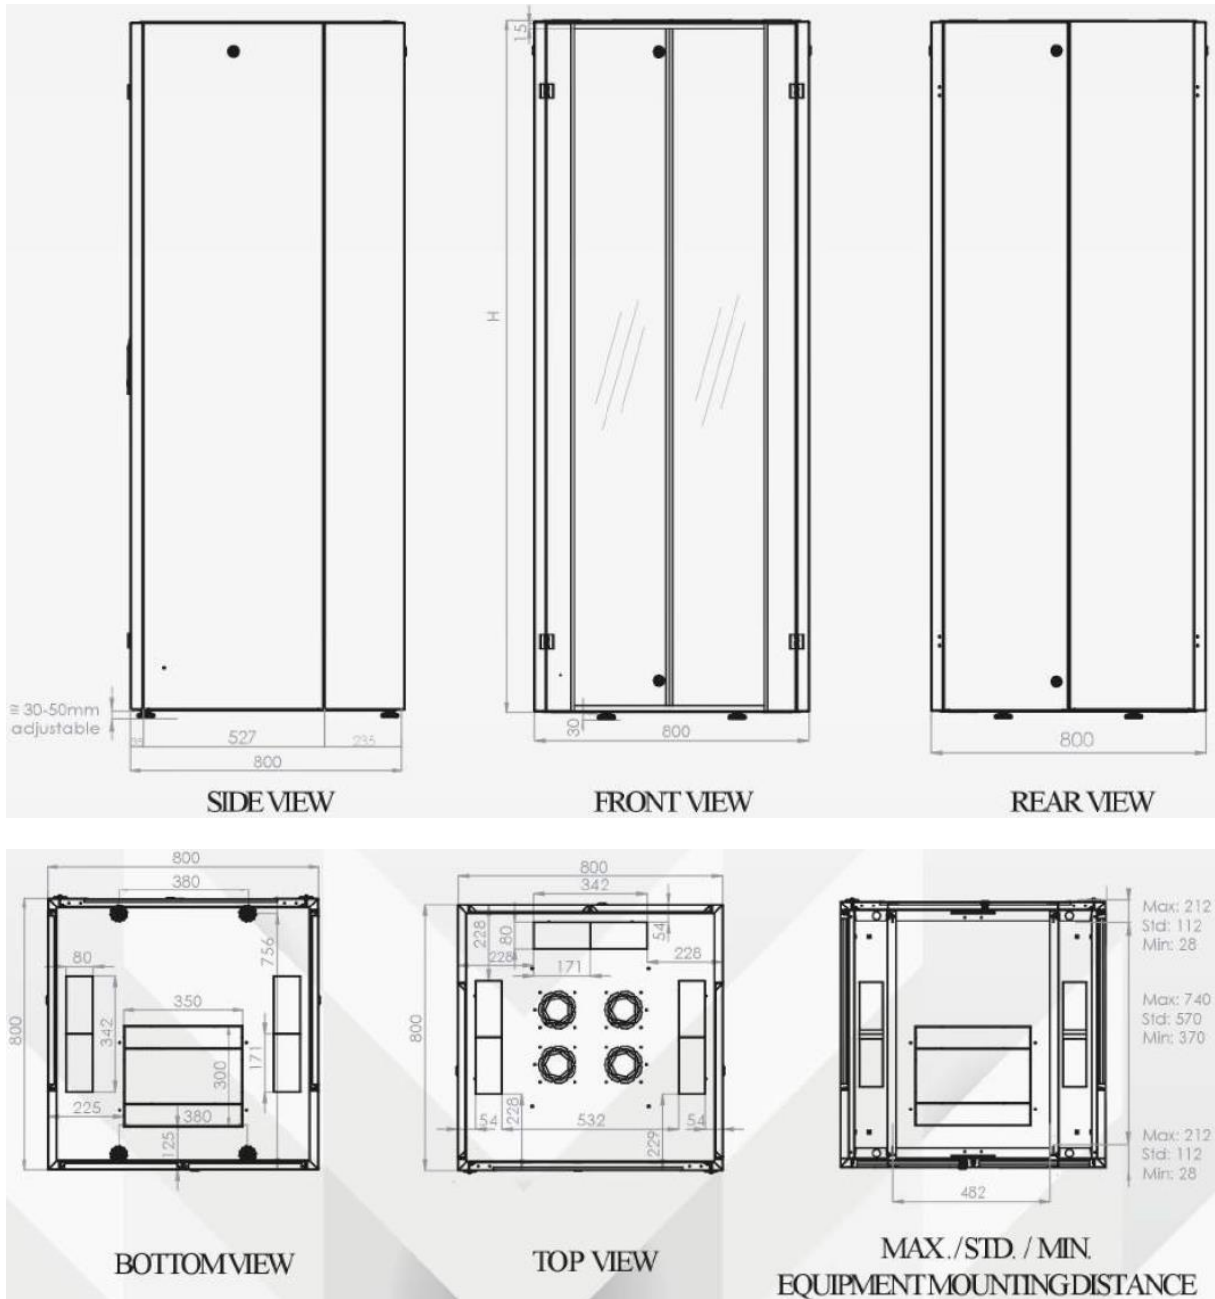

482.6 mm (19") Network Cabinet Hyper Series

- ✓ 1.5 mm strong steel sheet
- ✓ Load capacity up to 600 kg
- ✓ Standard colors grey and black
- ✓ Unmounted flat pack delivery

DN-41038

Abstract

482.6 mm (19") Network Cabinet Hyper Series, 600, 800 mm width - 600, 800, 1000 mm depth

Network Cabinet Hyper Series - 800 mm width x 1000 mm depth

Item code	Height unit (U)	Product dimensions (H x W x D) in mm	Color
DN-41054	42U	2010 x 800 x 1000 mm	Grey (RAL 7035)
DN-41055			Black (RAL 9005)

Product Images

DN-41038

Technical Drawings

Network Cabinet Hyper Series - 600 mm width x 600 mm depth

Network Cabinet Hyper Series - 600 mm width x 800 mm depth

Network Cabinet Hyper Series - 800 mm width x 800 mm depth

Network Cabinet Hyper Series - 600 mm width x 1000 mm depth

Network Cabinet Hyper Series - 800 mm width x 1000 mm depth