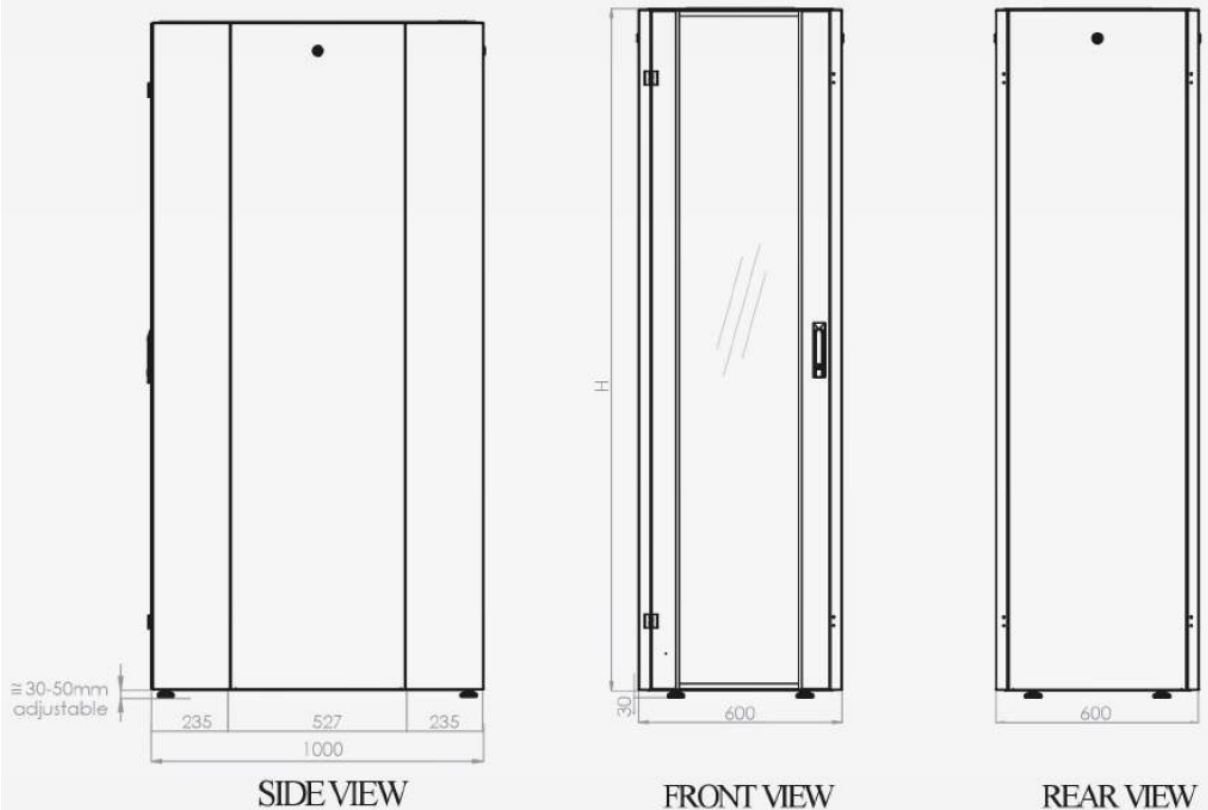

Network Cabinet Hyper Series - 800 mm width x 800 mm depth

Item code	Height unit (U)	Product dimensions (H x W x D) in mm	Color
DN-41032	26U	1299 x 800 x 800 mm	Grey (RAL 7035)
DN-41033			Black (RAL 9005)
DN-41034	32U	1566 x 800 x 800 mm	Grey (RAL 7035)
DN-41035			Black (RAL 9005)
DN-41038	42U	2010 x 800 x 800 mm	Grey (RAL 7035)
DN-41039			Black (RAL 9005)

Network Cabinet Hyper Series - 800 mm width x 1000 mm depth

Item code	Height unit (U)	Product dimensions (H x W x D) in mm	Color
DN-41054	42U	2010 x 800 x 1000 mm	Grey (RAL 7035)
DN-41055			Black (RAL 9005)

Product Images

DN-41038

Technical Drawings

Network Cabinet Hyper Series - 600 mm width x 600 mm depth

Network Cabinet Hyper Series - 600 mm width x 800 mm depth

Network Cabinet Hyper Series - 800 mm width x 800 mm depth

Network Cabinet Hyper Series - 600 mm width x 1000 mm depth

Network Cabinet Hyper Series - 800 mm width x 1000 mm depth