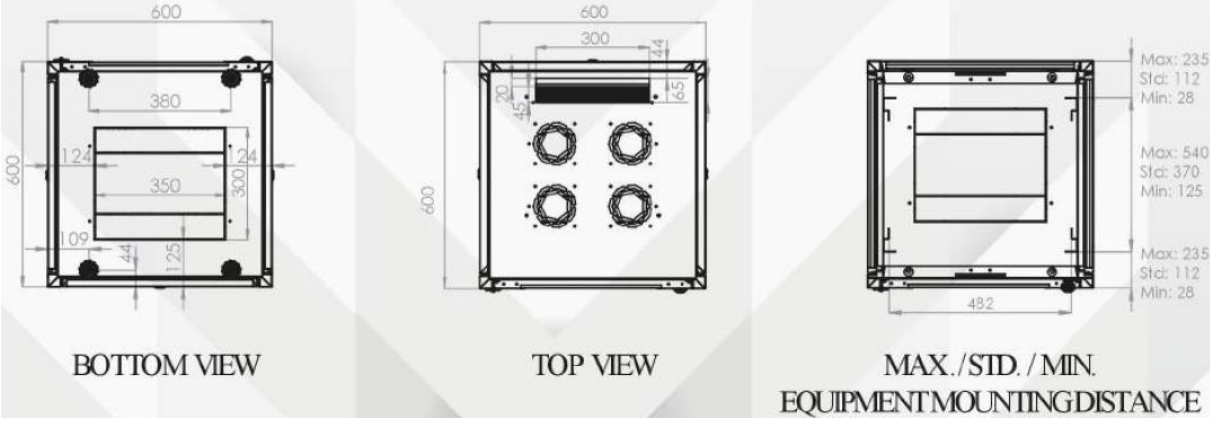

Features

- Safety class IP20
- Lateral metal struts front door with safety glass
- Single opening front door (600 mm width cabinets), double opening front door (800 mm width cabinets)
- Locking system with swinghandle on front door (600 mm width cabinets)
- 180° door opening angle on the front door due to external hinge system
- Rear wall and side panels are lockable and detachable
- Incl. 4 pieces of leveling feet
- 482.6 mm (19") profile rails for the front- and rear side inside of the cabinet, galvanized
- 482.6 mm (19") profile rails are adjustable in depth and with height unit marking
- Load capacity of 482.6 mm (19") profile rails: 600 kg
- Base with pre-punched cable entry located on the rear center (350 x 300 mm)
- Base of 800 mm width cabinets with punched out cable entries with plastic covers left and right (340 x 80 mm)
- Roof with punched out cable entries (340 x 80 mm) with plastic covers (1x on 600 mm width cabinets, 3x on 800 mm with cabinets)
- Roof of 600 x 600 mm cabinet is equipped with brushed cable entry instead of plastic cover (300 x 65 mm)
- Roof is prepared for fan units (punched out entries)
- Several earthing points for rack components
- Incl. installation set (screws, cage nuts, washers)
- Unmounted flat pack delivery

Network Cabinet Hyper Series - 800 mm width x 1000 mm depth

Item code	Height unit (U)	Product dimensions (H x W x D) in mm	Color
DN-41054	42U	2010 x 800 x 1000 mm	Grey (RAL 7035)
DN-41055			Black (RAL 9005)

Product Images

DN-41038

Technical Drawings

Network Cabinet Hyper Series - 600 mm width x 600 mm depth

Network Cabinet Hyper Series - 600 mm width x 800 mm depth

Network Cabinet Hyper Series - 800 mm width x 800 mm depth

Network Cabinet Hyper Series - 600 mm width x 1000 mm depth

Network Cabinet Hyper Series - 800 mm width x 1000 mm depth