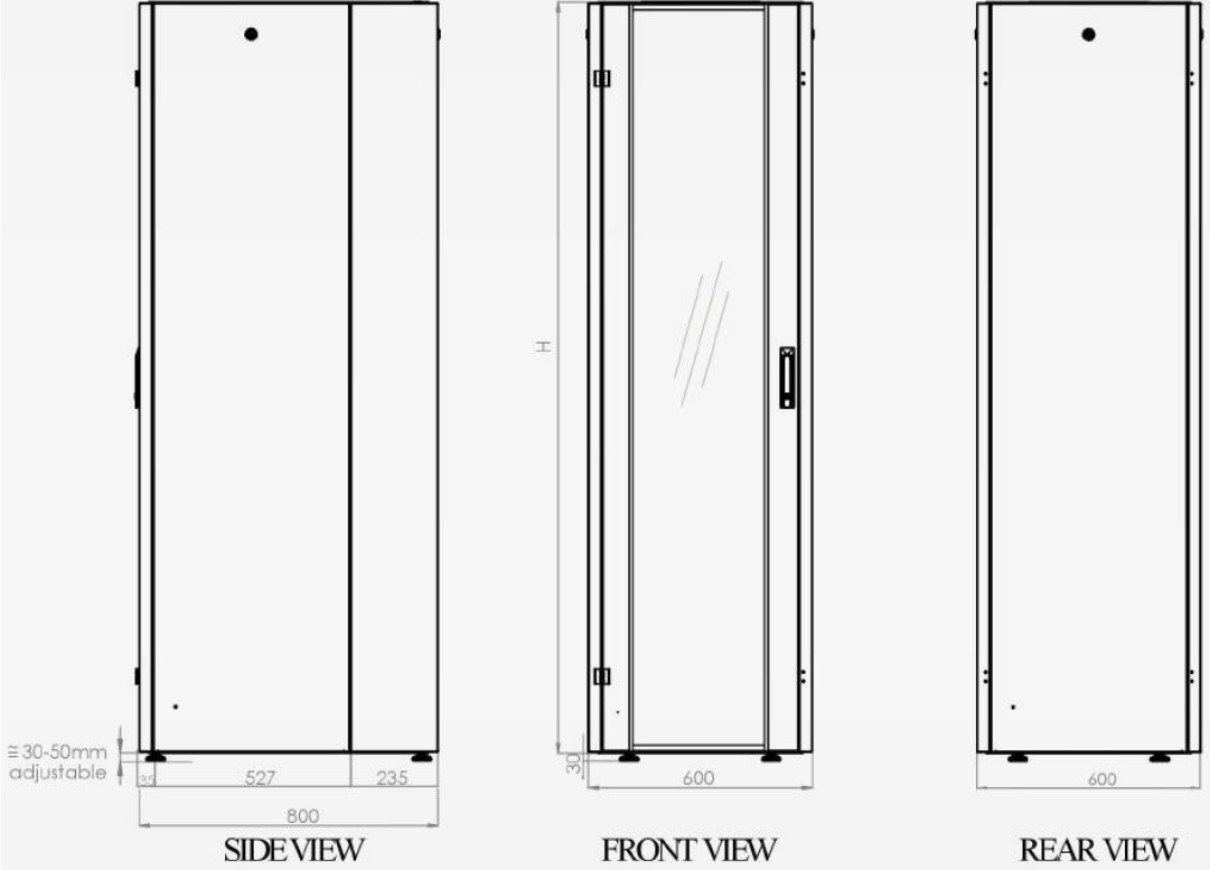

482.6 mm (19") Network Cabinet Hyper Series

- ✓ 1.5 mm strong steel sheet
- ✓ Load capacity up to 600 kg
- ✓ Standard colors grey and black
- ✓ Unmounted flat pack delivery

DN-41038

Abstract

482.6 mm (19") Network Cabinet Hyper Series, 600, 800 mm width - 600, 800, 1000 mm depth

Network Cabinet Hyper Series - 800 mm width x 1000 mm depth

Item code	Height unit (U)	Product dimensions (H x W x D) in mm	Color
DN-41054	42U	2010 x 800 x 1000 mm	Grey (RAL 7035)
DN-41055			Black (RAL 9005)

Product Images

DN-41038

Technical Drawings

Network Cabinet Hyper Series - 600 mm width x 600 mm depth

Network Cabinet Hyper Series - 600 mm width x 800 mm depth

Network Cabinet Hyper Series - 800 mm width x 800 mm depth

Network Cabinet Hyper Series - 600 mm width x 1000 mm depth

Network Cabinet Hyper Series - 800 mm width x 1000 mm depth