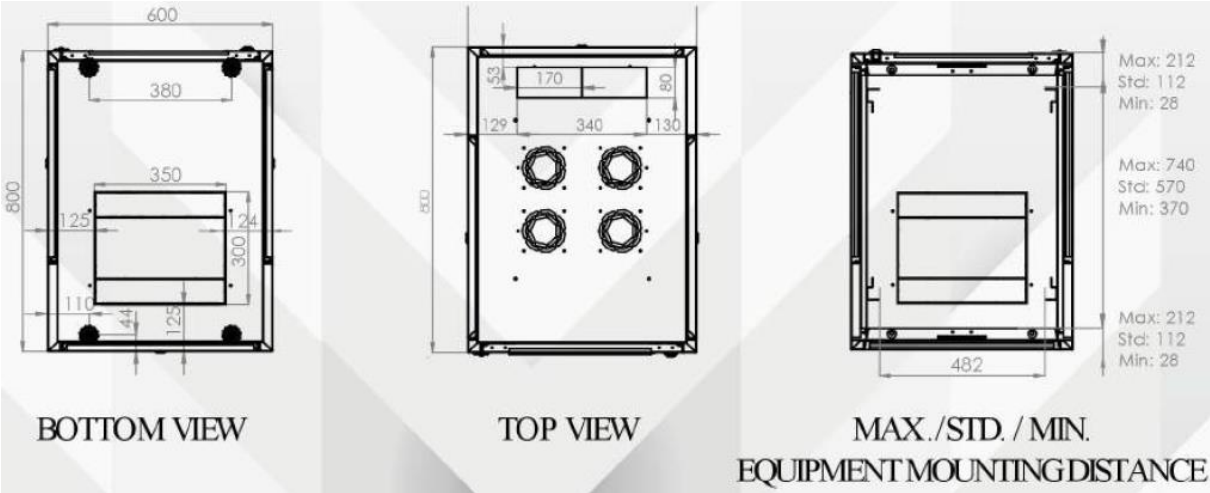

Network Cabinet Hyper Series - 800 mm width x 800 mm depth

Item code	Height unit (U)	Product dimensions (H x W x D) in mm	Color
DN-41032	26U	1299 x 800 x 800 mm	Grey (RAL 7035)
DN-41033			Black (RAL 9005)
DN-41034	32U	1566 x 800 x 800 mm	Grey (RAL 7035)
DN-41035			Black (RAL 9005)
DN-41038	42U	2010 x 800 x 800 mm	Grey (RAL 7035)
DN-41039			Black (RAL 9005)

Network Cabinet Hyper Series - 800 mm width x 1000 mm depth

Item code	Height unit (U)	Product dimensions (H x W x D) in mm	Color
DN-41054	42U	2010 x 800 x 1000 mm	Grey (RAL 7035)
DN-41055			Black (RAL 9005)

Product Images

DN-41038

Technical Drawings

Network Cabinet Hyper Series - 600 mm width x 600 mm depth

Network Cabinet Hyper Series - 600 mm width x 800 mm depth

Network Cabinet Hyper Series - 800 mm width x 800 mm depth

Network Cabinet Hyper Series - 600 mm width x 1000 mm depth

Network Cabinet Hyper Series - 800 mm width x 1000 mm depth