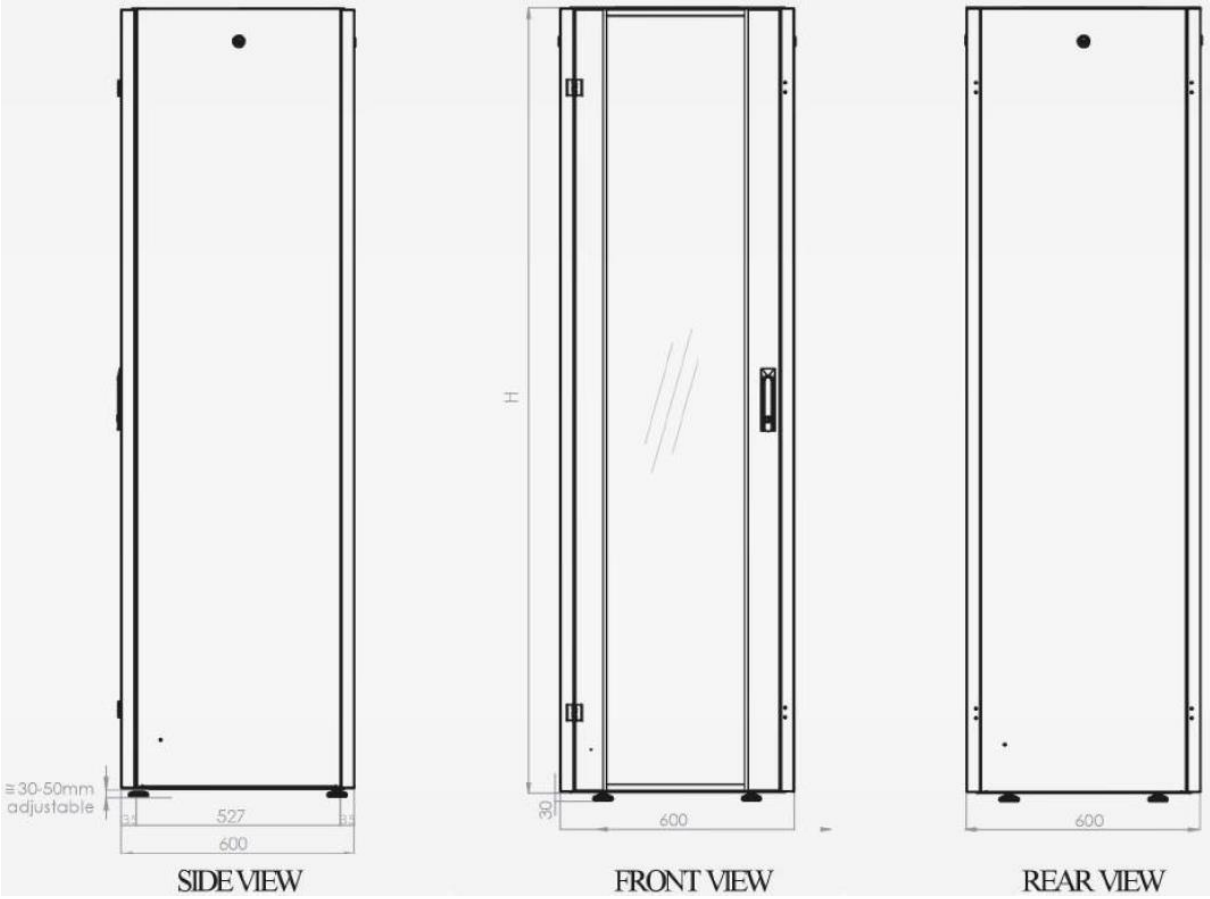

482.6 mm (19") Network Cabinet Hyper Series

- ✓ 1.5 mm strong steel sheet
- ✓ Load capacity up to 600 kg
- ✓ Standard colors grey and black
- ✓ Unmounted flat pack delivery

DN-41038

Abstract

482.6 mm (19") Network Cabinet Hyper Series, 600, 800 mm width - 600, 800, 1000 mm depth

Network Cabinet Hyper Series - 800 mm width x 1000 mm depth

Item code	Height unit (U)	Product dimensions (H x W x D) in mm	Color
DN-41054	42U	2010 x 800 x 1000 mm	Grey (RAL 7035)
DN-41055			Black (RAL 9005)

Product Images

DN-41038

Technical Drawings

Network Cabinet Hyper Series - 600 mm width x 600 mm depth

Network Cabinet Hyper Series - 600 mm width x 800 mm depth

Network Cabinet Hyper Series - 800 mm width x 800 mm depth

Network Cabinet Hyper Series - 600 mm width x 1000 mm depth

Network Cabinet Hyper Series - 800 mm width x 1000 mm depth