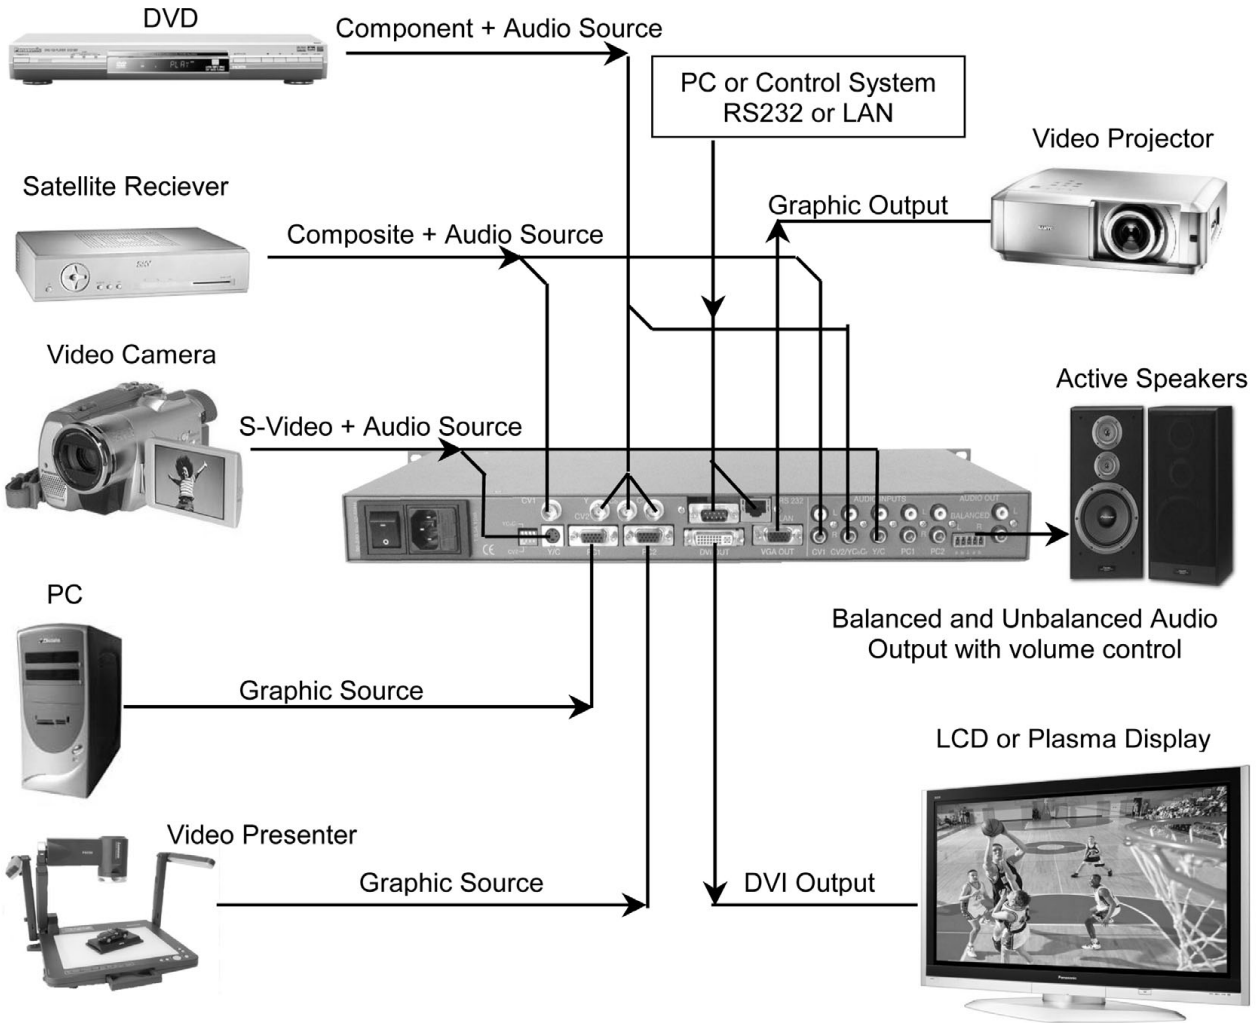

APPLICATION DIAGRAM

PIP FUNCTION APPLICATION

PIP FUNCTION

Video source on Graphic source.
 Resize and Pan of both images
 pixel x pixel

ELPRO Video Labs s.r.l.

Strada della Pronda, 45/B
 10142 Torino-ITALY
 Tel. +39 0117701583 – Fax +39 011703751