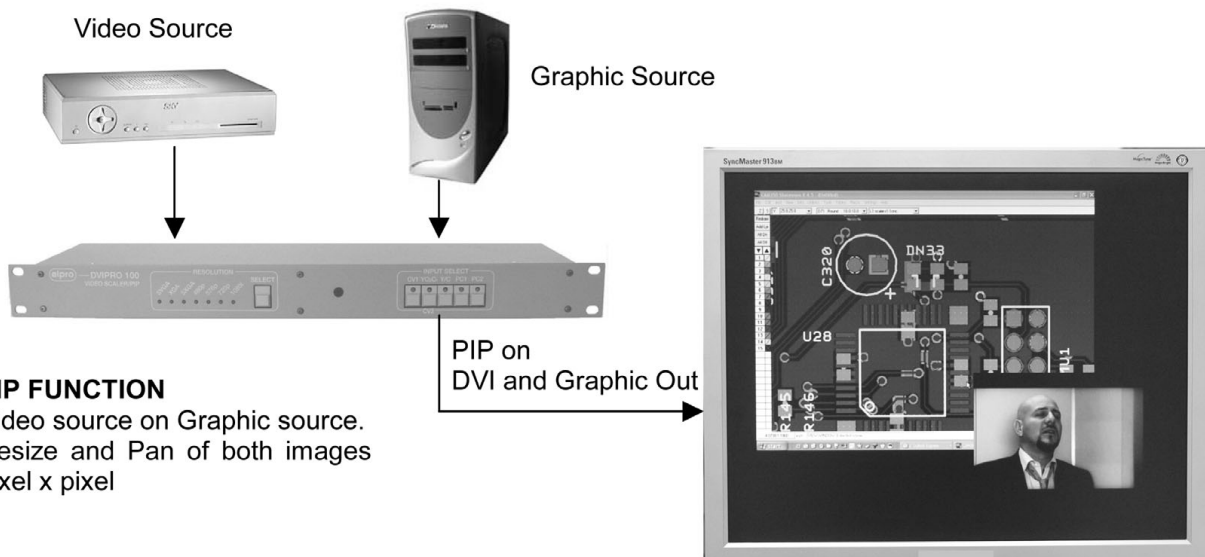

APPLICATION DIAGRAM

PIP FUNCTION APPLICATION

PIP FUNCTION

Video source on Graphic source.
 Resize and Pan of both images
 pixel x pixel

ELPRO Video Labs s.r.l.

Strada della Pronda, 45/B
 10142 Torino-ITALY
 Tel. +39 0117701583 – Fax +39 011703751