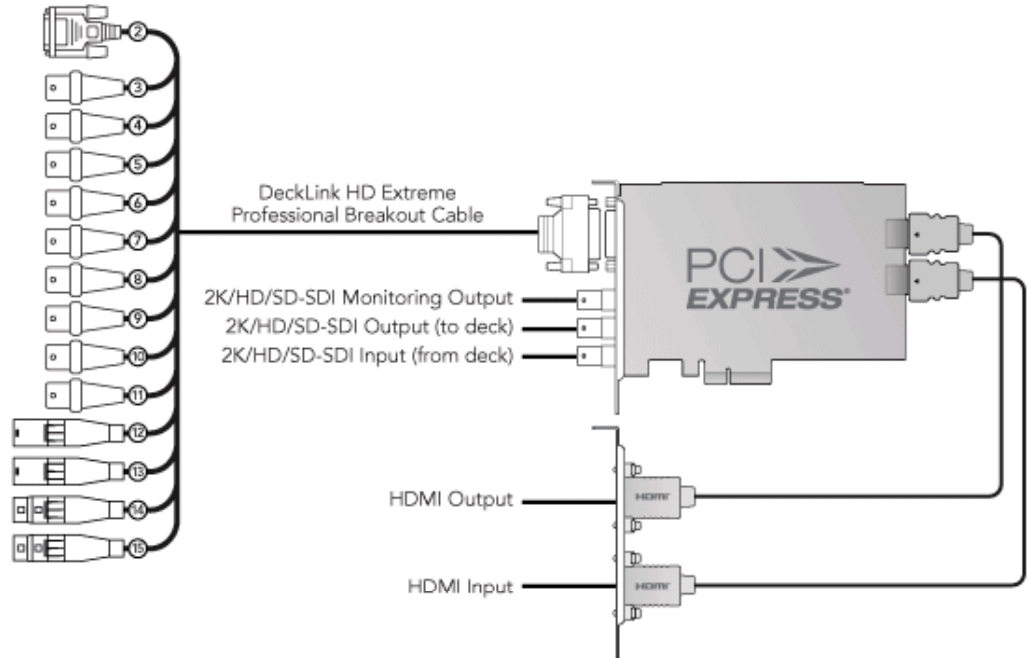

- 2. Deck Control
- 3. R-Y Out
- 4. Y Out
- 5. B-Y Out
- 6. Ref In
- 7. R-Y In
- 8. Y In
- 9. B-Y In
- 10. AES/EBU Out
- 11. AES/EBU In
- 12. Audio Out Left
- 13. Audio Out Right
- 14. Audio In Left
- 15. Audio In Right

DeckLink HD Extreme and Professional Breakout Cable

- 3. R-Y Out
- 4. Y Out
- 5. B-Y Out
- 7. R-Y In
- 8. Y In
- 9. B-Y In
- 10. AES/EBU Out
- 12. Audio Out Left
- 13. Audio Out Right
- 14. Audio In Left
- 15. Audio In Right

DeckLink HD Extreme and Consumer Breakout Cable