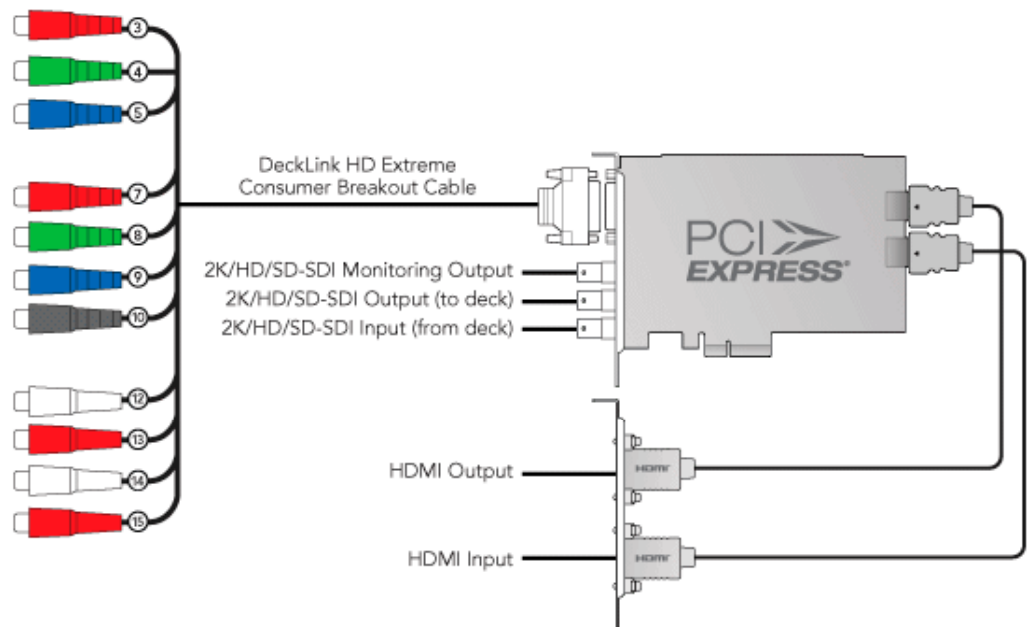

- 2. Deck Control
- 3. R-Y Out
- 4. Y Out
- 5. B-Y Out
- 6. Ref In
- 7. R-Y In
- 8. Y In
- 9. B-Y In
- 10. AES/EBU Out
- 11. AES/EBU In
- 12. Audio Out Left
- 13. Audio Out Right
- 14. Audio In Left
- 15. Audio In Right

DeckLink HD Extreme and Professional Breakout Cable

- 3. R-Y Out
- 4. Y Out
- 5. B-Y Out
- 7. R-Y In
- 8. Y In
- 9. B-Y In
- 10. AES/EBU Out
- 12. Audio Out Left
- 13. Audio Out Right
- 14. Audio In Left
- 15. Audio In Right

DeckLink HD Extreme and Consumer Breakout Cable