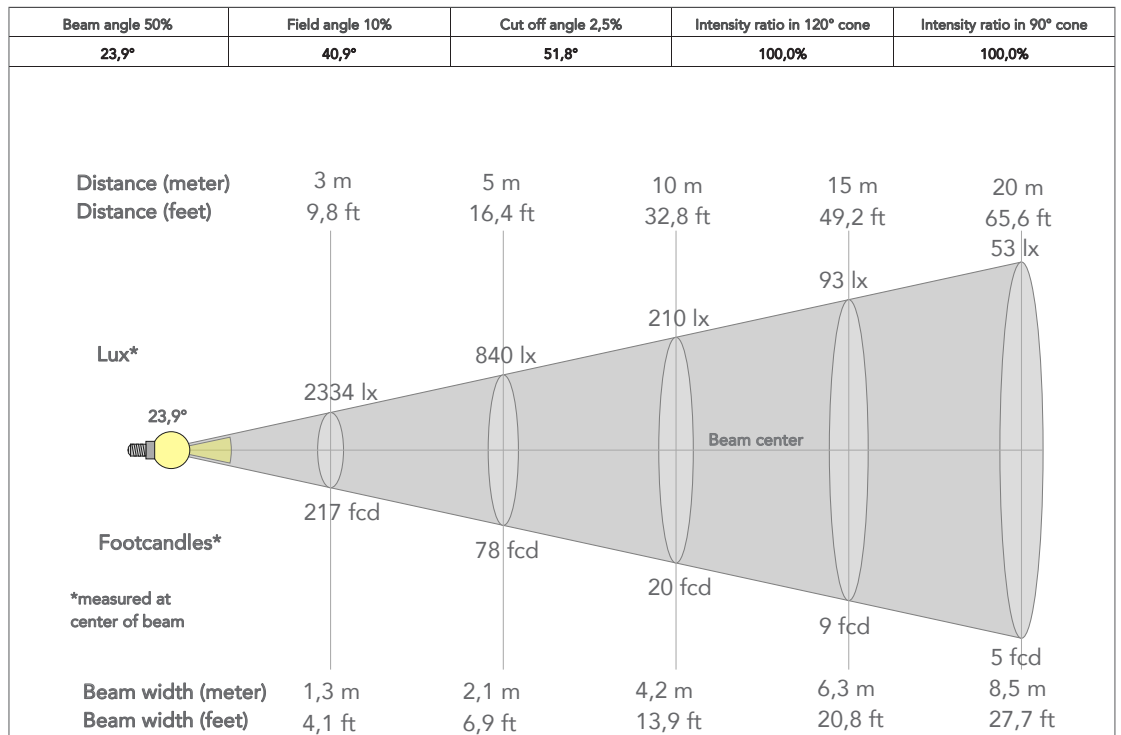

ELECTRICAL

- Mains power supply: 100-240V - 50/60Hz
- Max power consumption: 280W
- Output (at 230V): 6 units on a single power line

PHYSICAL

- IP rating: 20
- Cooling: combination of heat pipe cooling system and low noise fan
- Suspension and fixing: any position with quick-lock omega brackets
- Signal connection: Amphenol XLR 3p + 5p IN/OUT connectors
- Power connection: Neutrik powerCON IN/OUT connectors
- Dimensions (WxHxD): 338x449x235mm
- Weight: 11kg

PRESET FULL ON

Beam angle 50%: 6,7°

PRESET FULL ON

Beam angle 50%: 41°

TECHNICAL DRAWINGS

For more product info and downloads visit our website