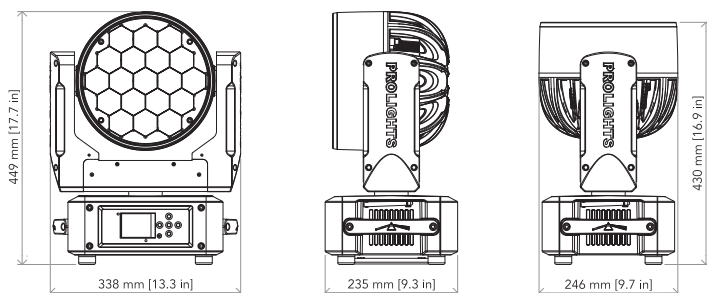

BODY

- Pan angle: 630°
- Tilt angle: 265°
- Pan/Tilt resolution: 8 / 16-bit
- Feedback: automatic repositioning after accidental movement
- Body: aluminium structure with high-resistance polycarbonate cover
- Body colour: black, white finishing available

ELECTRICAL

- Mains power supply: 100-240V - 50/60Hz
- Max power consumption: 280W
- Output (at 230V): 6 units on a single power line

PHYSICAL

- IP rating: 20
- Cooling: combination of heat pipe cooling system and low noise fan
- Suspension and fixing: any position with quick-lock omega brackets
- Signal connection: Amphenol XLR 3p + 5p IN/OUT connectors
- Power connection: Neutrik powerCON IN/OUT connectors
- Dimensions (WxHxD): 338x449x235mm
- Weight: 11kg

PRESET FULL ON

Beam angle 50%: 6,7°

PRESET FULL ON

Beam angle 50%: 41°

TECHNICAL DRAWINGS

For more product info and downloads visit our website