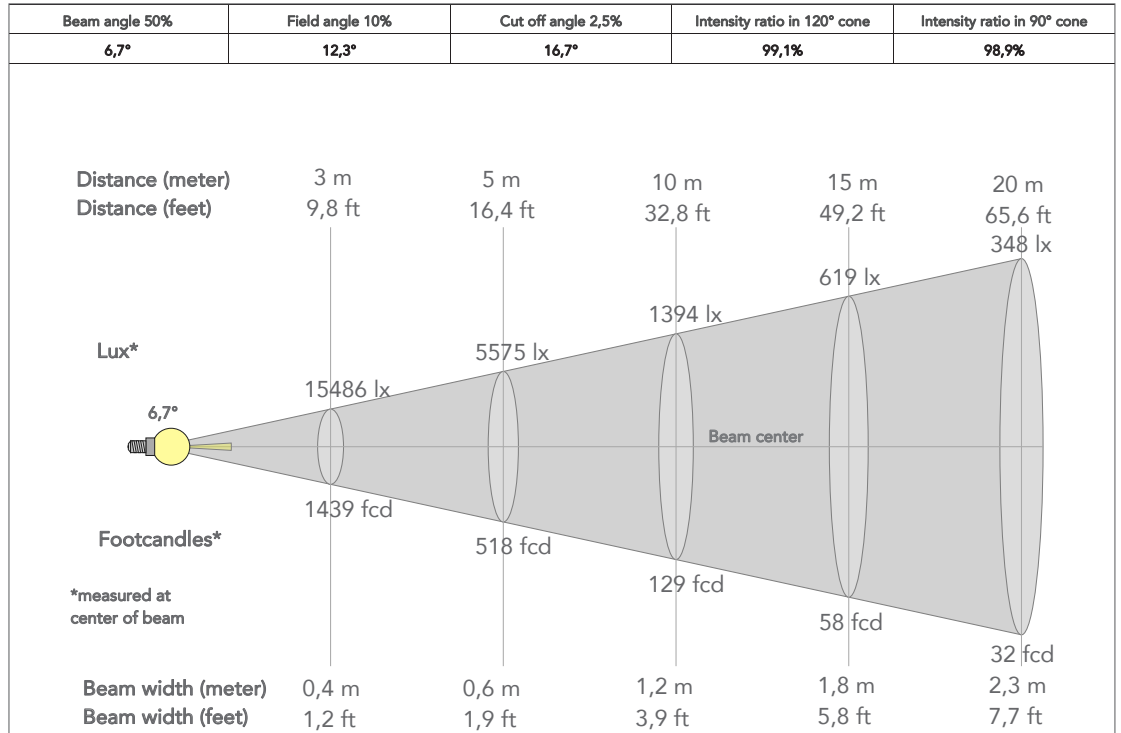

ELECTRICAL

- Mains power supply: 100-240V - 50/60Hz
- Max power consumption: 280W
- Output (at 230V): 6 units on a single power line

PHYSICAL

- IP rating: 20
- Cooling: combination of heat pipe cooling system and low noise fan
- Suspension and fixing: any position with quick-lock omega brackets
- Signal connection: Amphenol XLR 3p + 5p IN/OUT connectors
- Power connection: Neutrik powerCON IN/OUT connectors
- Dimensions (WxHxD): 338x449x235mm
- Weight: 11kg

PRESET FULL ON

Beam angle 50%: 6,7°

PRESET FULL ON

Beam angle 50%: 41°

TECHNICAL DRAWINGS

For more product info and downloads visit our website