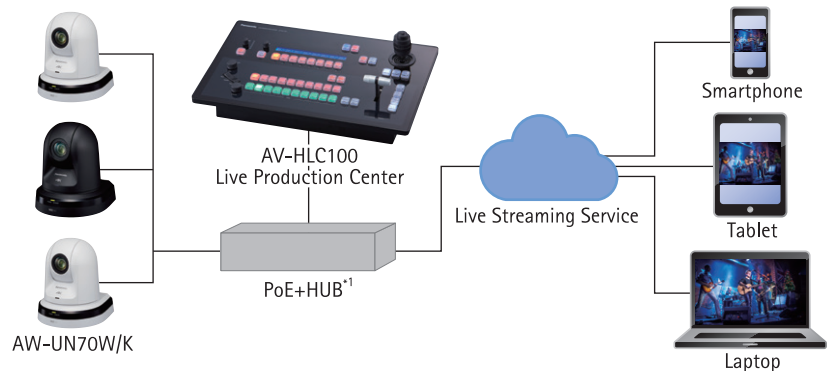

System Configuration and Workflow

Live Event

NDI Utilities and 3rd Party Solutions

Available NDI Utilities and NDI support in numerous third party software/hardware solutions unleash the power of NDI workflow, allowing you to setup quicker and fuel a new level of creativity and quality.

NDI Transmit / Virtual Input converts an NDI Source to USB Video Class

NDI studio monitor allows for real-time monitoring and control of an NDI source

NDI IsoCorder allows you to record an NDI source to file

NDI | HX Upgrade for AW-UE/HE Models

Utilizing current generation HE/UE camera models? Great news, you can upgrade these cameras for NDI Support. Visit new.tk/ndi_panasonic to learn how to upgrade.

Upgrade Compatible Models:

- AW-HE130 Series: AW-HE130 (white/black)
- AW-UE70 Series: AW-UE70 (white/black)
- AW-HE40 Series: AW-HE40H (white/black)
- AW-HE38 Series: AW-HE38H (white/black)

- •NDI|HX, a technology of NewTek, Inc.

*1: Power over Ethernet Plus, IEEE 802.3at

*2: Dynamic Range Stretch

*3: PoE is required for NDI connection.