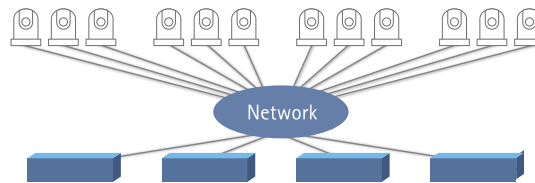

How does Panasonic support NDI?

Now, you can harness the power of NDI with Panasonic products. The Panasonic NDI capable models include a complete line-up of HN/UN series integrated robotic PTZ (Pan/Tilt/Zoom) Cameras and the AV-HLC100 Live Production Center. The integrated PTZs have built-in support of NDI via a highly efficient NDI|HX mode requiring no external conversion hardware allowing you to benefit from NDI with a Panasonic camera. The AV-HLC100 Live Production Center includes native NDI support as the premiere all-in-one live production tool. Combine the two together to enjoy end-to-end live video production from your live event to the web.

How is it useful?

NDI is video production over IP that you can use now on standard gigabit IP networks. Traditional control rooms and video productions utilized multiple paths, proprietary hardware, and distribution cores. With NDI, the network is your distribution and all video sources are available to all video destinations. No longer are you tied to physical limits of inputs and outputs, but rather the bandwidth of your network available to you.

Conventional Connection

NDI Connection

With NDI Connection, a control room or multiple control rooms are all connected. All video sources are available to all video destinations without a separate cable. Simpler to connect, easier to deploy, offering even more production creativity!