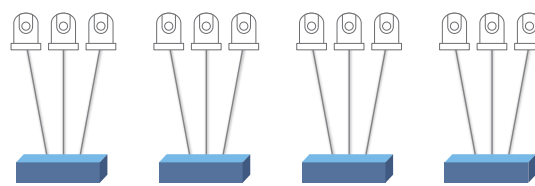

AW-HN130W/K

AW-UN70W/K

AW-HN40HW/HK

AW-HN38HW/HK

Complete video production, control, and creativity all over IP

NDI|HX

What is NDI?

Produce your shows in a completely new way—using sources from all over your network, not just what's physically patched into your SDI video router. NDI (Network Device Interface) by NewTek is a standard anyone can implement to connect video equipment across a network. Your production switcher, capture system, media server—any NDI-enabled device on the network—can see and access content from all other devices, allowing more sources than ever before to be used for live production.

How is it useful?

NDI is video production over IP that you can use now on standard gigabit IP networks. Traditional control rooms and video productions utilized multiple paths, proprietary hardware, and distribution cores. With NDI, the network is your distribution and all video sources are available to all video destinations. No longer are you tied to physical limits of inputs and outputs, but rather the bandwidth of your network available to you.

Conventional Connection

NDI Connection

With NDI Connection, a control room or multiple control rooms are all connected. All video sources are available to all video destinations without a separate cable. Simpler to connect, easier to deploy, offering even more production creativity!