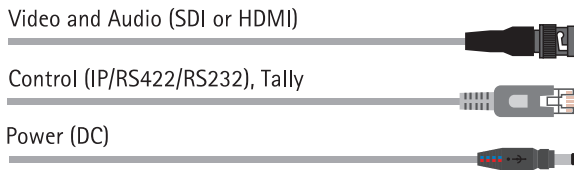

Single Cable IP Distribution

BEFORE