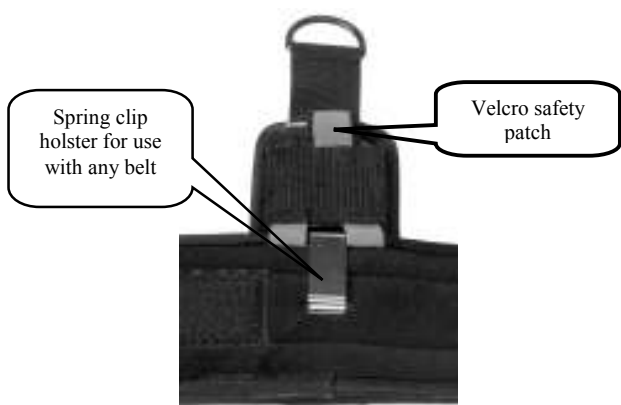

Caution! Read this first!

The support pod is spring loaded! Handle it with care.

To avoid possible physical or property damage to your body or the camera Lens, Make sure **BOTH** support pod-locking knobs are **LOCKED**

When inserting or taking out the pole to and from the rig,

Warranty – 2 years on part and labor.
Mail us photos of the problem you have and we will offer the best solution.