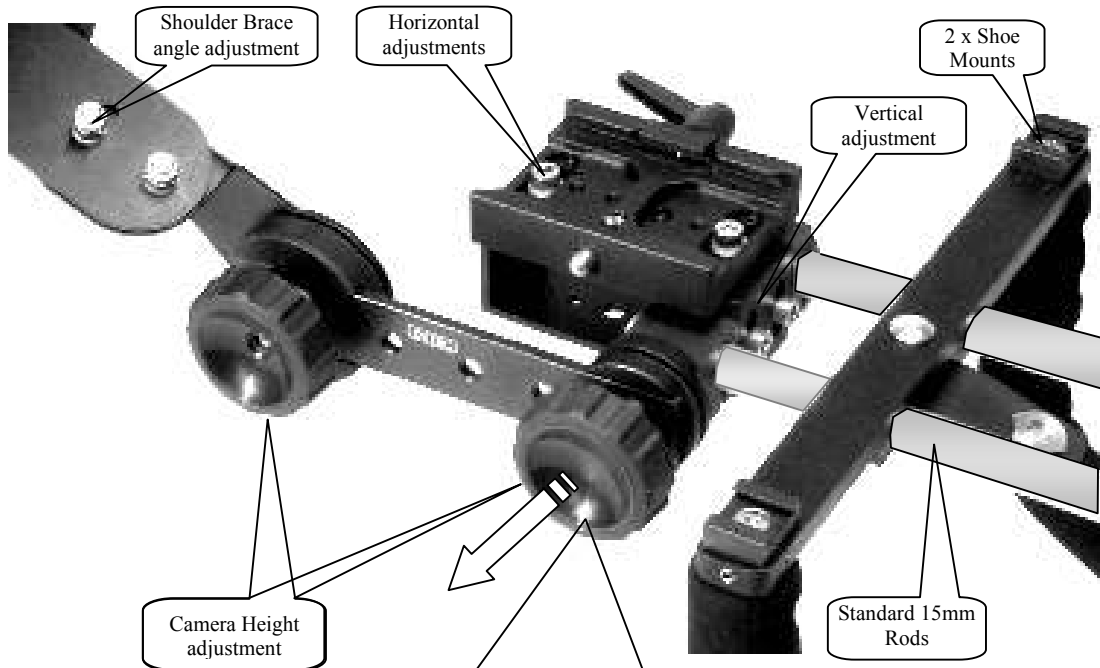

Extreme Rig

DVTEC

Deluxe and Standard

Thank you for choosing the Extreme Camera Support

The Extreme is constructed from 3 main modules

- The shoulder brace Module – Can only be used with the Bars Module.
- The bars Module – Can also be used as a tripod bars unit.
- The support Module – Part of the Deluxe package. Can be added to the Standard model.

For tripod use, turn all the way out and remove

Caution! Read this first!

The support pod is spring loaded! Handle it with care.

To avoid possible physical or property damage to your body or the camera Lens, Make sure **BOTH** support pod-locking knobs are **LOCKED**

When inserting or taking out the pole to and from the rig,

Warranty – 2 years on part and labor.
Mail us photos of the problem you have and we will offer the best solution.