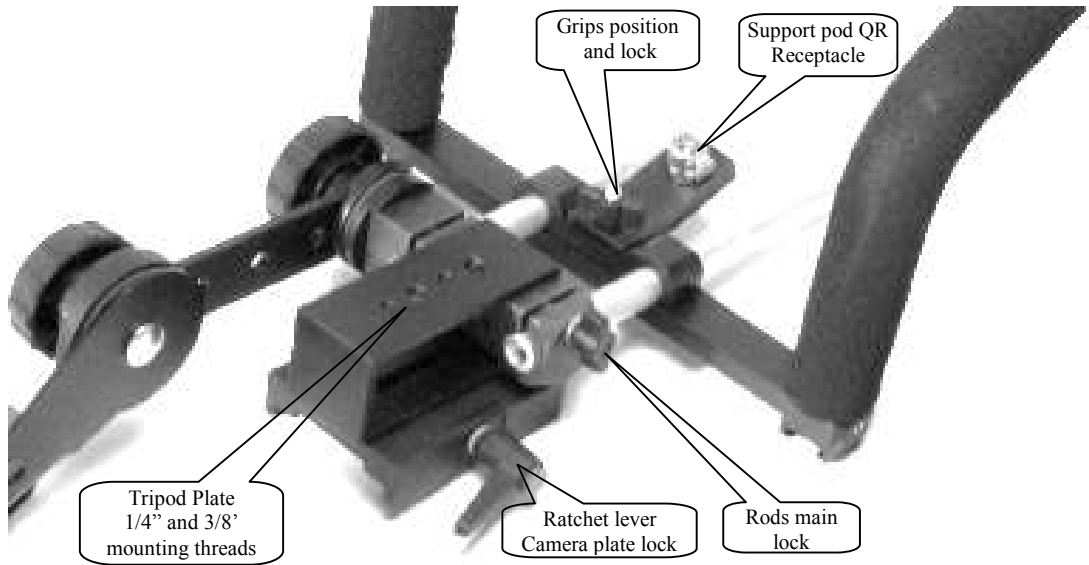

Extreme Rig

DVTEC

Deluxe and Standard

Thank you for choosing the Extreme Camera Support

The Extreme is constructed from 3 main modules

- The shoulder brace Module – Can only be used with the Bars Module.
- The bars Module – Can also be used as a tripod bars unit.
- The support Module – Part of the Deluxe package. Can be added to the Standard model.

For tripod use, turn all the way out and remove

Caution! Read this first!

The support pod is spring loaded! Handle it with care.

To avoid possible physical or property damage to your body or the camera Lens, Make sure **BOTH** support pod-locking knobs are **LOCKED**

When inserting or taking out the pole to and from the rig,

Warranty – 2 years on part and labor.
Mail us photos of the problem you have and we will offer the best solution.