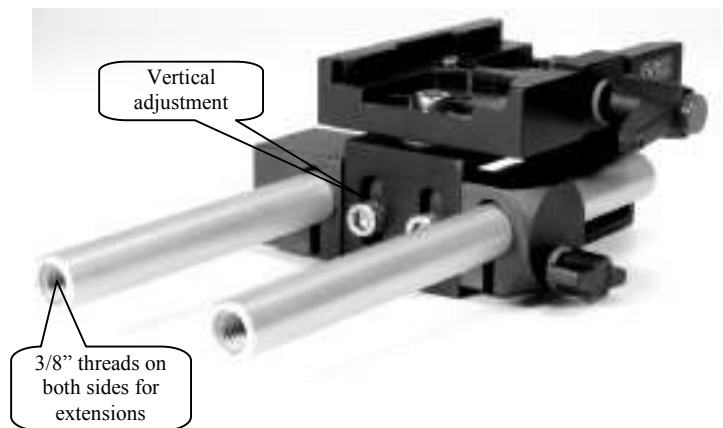

Caution! Read this first!

The support pod is spring loaded! Handle it with care.

To avoid possible physical or property damage to your body or the camera Lens, Make sure **BOTH** support pod-locking knobs are **LOCKED**

When inserting or taking out the pole to and from the rig,

Warranty – 2 years on part and labor.
Mail us photos of the problem you have and we will offer the best solution.