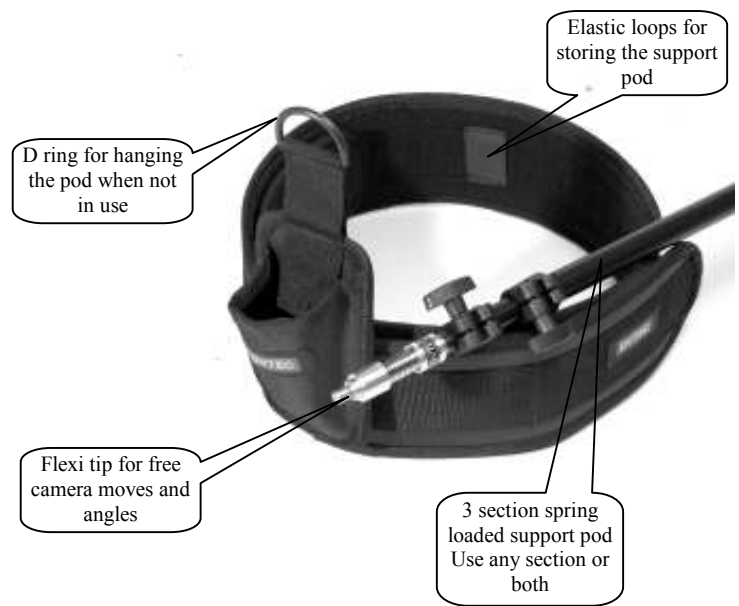

Caution! Read this first!

The support pod is spring loaded! Handle it with care.

To avoid possible physical or property damage to your body or the camera Lens, Make sure **BOTH** support pod-locking knobs are **LOCKED**

When inserting or taking out the pole to and from the rig,

Warranty – 2 years on part and labor.
Mail us photos of the problem you have and we will offer the best solution.