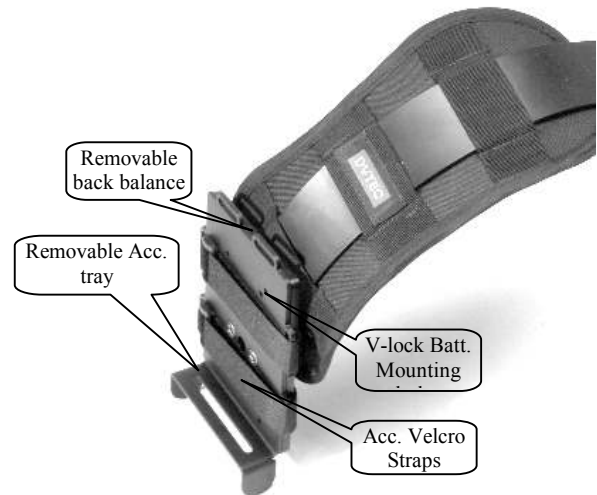

Caution! Read this first!

The support pod is spring loaded! Handle it with care.

To avoid possible physical or property damage to your body or the camera Lens, Make sure **BOTH** support pod-locking knobs are **LOCKED**

When inserting or taking out the pole to and from the rig,

Warranty – 2 years on part and labor.
Mail us photos of the problem you have and we will offer the best solution.