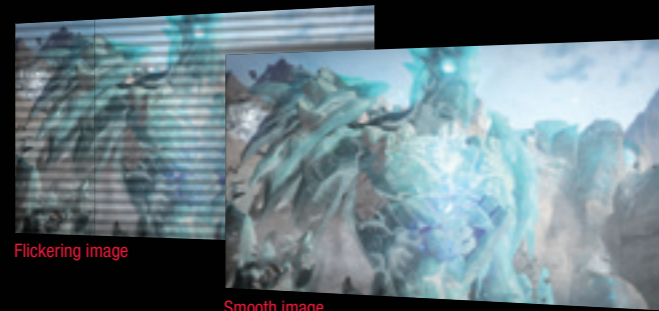

FORIS FS2434 Technical Specifications

Panel

Type	IPS
Size	23.8" / 60 cm (604 mm diagonal)
Native Resolution	1920 × 1080 (16: 9 aspect ratio)
Display Colors	16.77 million from a palette of 1.06 billion
Viewing Angles (H,V typical)	178°, 178°
Brightness (typical)	250 cd/m²
Contrast Ratio (typical)	1000:1 (5000:1 with Contrast Enhancer)
Response Time (typical)	4.9 ms (Gray-to-gray)

Video Signals

Input Terminals	PC: DVI-D 24 pin (with HDCP), PC / AV: HDMI x 2
Digital Scanning Frequency (H,V)	HDMI: 15-68 kHz, 49-61 Hz / DVI: 31-68 kHz, 59-61 Hz (VGA Text: 69-71 Hz)

USB

Function	1-port for monitor control, 2-port USB hub
Standard	USB 3.0

Audio

Speakers	0.5 W + 0.5 W (stereo)
Input Terminals	PC: 3.5 mm stereo jack × 1, PC / AV: HDMI × 2
Output Terminals	PC / AV: 3.5 mm stereo jack, 3.5 mm headphone jack

Power

Maximum Power Consumption	46 W
Typical Power Consumption	15 W
Power Save Mode	Less than 0.5 W (HDMI only, Speakers non-operating)

Features & Functions

Preset Modes	User1, User2, Game(Dark scene), Game(Light scene), Cinema, Web/sRGB, Paper
Auto EcoView	Yes (Default: Enabled)
OSD Languages	English, French, German, Italian, Japanese, Simplified and Traditional Chinese, Spanish, Swedish
Others	Smart Insight 2, Smart Resolution, Smart Detection, Product Information (name, serial number, resolution, operating time, etc.), OSD Menu Settings, HDMI Color Space, Adjustment Lock, Power Indicator, Auto Color, Reset

Physical Specifications

Net Weight	With Stand : 5.2 kg, Without Stand : 4.0 kg
Stand	Height Adjustment Range : 60 mm, Tilt : 25° Up, Swivel : 344°
Hole Spacing (VESA Standard)	100 × 100 mm
Warranty	Five Years*