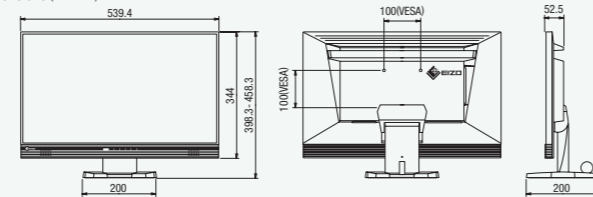

Dimensions (Unit:mm)

Supplied Accessories

AC power cord, signal cable (DVI-D - DVI-D), audio cable, EIZO LCD Utility Disk (PDF user's manual), cable holder, setup guide, 4 screws for mount option, remote control with battery

EIZO Corporation

153 Shimokashiwano, Hakusan, Ishikawa 924-8566 Japan
Phone +81-76-277-6792 Fax +81-76-277-6793
gaming.eizo.com

©2004-2015, EPIC GAMES, inc. / Copyright ©2015 EIZO Corporation All rights reserved. 150606