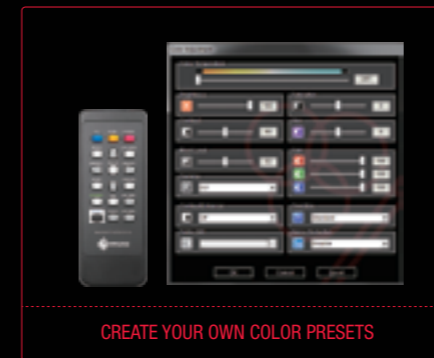

CREATE YOUR OWN COLOR PRESETS