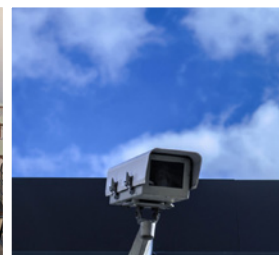

FULL HD HDMI Camera

HD-100A

Professional Broadcast POV Camera

The HD-100A is a cost-friendly Full-HD Broadcast Camera designed for any level of production. Packed with a 1/3 progressive CMOS image sensor and interchangeable lens, the HD-100A provides clear, crisp HD video suitable for any existing workflow. The HD-100A offers versatile Full-HD resolutions including drop-frames, adjustable video settings, and a small rugged form factor, making it perfect anywhere you need it to be.

KEY FEATURES:

APPLICATIONS:

SECURITY