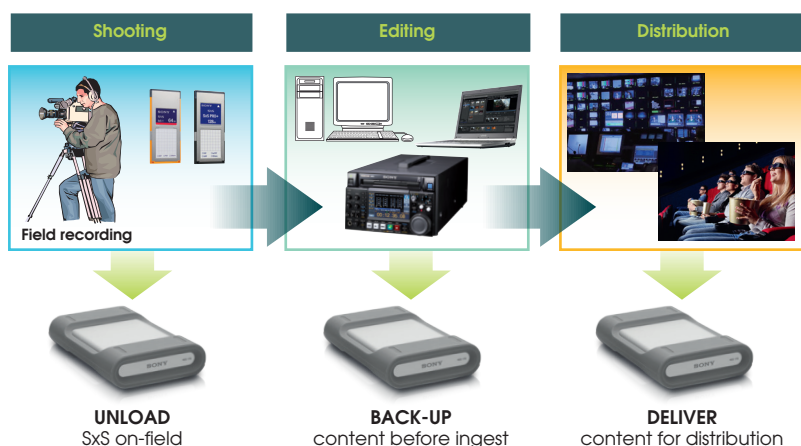

Shooting outdoors in harsh environments poses its own challenges. Accidents can happen anytime and a secure, hard wearing device is essential to protect precious footage. These drives have been robustly designed to take shocks and falls of up to 2 metres² and conform to military standard 810-G³. A special silicon cover protects the ports from dust and water so you can back-up safely in all conditions and environments.

Professional expertise

As a leading manufacturer of broadcast cameras and decks, Sony understands the unique needs of professional users.

With many production companies transporting footage during a shoot, a tough case is essential. The new Sony case protects drives against accidental damage when dropped as high as 2.4 metres². It allows easy cable storage to prevent cables becoming lost in transit and a handy label identifying content.

Should users ever need help, Sony drives come with full professional support including a three year warranty for free replacement of a faulty product and technical assistance. Unique to Sony is a valuable data recovery service that strives to recover lost or damaged contents using cutting edge facilities and techniques⁴.