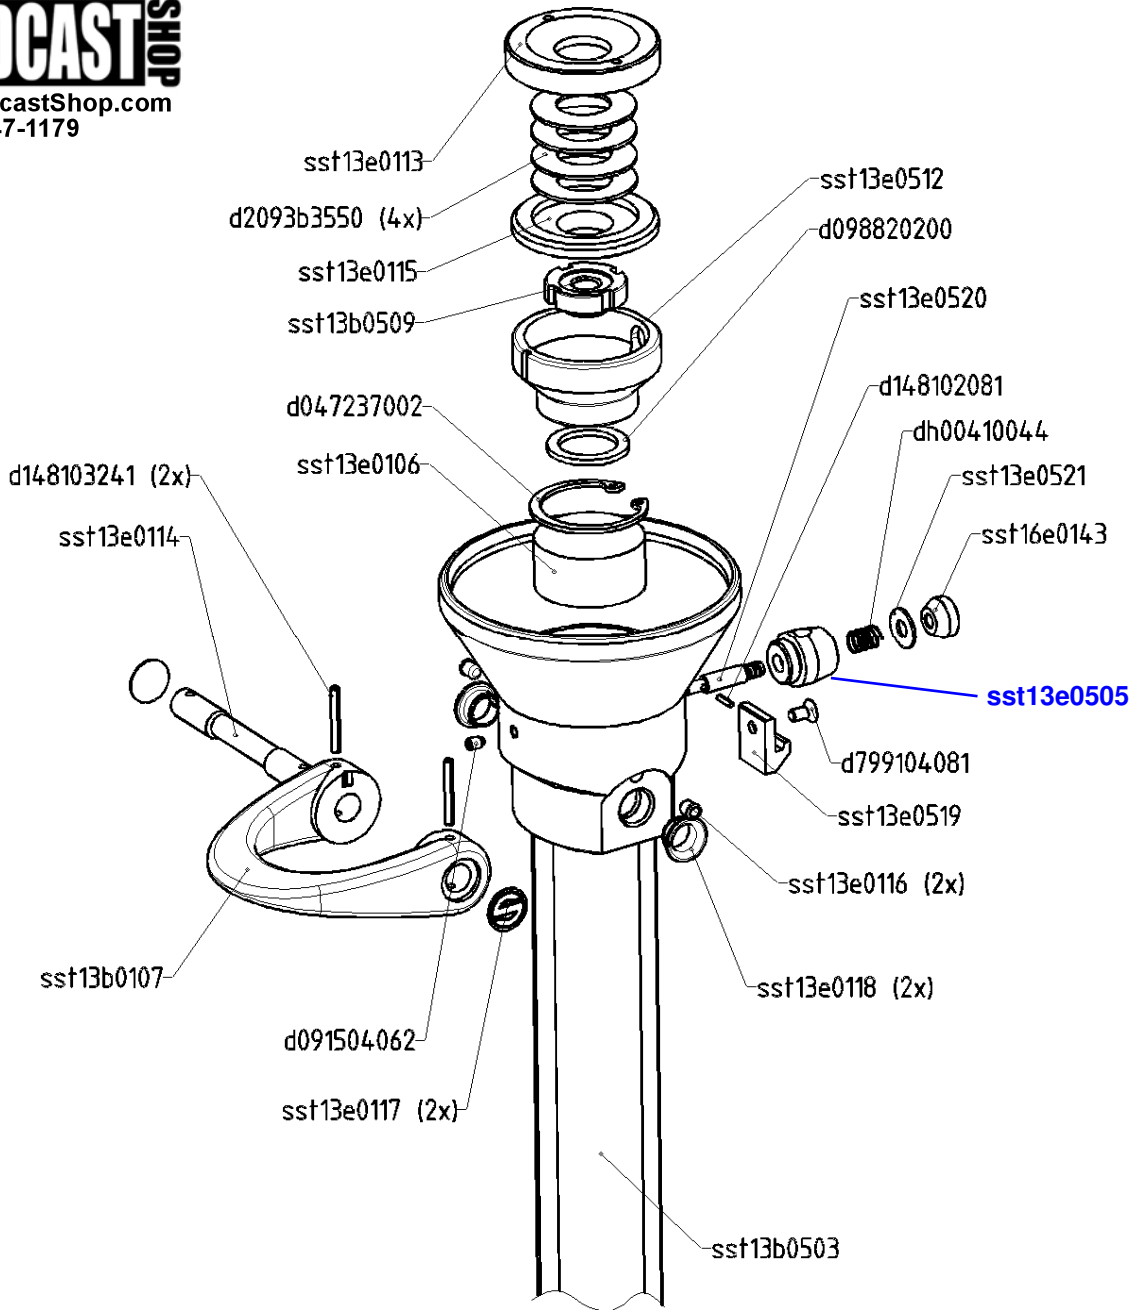

# Hot Pod CF (Carbon Fiber)

**THE BROADCAST SHOP**

www.TheBroadcastShop.com  
(800) 447-1179

Hot Pod CF  
Aufnahme mit Mittelsaeule kompl.  
bowl with center column complete

~~sst13b0502~~ sst13b0502

# Hot Pod CF (Carbon Fiber)

**THE BROADCAST SHOP**  
 www.TheBroadcastShop.com  
 (800) 447-1179

Hot Pod CF  
 Grundkörper / base

# Hot Pod CF (Carbon Fiber)

1.01 Hein  
13p0500-00-exp03.prt

Hot Pod CF  
Bein komplett  
leg complete

sst13b0551

**THE BROADCAST SHOP**  
www.TheBroadcastShop.com  
(800) 447-1179