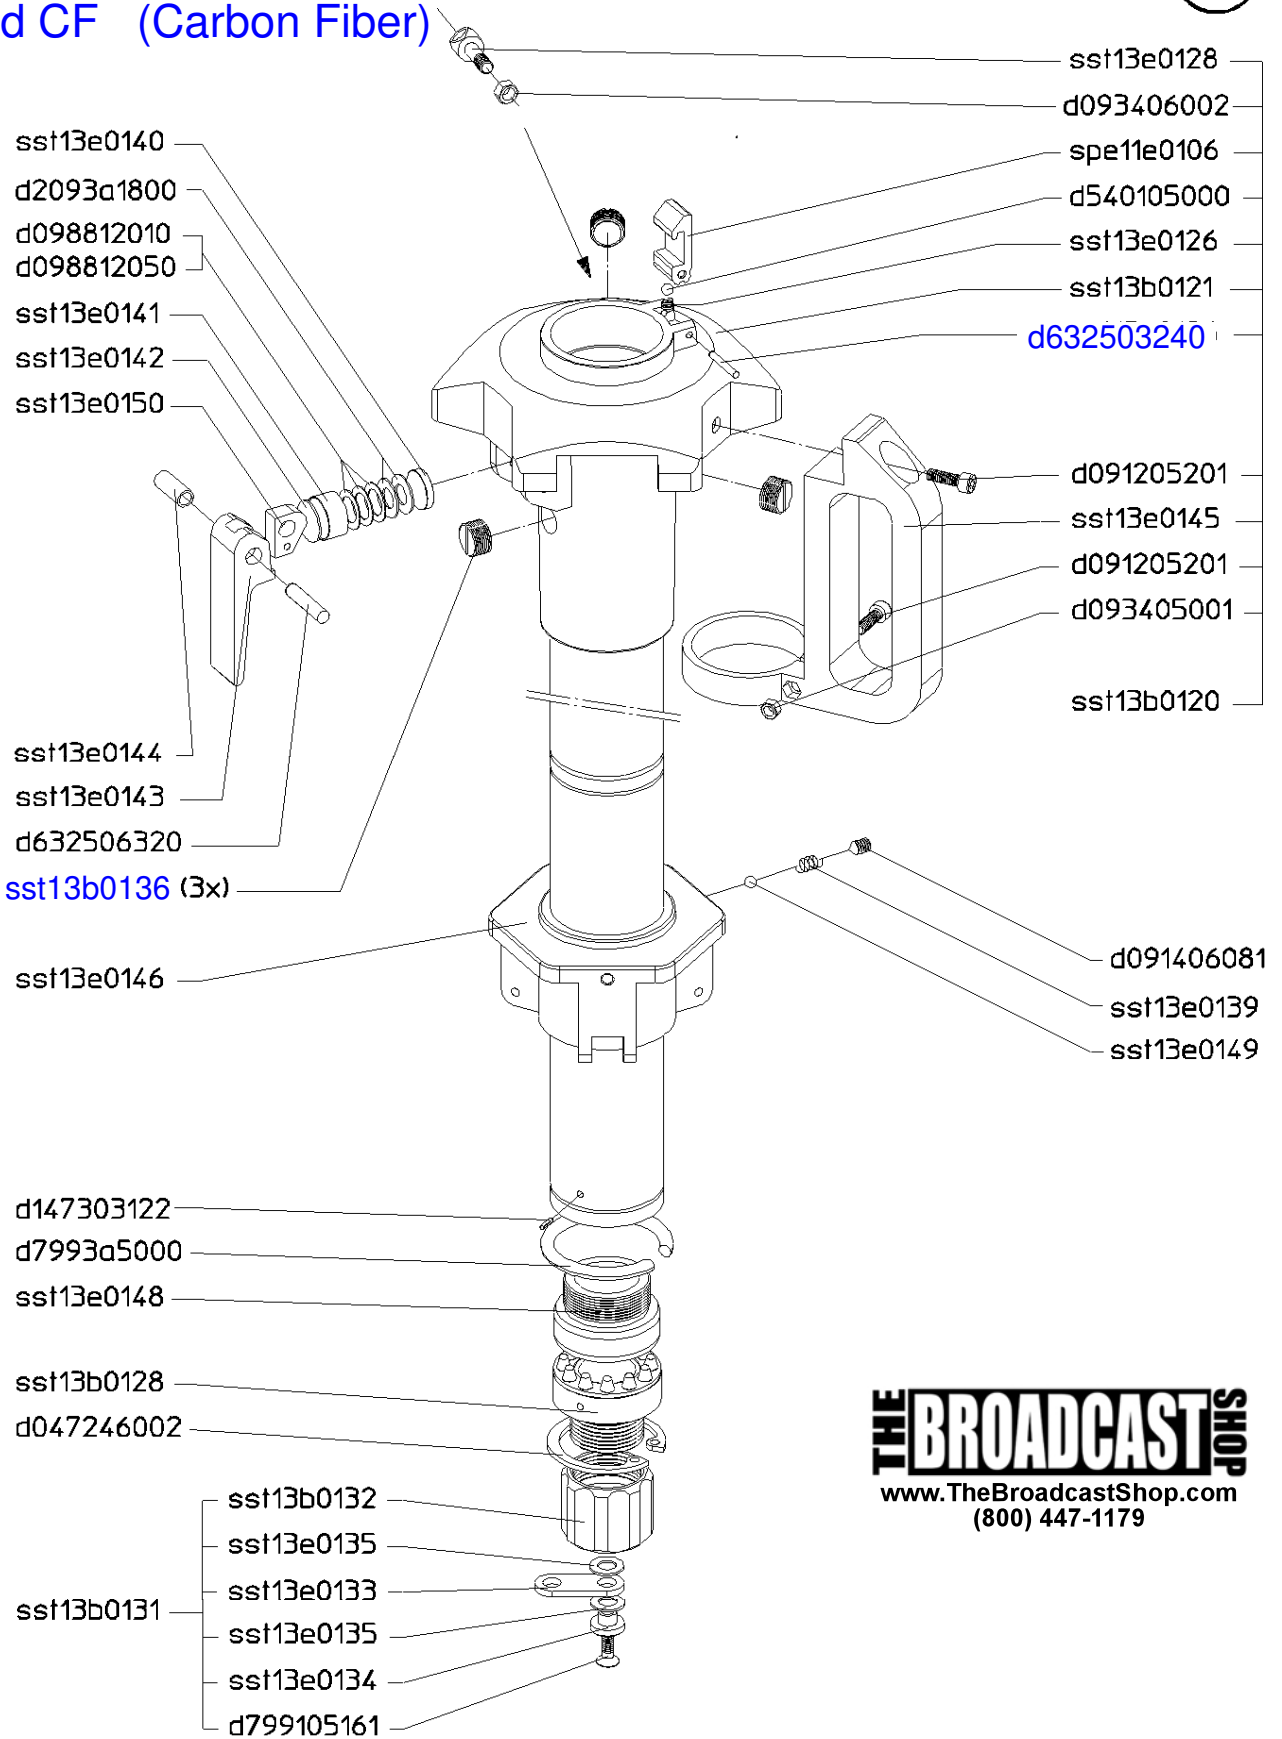

# Hot Pod CF (Carbon Fiber)

**THE BROADCAST SHOP**

www.TheBroadcastShop.com  
(800) 447-1179

Hot Pod CF  
Aufnahme mit Mittelsaeule kompl.  
bowl with center column complete

~~sst13b0502~~ sst13b0502

# Hot Pod CF (Carbon Fiber)

**THE BROADCAST SHOP**  
 www.TheBroadcastShop.com  
 (800) 447-1179

Hot Pod CF  
 Grundkörper / base