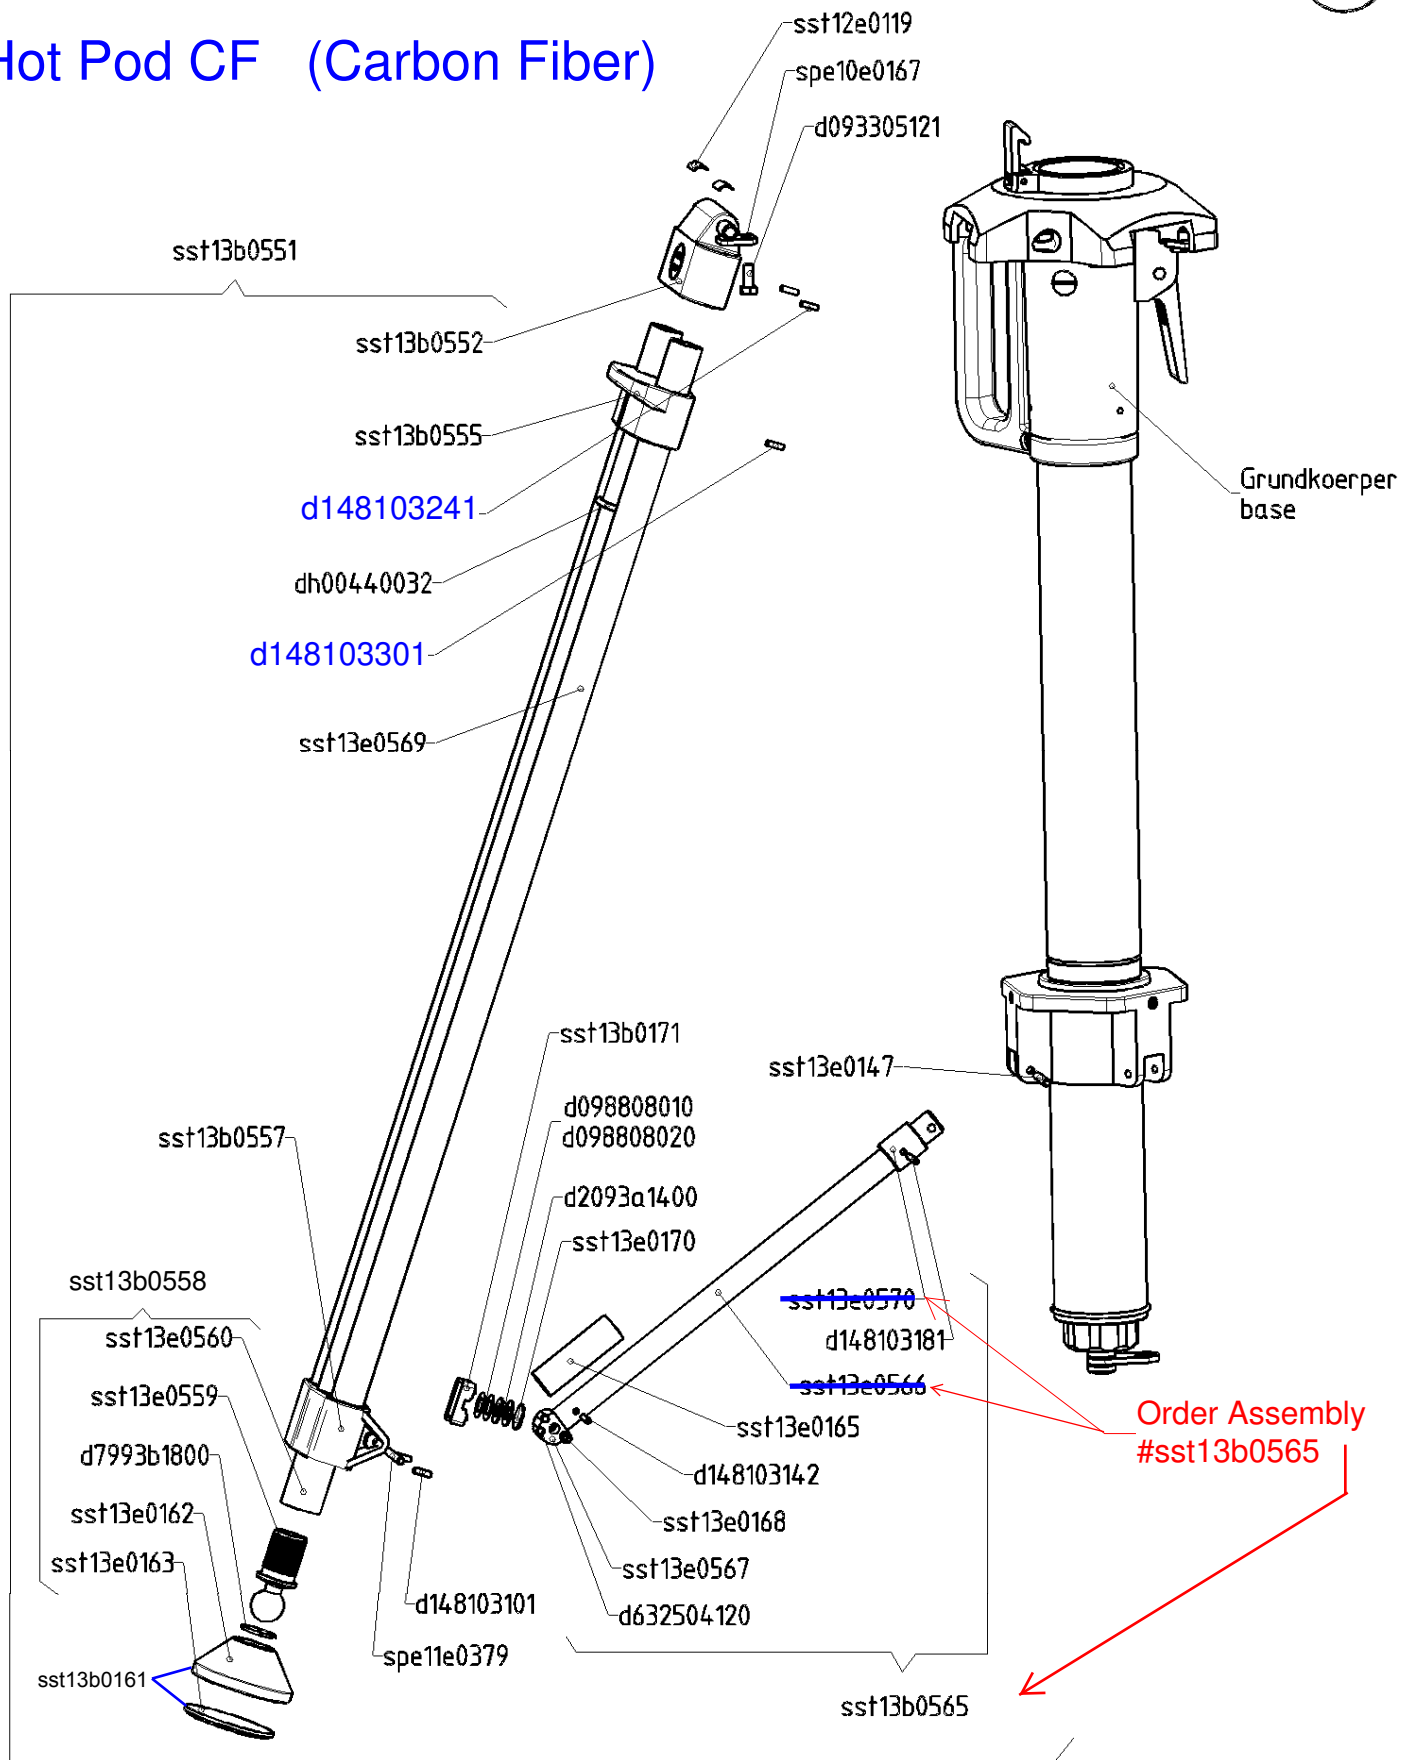

# Hot Pod CF (Carbon Fiber)

**THE BROADCAST SHOP**

www.TheBroadcastShop.com  
(800) 447-1179

Hot Pod CF  
Aufnahme mit Mittelsaeule kompl.  
bowl with center column complete

~~sst13b0502~~ sst13b0502

# Hot Pod CF (Carbon Fiber)

**THE BROADCAST SHOP**  
 www.TheBroadcastShop.com  
 (800) 447-1179

Hot Pod CF  
 Grundkörper / base

# Hot Pod CF (Carbon Fiber)

1.01 Hein  
13p0500-00-exp03.prt

Hot Pod CF  
Bein komplett  
leg complete

sst13b0551

**THE BROADCAST SHOP**  
www.TheBroadcastShop.com  
(800) 447-1179