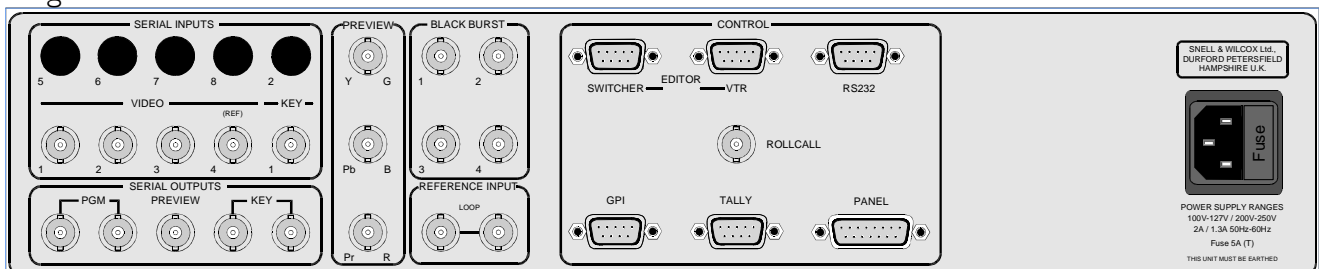

Magic DaVE 4A & 4D

DVE and Switcher

Powerful digital video effects creation

The Magic DaVE 4 series is a range of compact, powerful, easy to use DVE/switchers which provide exceptional performance and features at an economical price. Versions are available for either analog, composite and component, or digital input/output. Analog versions are available for both NTSC and PAL. An additional benefit is that, with analog component inputs, both 525 and 625 operations are supported in the same equipment. An option card provides additional inputs as well as extended wipe patterns and trails and sparkle effects. Housed in only 2RU of rack space and with a compact user controller, Magic DaVE 4 series are ideal for outside broadcasts, newsrooms and sports applications as well as post-production suites. Compact control panel also available for space critical applications.

Magic Dave 4A Mainframe

Magic DaVE 4D Mainframe

Features

- Compact DVE/switcher for broadcast and post-production use
- Powerful video effects
- Program/preset mix/effects architecture
- * Dynamic Rounding®
- Two sided page turns in a single channel
- Warp effects
- Shading and lighting effects