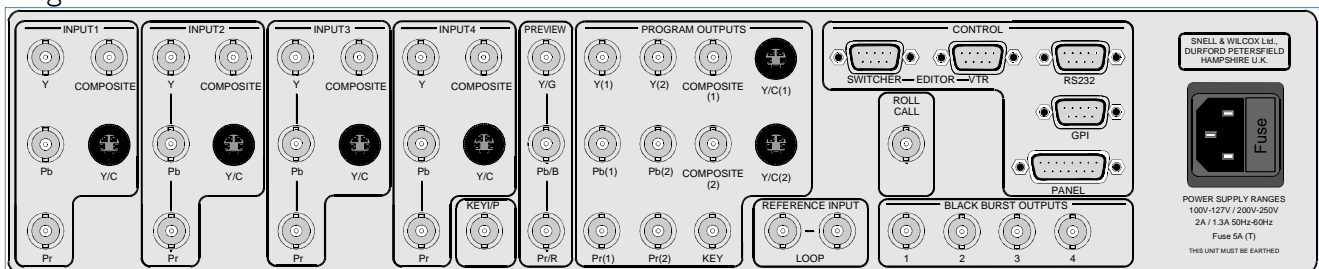

Magic DaVE 4A & 4D

DVE and Switcher

Powerful digital video effects creation

The Magic DaVE 4 series is a range of compact, powerful, easy to use DVE/switchers which provide exceptional performance and features at an economical price. Versions are available for either analog, composite and component, or digital input/output. Analog versions are available for both NTSC and PAL. An additional benefit is that, with analog component inputs, both 525 and 625 operations are supported in the same equipment. An option card provides additional inputs as well as extended wipe patterns and trails and sparkle effects. Housed in only 2RU of rack space and with a compact user controller, Magic DaVE 4 series are ideal for outside broadcasts, newsrooms and sports applications as well as post-production suites. Compact control panel also available for space critical applications.

Magic Dave 4A Mainframe

Magic DaVE 4D Mainframe

Features

- Compact DVE/switcher for broadcast and post-production use
- Powerful video effects
- Program/preset mix/effects architecture
- * Dynamic Rounding®
- Two sided page turns in a single channel
- Warp effects
- Shading and lighting effects

- 16:9 and 4:3 capability
- Floppy disk drive for storage, transfer and back-up
- Comprehensive option package available
- Separate digital and analog versions

* Dynamic Rounding is used under Licence from Quantel Ltd.