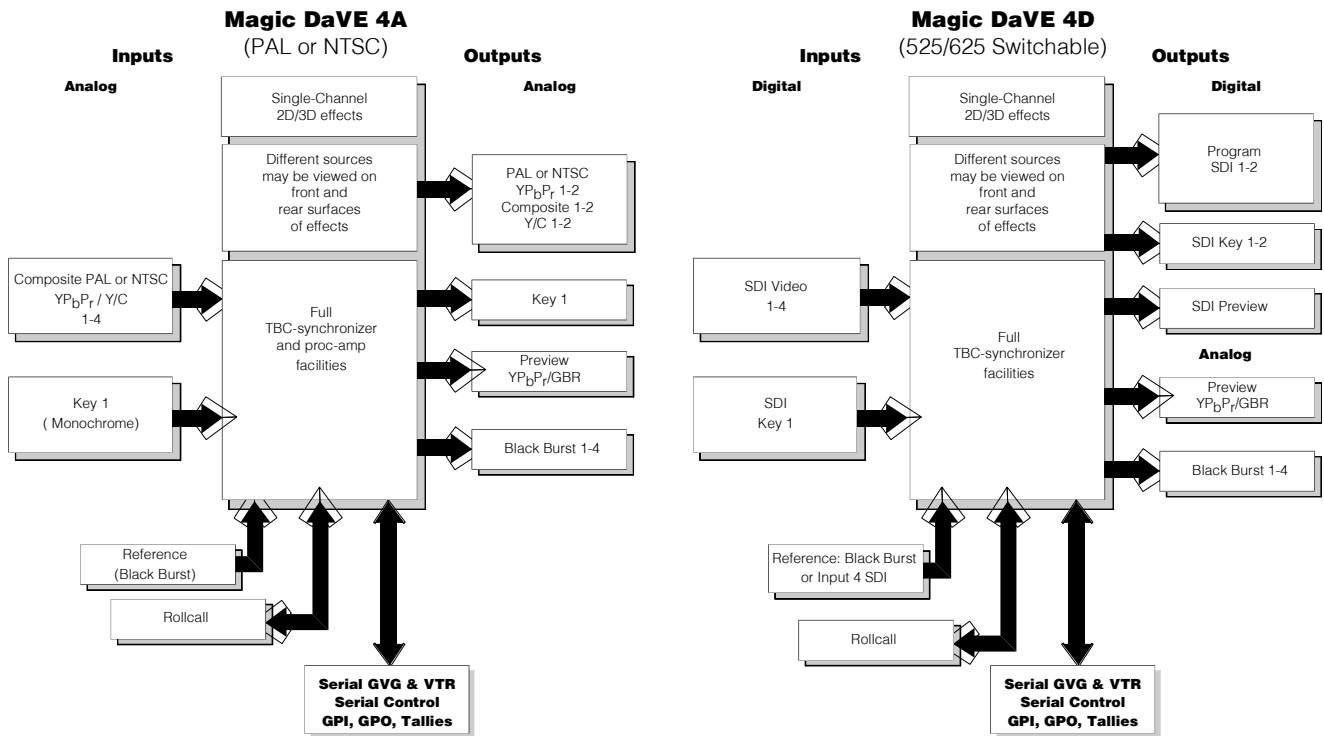

Features

- Compact DVE/switcher for broadcast and post-production use
- Powerful video effects
- Program/preset mix/effects architecture
- * Dynamic Rounding®
- Two sided page turns in a single channel
- Warp effects
- Shading and lighting effects

- 16:9 and 4:3 capability
- Floppy disk drive for storage, transfer and back-up
- Comprehensive option package available
- Separate digital and analog versions

* Dynamic Rounding is used under Licence from Quantel Ltd.

Product List

Base Model	Magic DaVE 4D DIGITAL 4 Input DVE/Switcher mainframe	Factory Model	Magic DaVE 4A(E) NTSC 4 Input DVE/Switcher mainframe includes Extended Controller
Base Model	Magic DaVE 4A NTSC 4 Input DVE/Switcher mainframe	Factory Model	Magic DaVE 4A(E) PAL 4 Input DVE/Switcher mainframe includes Extended Controller
Base Model	Magic DaVE 4A PAL 4 Input DVE/Switcher mainframe	Factory Model	Magic DaVE 4A(O) NTSC 4 Input DVE/Switcher mainframe includes Options
Factory Model	Magic DaVE 4D(EO) DIGITAL 4 Input DVE/Switcher mainframe includes Extended Controller PLUS Options	Factory Model	Magic DaVE 4A(O) PAL 4 Input DVE/Switcher mainframe includes Options
Factory Model	Magic DaVE 4A(EO) NTSC 4 Input DVE/Switcher mainframe includes Extended Controller PLUS Options	Accessory	Magic DaVE Analog I/O Expander
Factory Model	Magic DaVE 4A(EO) PAL 4 Input DVE/Switcher mainframe includes Extended Controller PLUS Options	Option	Magic Dave Compact Control Panel
Factory Model	Magic DaVE 4D(E) DIGITAL 4 Input DVE/Switcher mainframe includes Extended Controller	Accessory	Magic DaVE for Windows (Win 95 and NT) Software; plus RollCall ISA Card
Factory Model	Magic DaVE 4D(O) DIGITAL 4 Input DVE/Switcher mainframe includes Options	Accessory	Magic DaVE for Windows (Win 2000 and NT) Software; plus RollCall PCI Card
		Accessory	Magic Touch Software plus Rollcall card and Magic DaVE for Windows (Win 95 and NT)

See separate sheet for full technical profile and product list – or contact your local sales office.