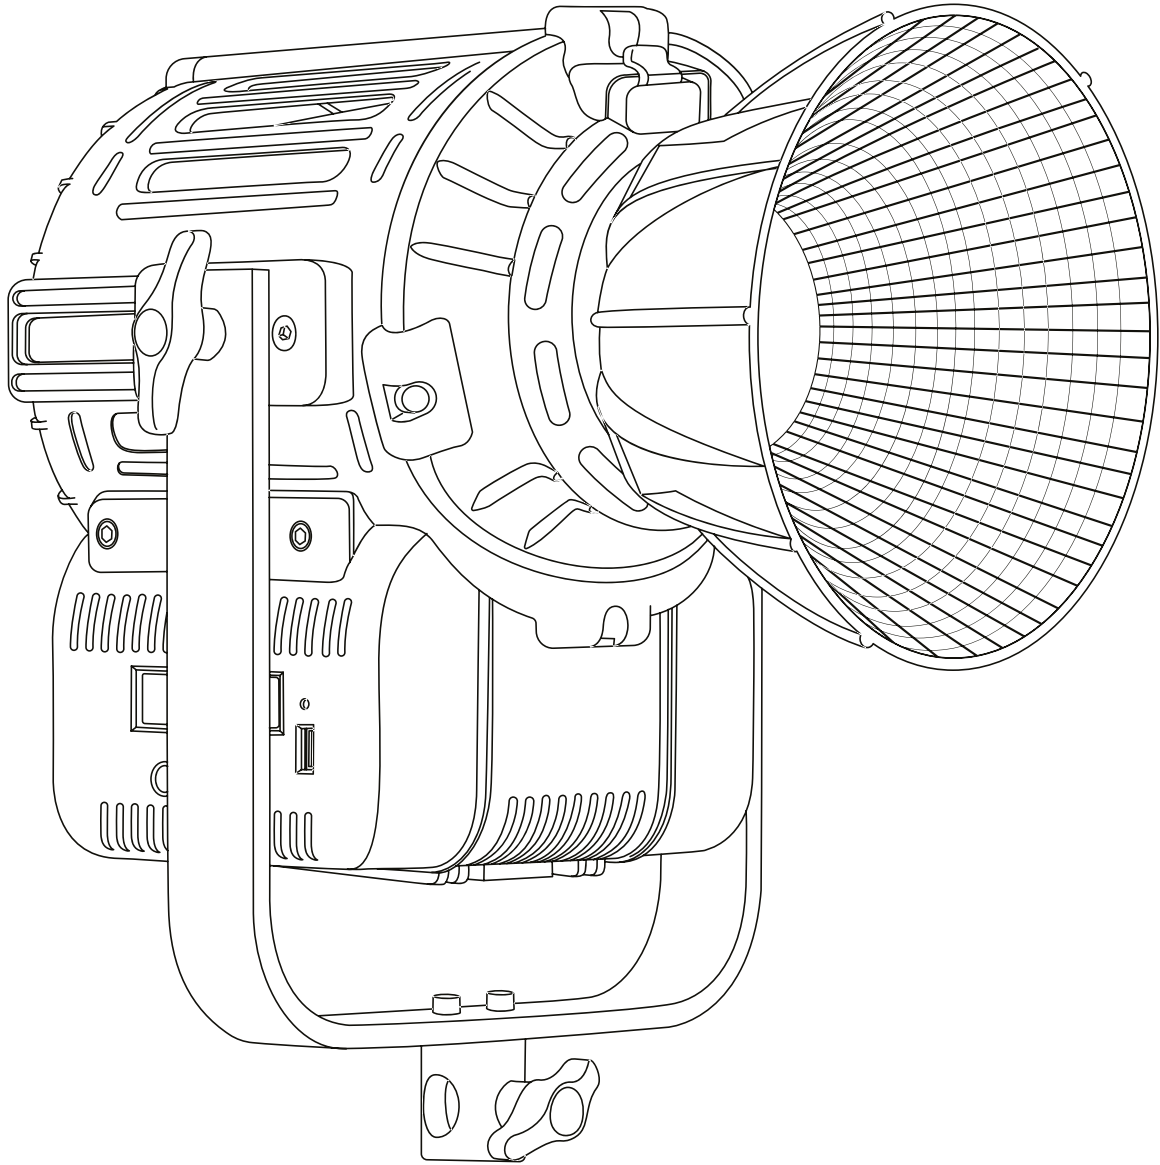

Lupo
Made in Italy

Cod 900

Movielight 300 PRO

Technical Data

Technical Features

Dimensions (cm)	280 x 270 x 360 mm
Dimensione (in)	11 x 10.6 x 14.1 in
Weight (kg)	5 kg
Weight (lb)	11 lb
CRI (Colour Rendering Index)	96
TLCI (Television Lighting Consistency Index)	98
LED COB	200 W
Dimmer 0 - 100	included
Dimming curves mode	Linear, Exponential, Logarithmic
Connection for 14.8 V battery with standard XLR 4 pin connector (pin 1: negative / pin 4: positive)	included
Standard XLR 5 pin connectors to DMX console	included
Bluetooth Long Range	included
Accessory type	Bowens Mount
Parabolic Hyper Reflector	included
Watt consumption	220 W
Firmware upgrades	through USB port
Colour temperature	5600 K
Voltage AC	90 V - 240 V
Voltage DC	14.8 V
Light beam	85° (bare bulb) - 55° (with hyper reflector)
Frequency (input)	50 / 60 Hz
Compliance	CE

Photometric data	5600 K	
	bare bulb	hyper reflector
Distance		
Lux at 1 m - 3.2 ft	13900	39000
Lux at 2 m - 6.5 ft	3450	7800
Lux at 3 m - 9.8 ft	1580	3250
Lux at 4 m - 13.1 ft	870	1700
Lux at 5 m - 16.4 ft	550	1080