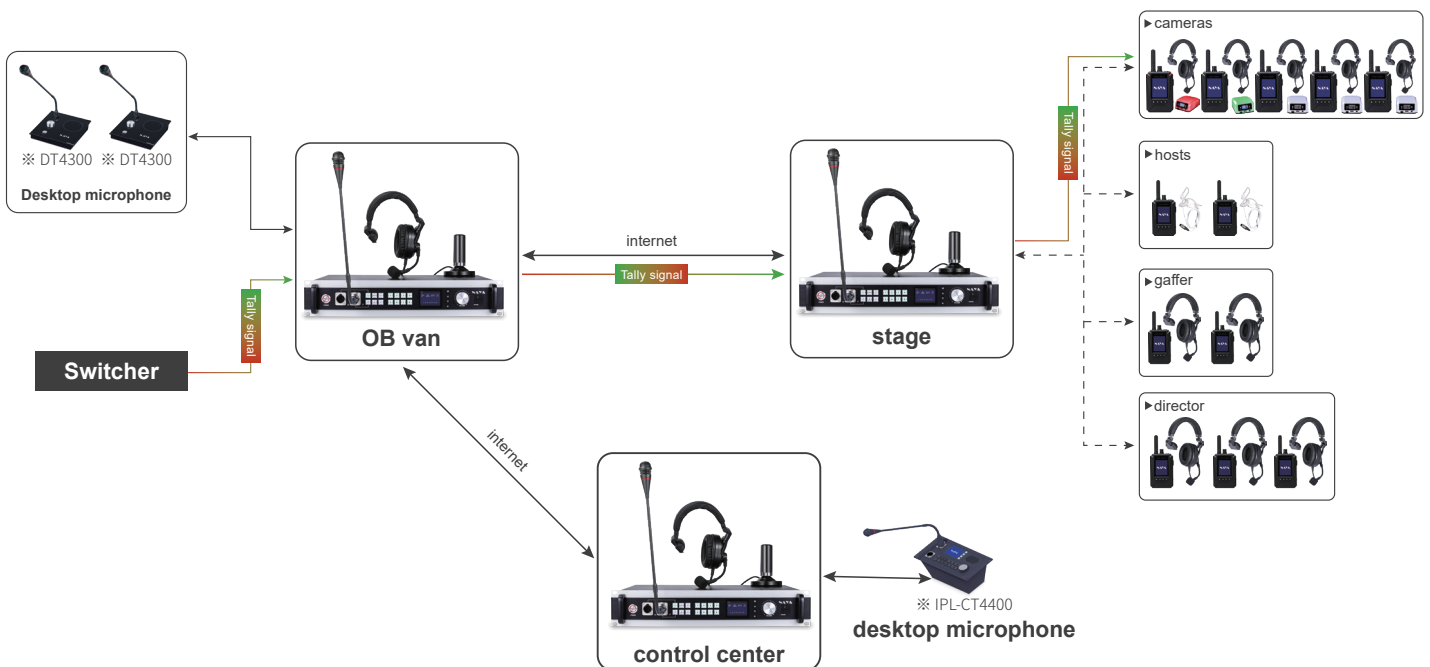

OB van intercom solution

OB van intercom solution

As a mobile control center, OB van is an important field communication center. Staff in OB van is in charge of relay commands to on-site cameramen, reporters and working crew, and they also need to communicate with director and team members in control center. NAYA AFDI-BS450 supports up to 64 desktop microphones, 8 full duplex speakers and is expandable, and unlimited receivers. With its built-in IP port, BS450 is able to link to each other through internet for extra long range communication requirements.

Product introduction

Base station AFDI-BS450

- Support communication with IP wired desktop and wireless beltacks
- Support 32-way or 64-way IP wired or 128-way wireless intercom, for large-scale events
- Line of sight 2000M, NLOS transmit 6 floors, for more scenes
- IP interconnection of multi-base stations for remote events
- Grouping, up to 4 groups of all terminals, communication in every group
- Speaking to selected terminal(s), group(s)
- Beltacks isolation, every terminal communicate separately with base station for precise command

Wireless beltacks AFDI-PT420

- wDR-8 technology for 8-way full-duplex(128-way receivers) with same channel
- Communication even when base station is turned off
- Line of sight 2000M, NLOS transmit 6 floors
- Software&hardware double noise reduction to keep clear communication even in noisy place
- Keep talking for 10 hours, standby 15 days

Tally 450

- Wireless Tally lights from signal of more than 100 models of switchers
- Line of sight 2000M, NLOS transmit 6 floors
- LCD-screen, 10 levels of brightness optional
- Different channels, 1/4 interface
- Expansion to monitor, Type-C charging port