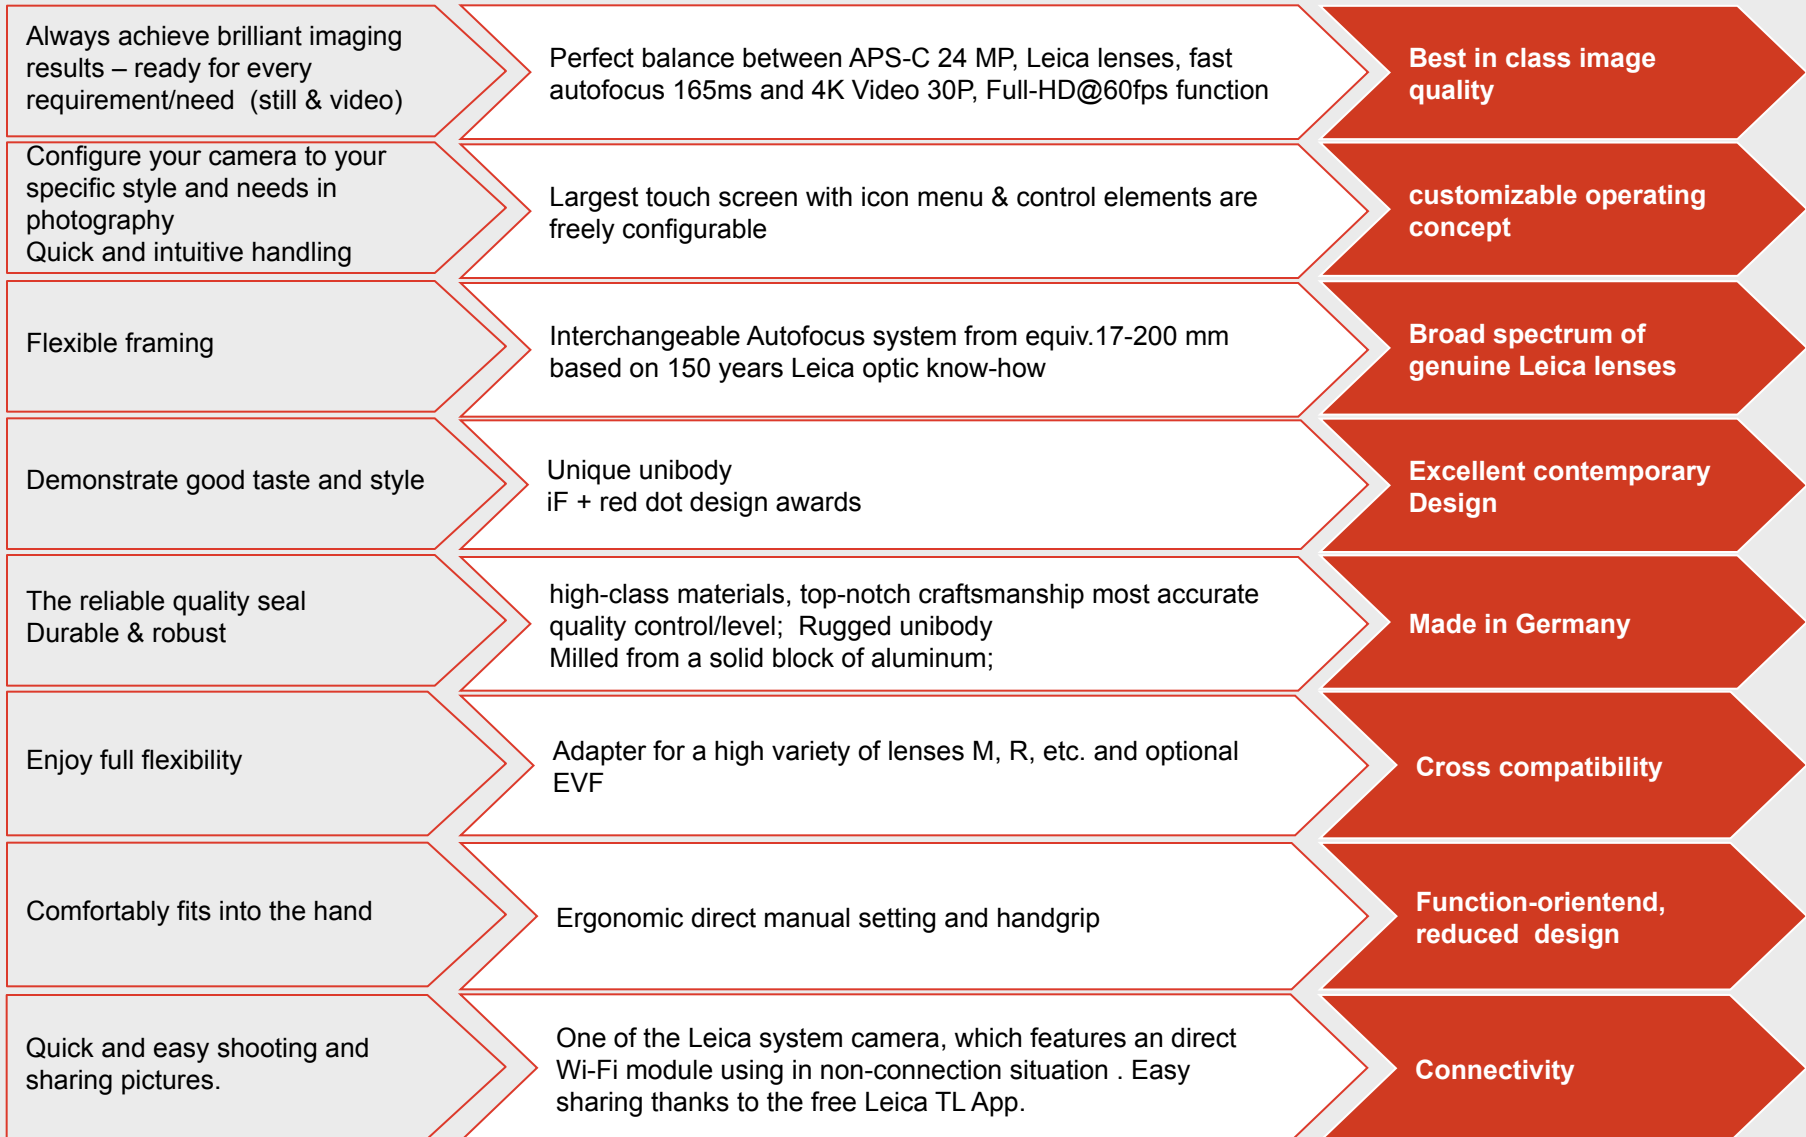

LEICA TL2| Key Benefits & Selling Points