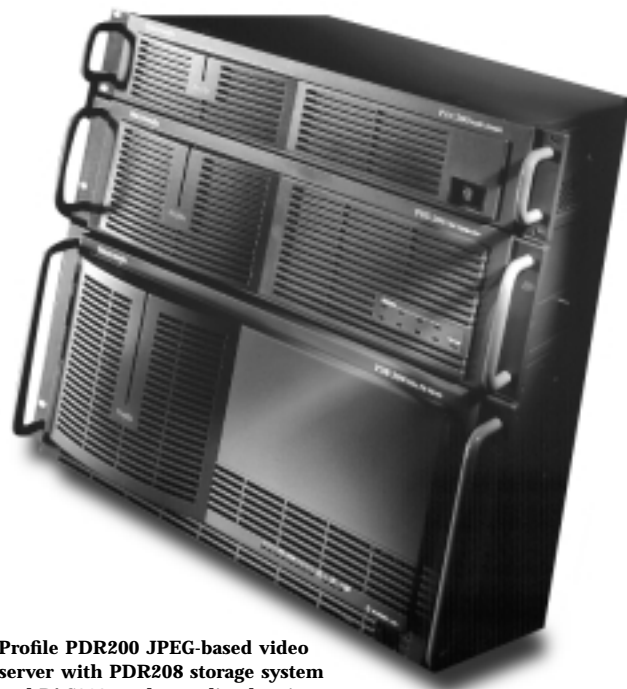

# PROFILE® PDR200 JPEG-BASED VIDEO SERVER

## FEATURES

- JPEG compression
- Upgradeable to MPEG-2 or DVCPRO compression
- Up to 4 video channels
- 16-32 channels of uncompressed digital audio
- Analog or digital audio/video interface options
- Scrub audio for fast accurate cueing
- RAID or non-RAID storage
- Fibre Channel networking
- Mix effects option

## PROFILE PDR200 JPEG-BASED VIDEO SERVER

The Profile PDR200 is a highly flexible video server. It can be used in any application that involves the recording, storage, manipulation, transfer, or playback of video and audio. The PDR200 features JPEG compression, 18 GB Ultra-SCSI disk drives, 16 or 32 channels of AES/EBU digital audio, 30 Mb/s internal bandwidth, and the ability to share digitally compressed data over a Fibre Channel network.

**Profile PDR200 JPEG-based video server with PDR208 storage system and PAC218 analog audio chassis**