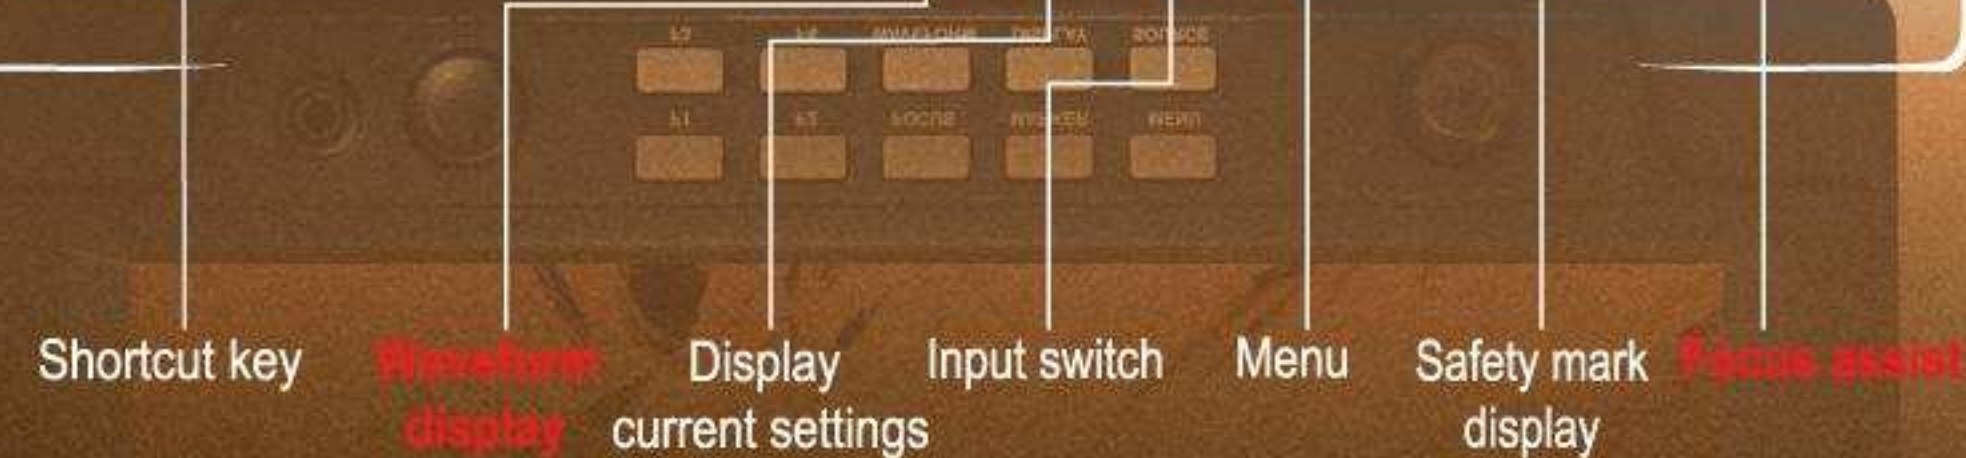

## S-1080F 8-inch On-camera LCD Monitor

- 800×RGB×480
- 16:9 / 4:3
- Underscan / Overscan
- Zoom in
- Embedded audio
- Internal colorbar
- Blue only

- ✓ HD/SD SDI
- ✓ HDMI
- ✓ YUV Component
- ✓ Composite
- ✓ VGA

### Specifications

MODEL	S-1080F
<b>Screen Performance</b>	
Screen size	8-inch
Viewing angle	H/V: 90/120
Resolution	800xRGBx480
Color system	PAL/NTSC/SECAM
Brightness	400cd/m <sup>2</sup>
Contrast	400:1
Aspect ratio	16:9/4:3
<b>Signal input/output</b>	
HD-SDI input/output	✓
SD-SDI input/output	✓
HDMI input	✓
YUV input	✓ (Optional)
Composite input/output	✓ (Optional)
VGA input	✓ (Optional)