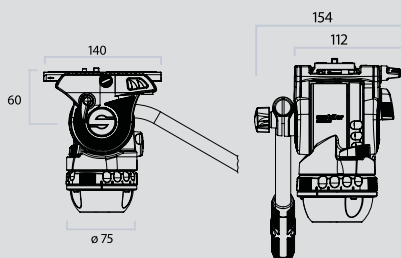

## INTRODUCING THE NEW SACTLER ACE XL TRIPOD SYSTEMS

The Ace XL fluid head with its maximum payload capacity of 8kg / 17.6lbs is now available in a variety of tripod systems designed for different needs: Ace XL flowtech for an incredibly fast setup, Ace XL Carbon Fibre for minimum weight and the entry level Ace XL Aluminium.

## SEE HOW OUR CUSTOMERS USE THE SYSTEMS

 [FACEBOOK.COM/SACTHLER.TRIPODS](https://www.facebook.com/sachtler.tripods)

 [FACEBOOK.COM/SACTHLER.TRIPODS/](https://www.facebook.com/sachtler.tripods/)

| System                  | System Ace XL FT 75   | System Ace XL MS CF  | System Ace XL GS CF  | System Ace XL MS AL   | System Ace XL GS AL   |
|-------------------------|---|--|--|---|---|
| <b>Code</b>             | 1017  | 1018C  | 1019C  | 1018A   | 1019A   |
| <b>Payload</b>          | 2 - 8 kg / 4.4 - 17.6 lbs   | 2 - 8 kg / 4.4 - 17.6 lbs  | 2 - 8 kg / 4.4 - 17.6 lbs  | 2 - 8 kg / 4.4 - 17.6 lbs   | 2 - 8 kg / 4.4 - 17.6 lbs   |
| <b>System weight</b>    | 4.8 kg / 10.6 lbs   | 3.9 kg / 8.6 lbs   | 4.1 kg / 9 lbs   | 4.5 kg / 9.9 lbs  | 4.7 kg / 10.4 lbs   |
| <b>Height (Min-Max)</b> | 41 - 169 cm / 16.1 - 66.5 in  | 79 - 170 cm / 31.1 - 66.9 in   | 57 - 173 cm / 22.4 - 68.1 in   | 79 - 170 cm / 31.1 - 66.9 in  | 56 - 173 cm / 22.1 - 68.1 in  |
| <b>Transport length</b> | 85 cm / 33.5 in   | 86 cm / 33.9 in  | 86 cm / 33.9 in  | 86 cm / 33.9 in   | 86 cm / 33.9 in   |
| <b>In the Box</b>       | Ace XL fluid head (S2150-0004) + tripod flowtech 75 with rubber feet FT + padded bag flowtech 75 (9116) | Ace XL fluid head (S2150-0004) Tripod Ace 75/2 CF Set mid-level spreader Ace Padded bag (9115) | Ace XL fluid head (S2150-0004) Tripod Ace 75/2 CF Ground spreader SP 75 (7001) Padded bag Ace (9115) | Ace XL fluid head (S2150-0004) + tripod Ace 75/2 D + set mid-level spreader Ace + padded bag (9115) | Ace XL fluid head (S2150-0004) + tripod Ace 75/2 D + ground spreader SP 75 (7001) + padded bag Ace (9115) |