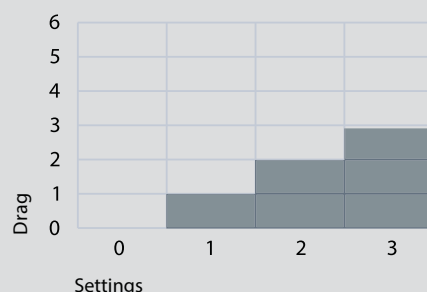

The Sachtler Ace XL Fluid Head - for Digital Cine Style and DSLR Cameras

SEE HOW OUR CUSTOMERS USE THE SYSTEMS

[FACEBOOK.COM/SACTHLER.TRIPODS](https://www.facebook.com/sachtler.tripods)

[FACEBOOK.COM/SACTHLER.TRIPODS/](https://www.facebook.com/sachtler.tripods/)