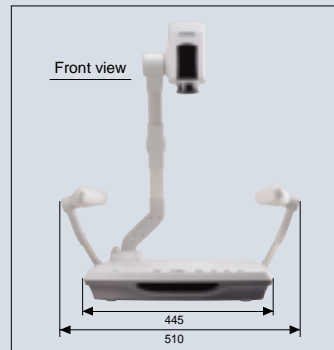

: LCD-5500 (option)

You can preview your presentation.

: BAG-950 (option)

Deluxe carrying bag

: SLB-950 (option)

Light Box (Power Adaptor)

Dimension

SPECIFICATION	DESCRIPTION	SDP-950ST	SDP-950DX	
OPTICAL SYSTEM	LENS, ZOOM	F3.2, f=6.3~75.6mm [12X POWERED OPTICAL ZOOM]		
	SHOOTING AREA	MAX: 300mm X 210mm, MIN: 32mm X 24mm		
	FOCUS	AUTO FOCUS / MANUAL FOCUS		
	IRIS	AUTO / MANUAL		
	ADAPTOR LENS	REMOVABLE		
VIDEO	PICK-UP DEVICE	1/3" 850,000 PIXELS [PSI(PROGRESSIVE SCAN)] CCD		
	TOTAL PIXELS	1,077(H) X 788(V)		
	EFFECTIVE PIXELS	1,024(H) X 768(V)		
	FRAME RATE	15 FRAMES/SEC		
	SYNC SYSTEM	INTERNAL SYNC.		
	RESOLUTION	VGA OUT - HORIZONTAL: 570TVL / VIDEO OUT - HORIZONTAL : 350TVL		
	S/N RATIO	48dB		
	VIDEO OUTPUT	C-VIDEO / S-VIDEO		
VGA OUTPUT	1,024 X 768 [XGA] RGB COLOR / 800 X 600 [SVGA] RGB COLOR / 640 X 480 [VGA] RGB COLOR			
WHITE BALANCE	AUTO / MANUAL			
PC INTERFACE	USB	BUILT-IN		
	RS-232C	BUILT-IN		
	APPLICATION SOFTWARE	WIN / MAC		
	WINDOWS SOFTWARE	TWIN DRIVER		
DIGITAL FUNCTIONS	GRAPHIC USER INTERFACE	PULL DOWN MENU, WRITING & DRAWING ON THE SCREEN BY PC MOUSE [PS/2]		
	IMAGE FREEZE	AVAILABLE		
	NEGATIVE/POSITIVE	SELECTABLE		
	IMAGE SAVE & RECALL	NOT AVAILABLE	8 FRAMES SAVE, 3X3 FRAMES MULTI-DISPLAY	
	IMAGE SPLIT AND SHIFT	NOT AVAILABLE	2 IMAGES [SAVE / LIVE]	
IMAGE ROTATION	NOT AVAILABLE	SWITCHABLE BY 90°		
PRESET SAVE	NOT AVAILABLE	UPTO 8 USER'S PRESET(ZOOM, FOCUS, IRIS, POSI/NEGA & etc)		
LIGHTING SYSTEMS	UPPER LAMP	SIDE ARM LAMPS		
	LOWER LAMP	BOTTOM LIGHT BOX		
TERMINALS	INPUT	VGA X 2		
		MOUSE X 1		
		VGA(15P DIN) X 2		
	OUTPUT	S-VIDEO X 1 / C-VIDEO X 1 [RCA]		
		USB X 1		
		RS-232C(9 PIN) X 1		
REMOTE CONTROLLER	SUPPLIED			
OPERATION TEMPERATURE	+5 °C ~ +35 °C			
OPERATION HUMIDITY	30% ~ 90%			
POWER SOURCE	AC 100V ~ 240V FREE VOLTAGE, 50/60Hz			
POWER CONSUMPTION	50W			
WEIGHT	5.5Kgs			
DIMENSION	510mm(W) X 575mm(H) X 410mm(D) [IN USE]			
OPTIONAL ACCESSORIES	LCD MONITOR, CARRYING BAG, LIGHT BOX			