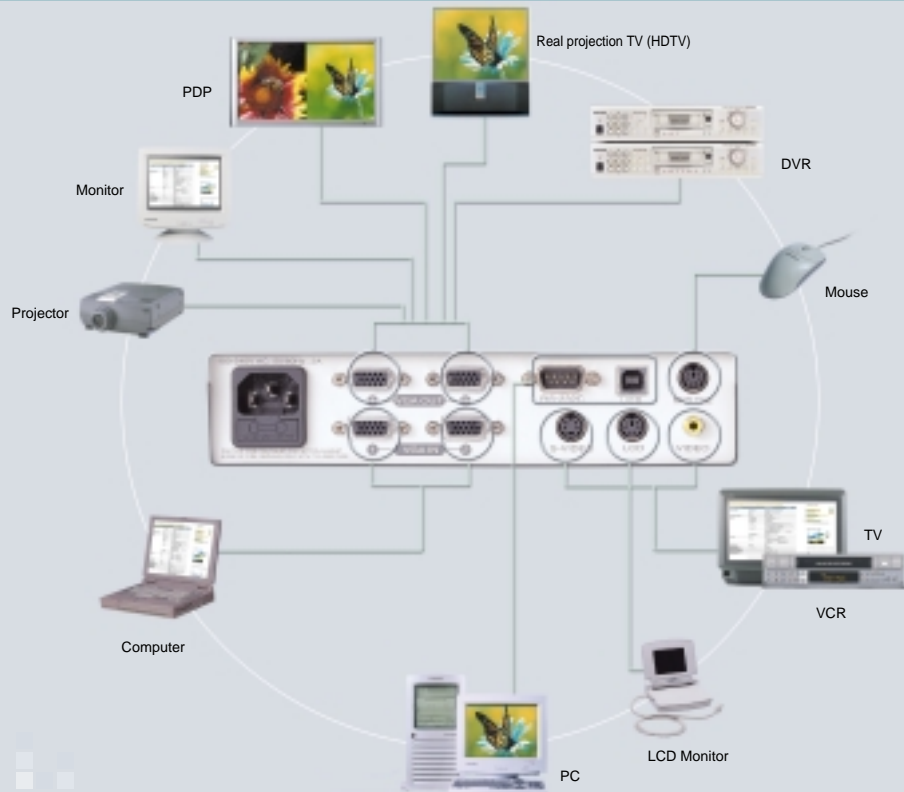

90°

180°

270°

Connection...

: Computer interface

The SDP-950 has built-in USB and RS-232C interface which allows the use of a remote control and connection with any Windows PC. These versatile tools enable the SDP-950 to talk to a PC and save and send images to a PC.