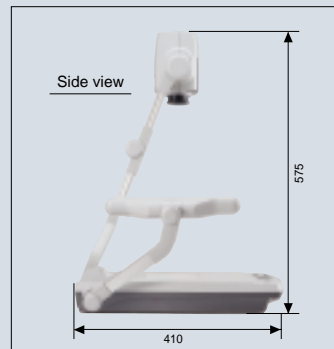

: LCD-5500 (option)

You can preview your presentation.

: BAG-950 (option)

Deluxe carrying bag

: SLB-950 (option)

Light Box (Power Adaptor)

Dimension

SPECIFICATION	DESCRIPTION	SDP-950ST	SDP-950DX	
OPTICAL SYSTEM	LENS, ZOOM	F3.2, f=6.3~75.6mm [12X POWERED OPTICAL ZOOM]		
	SHOOTING AREA	MAX: 300mm X 210mm, MIN: 32mm X 24mm		
	FOCUS	AUTO FOCUS / MANUAL FOCUS		
	IRIS	AUTO / MANUAL		
	ADAPTOR LENS	REMOVABLE		
VIDEO	PICK-UP DEVICE	1/3" 850,000 PIXELS [PSI(PROGRESSIVE SCAN)] CCD		
	TOTAL PIXELS	1,077(H) X 788(V)		
	EFFECTIVE PIXELS	1,024(H) X 768(V)		
	FRAME RATE	15 FRAMES/SEC		
	SYNC SYSTEM	INTERNAL SYNC.		
	RESOLUTION	VGA OUT - HORIZONTAL: 570TVL / VIDEO OUT - HORIZONTAL : 350TVL		
	S/N RATIO	48dB		
	VIDEO OUTPUT	C-VIDEO / S-VIDEO		
VGA OUTPUT	1,024 X 768 [XGA] RGB COLOR / 800 X 600 [SVGA] RGB COLOR / 640 X 480 [VGA] RGB COLOR			
WHITE BALANCE	AUTO / MANUAL			
PC INTERFACE	USB	BUILT-IN		
	RS-232C	BUILT-IN		
	APPLICATION SOFTWARE	WIN / MAC		
	WINDOWS SOFTWARE	TWIN DRIVER		
DIGITAL FUNCTIONS	GRAPHIC USER INTERFACE	PULL DOWN MENU, WRITING & DRAWING ON THE SCREEN BY PC MOUSE [PS/2]		
	IMAGE FREEZE	AVAILABLE		
	NEGATIVE/POSITIVE	SELECTABLE		
	IMAGE SAVE & RECALL	NOT AVAILABLE	8 FRAMES SAVE, 3X3 FRAMES MULTI-DISPLAY	
	IMAGE SPLIT AND SHIFT	NOT AVAILABLE	2 IMAGES [SAVE / LIVE]	
IMAGE ROTATION	NOT AVAILABLE	SWITCHABLE BY 90°		
PRESET SAVE	NOT AVAILABLE	UPTO 8 USER'S PRESET(ZOOM, FOCUS, IRIS, POSI/NEGA & etc)		
LIGHTING SYSTEMS	UPPER LAMP	SIDE ARM LAMPS		
	LOWER LAMP	BOTTOM LIGHT BOX		
TERMINALS	INPUT	VGA X 2		
		MOUSE X 1		
		VGA(15P DIN) X 2		
	OUTPUT	S-VIDEO X 1 / C-VIDEO X 1 [RCA]		
		USB X 1		
		RS-232C(9 PIN) X 1		
REMOTE CONTROLLER	SUPPLIED			
OPERATION TEMPERATURE	+5 °C ~ +35 °C			
OPERATION HUMIDITY	30% ~ 90%			
POWER SOURCE	AC 100V ~ 240V FREE VOLTAGE, 50/60Hz			
POWER CONSUMPTION	50W			
WEIGHT	5.5Kgs			
DIMENSION	510mm(W) X 575mm(H) X 410mm(D) [IN USE]			
OPTIONAL ACCESSORIES	LCD MONITOR, CARRYING BAG, LIGHT BOX			