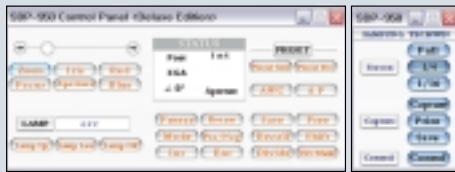

90°

180°

270°

Connection...

: Computer interface

The SDP-950 has built-in USB and RS-232C interface which allows the use of a remote control and connection with any Windows PC. These versatile tools enable the SDP-950 to talk to a PC and save and send images to a PC.