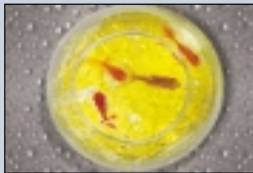

: The Fastest And Perfect Auto Focus / Depth of Field 250mm

: Continuously Working Auto focus
: 15Frame Rate Per Second