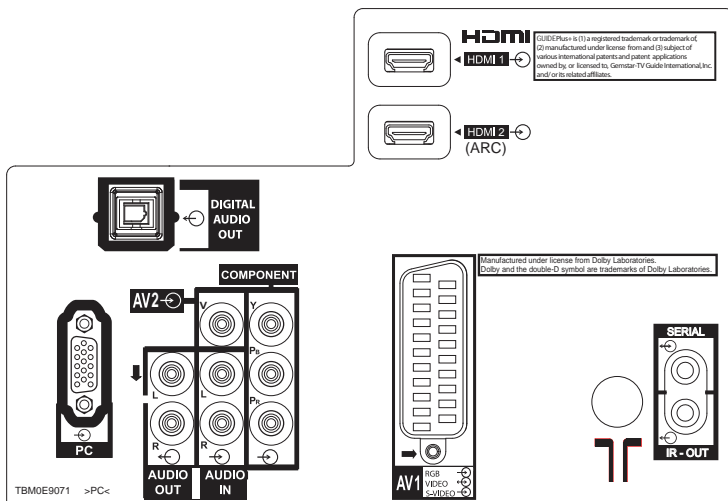

\*Contrast Automatic Tracking System

**ACCESSORIES**

INCLUDED ACCESSORIES	Pedestal Converter Cable (M3 to D-sub 9pin) Remote control transmitter Operating Instruction
OPTIONAL ACCESSORIES	Wall hanging bracket (TY-WK3L2RW) VESA Compliant W200xH200

**STANDARD (CERTIFICATIONS)**

SAFETY REGULATIONS	EN60065;2002/CE Mark/BEAB Mark
RADIATION REGULATIONS	EN55013/EN55020/EN61000-3-2/ EN61000-3-3/EN55022 (ClassB)/ EN55024

**DIMENSIONS**

Cautions: This drawing is not a scale  
Units : mm

**CONNECTION TERMINAL**

<rear>

<side>