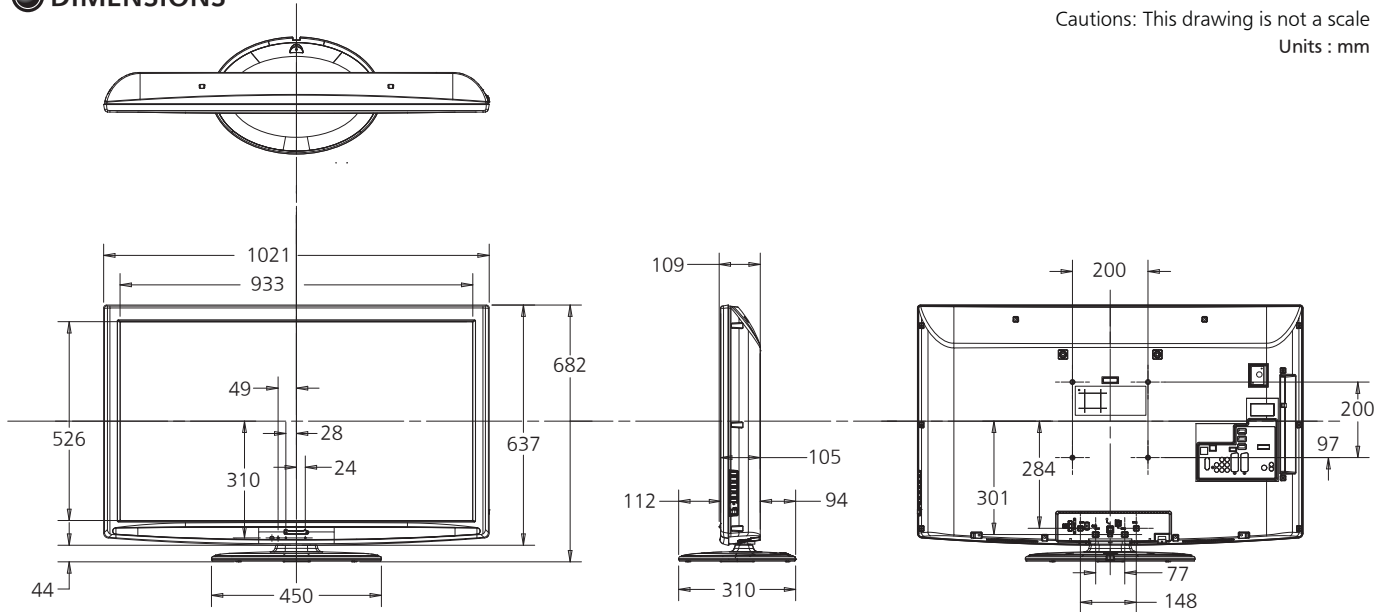

MAIN FEATURE

SD Card	Image Viewer (AVCHD/JPEG playback) Cloning
EPG (Now and Next)	Yes
EPG for DVB-T (7days)	Gemstar EPG: Italy, Germany, Spain; 7-Days SI EPG: France, Sweden
VIERA Link	Y (HDAVI Control 5)
Multi Window	PAT
Welcome Message	Yes
Eco Mode*	Yes
Game Mode	Yes
Q-Link	Yes
OFF Timer	15/30/45/60/75/90
Initial INPUT	Yes
INPUT Lock	Yes
Initial VOL level	Yes
Maximum VOL level	Yes
Bottom Lock	Yes
Remote control User Level	Yes

*Contrast Automatic Tracking System

ACCESSORIES

INCLUDED ACCESSORIES	Pedestal Converter Cable (M3 to D-sub 9pin) Remote control transmitter Operating Instruction
OPTIONAL ACCESSORIES	Wall hanging bracket (TY-WK3L2RW) VESA Compliant W200xH200

STANDARD (CERTIFICATIONS)

SAFETY REGULATIONS	EN60065;2002/CE Mark/BEAB Mark
RADIATION REGULATIONS	EN55013/EN55020/EN61000-3-2/ EN61000-3-3/EN55022 (ClassB)/ EN55024

DIMENSIONS