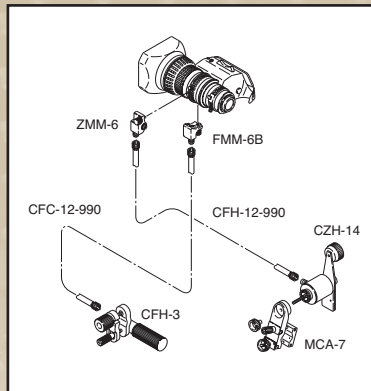

1/3 Inch HDTV Lenses

Th13x3.5BRMU

Th13x3.5BRM

Zoom Ratio / Format	13X / 1/3"
Focal Length	3.5 to 46 mm
Maximum Relative Aperture	1:1.4 (3.5 ~ 43 mm)
Angular Field of View	3.5 mm 72° 32' x 45° 34'
16:9 Aspect Ratio	46 mm 6° 30' x 3° 40'
M.O.D. from Image Plane	0.66 m
M.O.D. from Front of Lens	0.40 m
Object Dimensions at M.O.D.	3.5 mm 660 x 371 mm 46 mm 53 x 30 mm
Filter Size	ø 82 mm P=0.75
Dia ø x Length (w/o Hood)	ø85 x 228 mm
Weight (w/o Hood)	1.68 kg
Features	Inner Focus

ACCESSORIES: HD & SD ENG/EFP PROFESSIONAL REAR CONTROL KITS

MS-01 Manual Focus/Servo Zoom

MM-01 Manual Focus/Manual Zoom
Not available on S16x7.3

SS-01 Servo Focus/Servo Zoom
Not available on S16x7.3

*Specify camera type.

- A. CFC-990 Flex Cable
- B. FMM-6B/FMM-8* Focus Manual Module
- C. ZMM-6 Zoom Manual Module
- D. SRD-92B Zoom Demand
- E. FSM-30B Focus Servo Module
- F. MCA-7 Mounting Clamp
- G. FSD-11 Focus Demand
- H. CZH-14 Zoom Handle
- I. CFH-3 Focus Handle

*FMM-8 for use with S16x7.3