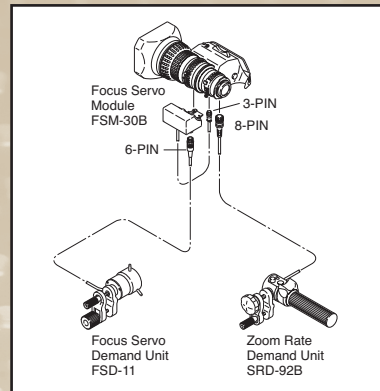

1/3 Inch HDTV Lenses

Th13x3.5BRMU

Th13x3.5BRM

Zoom Ratio / Format	13X / 1/3"
Focal Length	3.5 to 46 mm
Maximum Relative Aperture	1:1.4 (3.5 ~ 43 mm)
Angular Field of View	3.5 mm 72° 32' x 45° 34'
16:9 Aspect Ratio	46 mm 6° 30' x 3° 40'
M.O.D. from Image Plane	0.66 m
M.O.D. from Front of Lens	0.40 m
Object Dimensions at M.O.D.	3.5 mm 660 x 371 mm 46 mm 53 x 30 mm
Filter Size	ø 82 mm P=0.75
Dia ø x Length (w/o Hood)	ø85 x 228 mm
Weight (w/o Hood)	1.68 kg
Features	Inner Focus

ACCESSORIES: HD & SD ENG/EFP PROFESSIONAL REAR CONTROL KITS

MS-01 Manual Focus/Servo Zoom

MM-01 Manual Focus/Manual Zoom
Not available on S16x7.3

SS-01 Servo Focus/Servo Zoom
Not available on S16x7.3

*Specify camera type.

- A. CFC-990 Flex Cable
- B. FMM-6B/FMM-8* Focus Manual Module
- C. ZMM-6 Zoom Manual Module
- D. SRD-92B Zoom Demand
- E. FSM-30B Focus Servo Module
- F. MCA-7 Mounting Clamp
- G. FSD-11 Focus Demand
- H. CZH-14 Zoom Handle
- I. CFH-3 Focus Handle