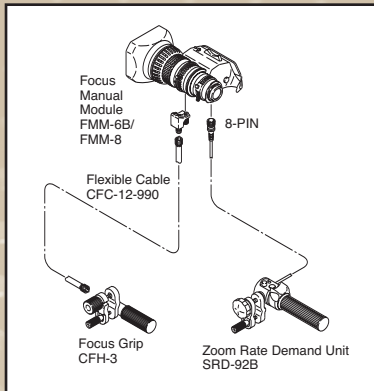

1/3 Inch HDTV Lenses

Th13x3.5BRMU

Th13x3.5BRM

Zoom Ratio / Format	13X / 1/3"
Focal Length	3.5 to 46 mm
Maximum Relative Aperture	1:1.4 (3.5 ~ 43 mm)
Angular Field of View	3.5 mm 72° 32' x 45° 34'
16:9 Aspect Ratio	46 mm 6° 30' x 3° 40'
M.O.D. from Image Plane	0.66 m
M.O.D. from Front of Lens	0.40 m
Object Dimensions at M.O.D.	3.5 mm 660 x 371 mm 46 mm 53 x 30 mm
Filter Size	ø 82 mm P=0.75
Dia ø x Length (w/o Hood)	ø85 x 228 mm
Weight (w/o Hood)	1.68 kg
Features	Inner Focus

ACCESSORIES: HD & SD ENG/EFP PROFESSIONAL REAR CONTROL KITS

MS-01 Manual Focus/Servo Zoom

MM-01 Manual Focus/Manual Zoom
Not available on S16x7.3

SS-01 Servo Focus/Servo Zoom
Not available on S16x7.3

*Specify camera type.

- A. CFC-990 Flex Cable
- B. FMM-6B/FMM-8* Focus Manual Module
- C. ZMM-6 Zoom Manual Module
- D. SRD-92B Zoom Demand
- E. FSM-30B Focus Servo Module
- F. MCA-7 Mounting Clamp
- G. FSD-11 Focus Demand
- H. CZH-14 Zoom Handle
- I. CFH-3 Focus Handle