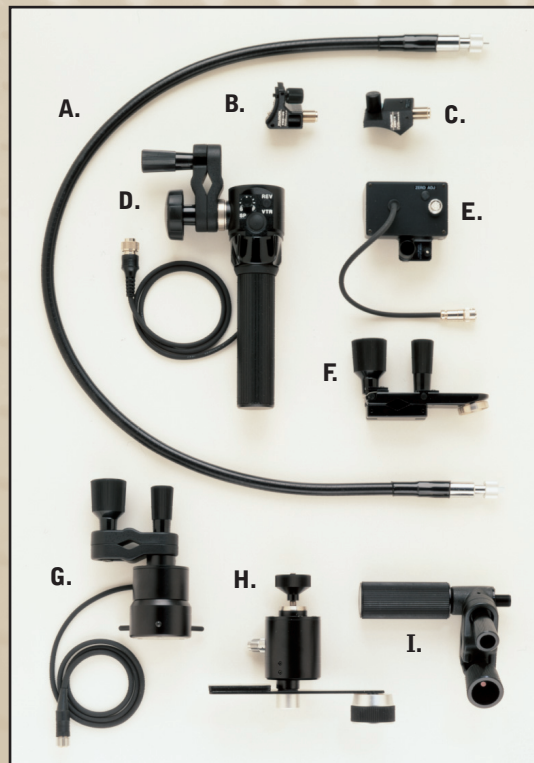

ACCESSORIES: HD & SD ENG/EFP PROFESSIONAL REAR CONTROL KITS

MS-01 Manual Focus/Servo Zoom

MM-01 Manual Focus/Manual Zoom
Not available on S16x7.3

SS-01 Servo Focus/Servo Zoom
Not available on S16x7.3

*Specify camera type.

- A. CFC-990 Flex Cable
- B. FMM-6B/FMM-8* Focus Manual Module
- C. ZMM-6 Zoom Manual Module
- D. SRD-92B Zoom Demand
- E. FSM-30B Focus Servo Module
- F. MCA-7 Mounting Clamp
- G. FSD-11 Focus Demand
- H. CZH-14 Zoom Handle
- I. CFH-3 Focus Handle

*FMM-8 for use with S16x7.3