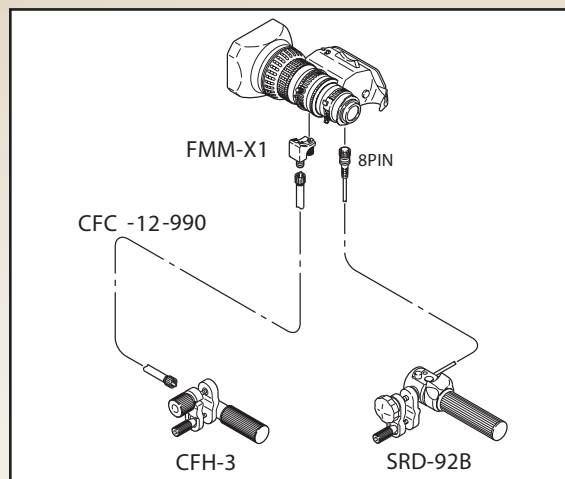

ACCESSORIES

MS-01/X1 rear Manual Focus Servo Zoom Control Kit

For Sales Contact Information go to
www.Fujinon.com