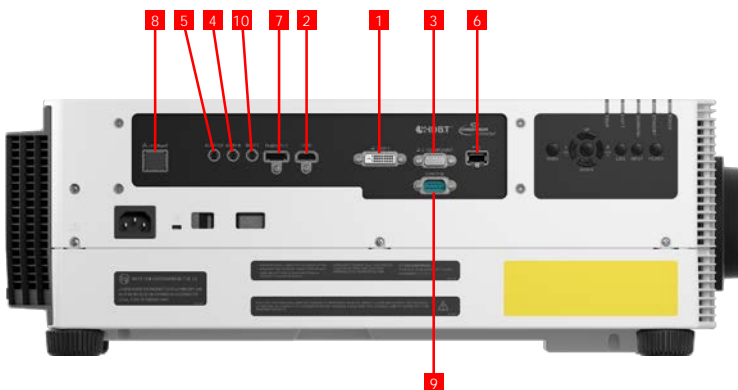

Mini D-Sub 15-pin (Component via optional adaptor cable)	
3.5mm stereo mini-jack	
3.5mm stereo mini-jack (variable level)	
USB Type A	
Mini D-Sub 9-pin	
RJ-45 HDBaseT input (1000BASE-T / 100BASE-TX / 10BASE-T)	
IEEE 802.11b / g / n	
Up to 25m (no electric wave interference / clear view to access point)	
Open / WEP / WPA-PSK TKIP / WPA-PSK AES / WPA2-PSK TKIP / WPA2-PSK AES	
Infrastructure mode	
PjAP (Projector Access Point) mode	
Acquired. Push Button Method (PBC) & PIN code method (PIN)	
3.5mm stereo mini-jack	
Four rotary feet, extension length 14.6mm. Maximum angle of elevation +/-1.8°	
480mm x 196mm x 545mm (excluding protrusions)	
17kg (without lens)	
100V - 240V AC, 50/60Hz	
XEED WUX5800Z: 485 W	
XEED WUX6600Z: 525 W	
XEED WUX7000Z: 540 W	
Standby: 0.3-2.0W (depending on HDBaseT and network settings)	
Quiet mode 1: 394 W	
Quiet mode 2: 368 W	
XEED WUX5800Z: 1654 BTU/h	
XEED WUX6600Z: 1790 BTU/h	
XEED WUX7000Z: 1841 BTU/h	
Power save 1: 1343 BTU/h	
Power save 2: 1254 BTU/h	
20,000 hours	
XEED WUX5800Z: 35 / 32 / 29 dB	
XEED WUX6600Z: 36 / 32 / 29 dB	
XEED WUX7000Z: 36 / 32 / 29 dB	
0°C to +45°C (20%RH - 85%RH)	
-20°C to +60°C	
5 years	

All data is based on Canon standard testing methods except where indicated
Subject to change without notice.

CONNECTIVITY

	Connector	Signal
Video input	1	DVI-I Digital PC/Analogue PC
	2	HDMI Digital PC/video (incl. audio)
	3	Mini Dsub15 Analog PC2/Component Video
Audio input	4	Mini jack Stereo Sound
	5	Mini jack Stereo Sound
Connector	6	USB type A USB connection
	7	Display Port Digital PC & video
	8	HDBaseT Video, audio, Ethernet, Control, RJ-45
	9	D sub 9 RS-232C connection
	10	Mini jack Wired remote controller connection

Canon Inc.
canon.com
Canon Europe
canon-europe.com
English edition
Canon Europa NV 2018