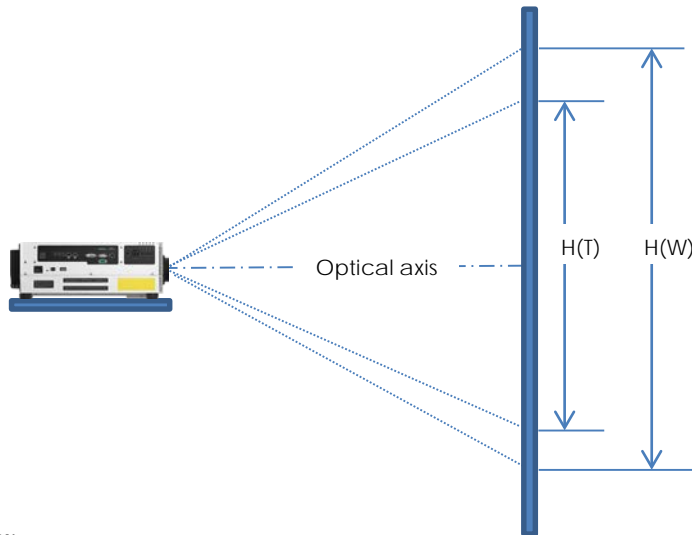

PROJECTION DISTANCE (METERS)

Lens	100"	200"	300"	400"	500"	600"
Ultra-Wide Fixed Zoom lens RS-SL06UW	1.2	2.3	3.5			
Wide Fixed Zoom lens RS-SL03WF	1.73	3.45	5.17			
Wide Zoom Lens RS-SL05WZ	2.2 - 3.2	4.3 - 6.5	6.5 - 9.7	8.6 - 13	10.8 - 16.3	12.9 - 19.5
Standard Zoom Lens RS-SL01ST	3.2 - 4.8	6.4 - 9.6	9.6 - 14.5	12.9 - 19.3	23.8 - 40.4	16.1 - 24.1
Long Zoom Lens RS-SL02LZ	4.7 - 8	9.5 - 16.1	14.2 - 24.2	19 - 32.3	23.8 - 40.4	28.5 - 48.5
Ultra-Long Zoom Lens RS-SL04UL	7.6 - 14.9	15.2 - 29.8	22.7 - 44.6	30.2 - 59.4	37.7 - 74.2	45.2 - 89