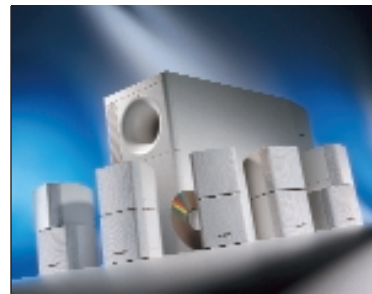

HOME THEATER MADE EASY.™

The Acoustimass 15 speaker system makes home theater simple. Each cube speaker array is acoustically identical, so you experience lifelike multi-channel sound effects without lots of fine-tuning. When you raise or lower the volume, Bose integrated signal processing automatically adjusts the bass for lifelike realism – letting you enjoy all the performance, even at soft background volume levels where the ear's sensitivity to bass decreases. And Bose multi-channel bass extraction and summation re-creates deep bass for all channels – including the center and surround channels. You enjoy a roomful of high-performance sound – with exceptional bass – without the usual room full of giant speakers.

SIMPLE SETUP.

The Bose technologies inside these speakers automatically adapt to all surround sound receivers, making setup simple. And the convenience doesn't end there – they arrive in one box with a quick setup guide. The wires are marked to make connection simple. And after the speakers are set up, electronic protection circuitry helps keep them from being damaged at excessive volumes. Hearing is believing! Visit your Bose retailer and ask for a demonstration.

BOSE®
Better sound through research®

THE BOSE ACOUSTIMASS 15 HOME THEATER SPEAKER SYSTEM FEATURES:

Five Virtually Invisible® cube speaker arrays

A new hideaway powered Acoustimass module for rich, powerful bass free of audible distortion

Integrated signal processing to automatically adjust the bass for lifelike realism at any volume. And multi-channel bass extraction and summation reproduces low-frequency energy from a single source – regardless of receiver setup

Magnetic shielding in cubes to prevent unwanted TV interference

Compatible with all surround sound receivers, including the new digital formats

Available in black or white

Optional accessories: floor stands, table stands, and wall brackets

DRIVER COMPLEMENT:

Two 2 ½" wide-range drivers per cube speaker array, two 5 ¼" long-excursion woofers in module

COMPATIBILITY:

Compatible with all surround sound receivers rated from 10 to 200 watts per channel/rated 4 to 8 ohms

DIMENSIONS/WEIGHT:

Cube speakers:
6 ¼"H x 3"W x 4"D
Module:
14"H x 23 ¾"W x 7 ½"D
53 lbs. in shipping carton

FOR THE NAMES OF BOSE RETAILERS NEAR YOU CALL 1.800.444.BOSE