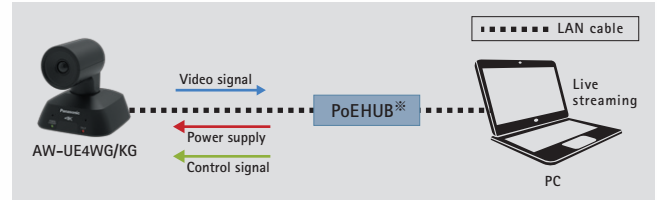

Using PoE Supply