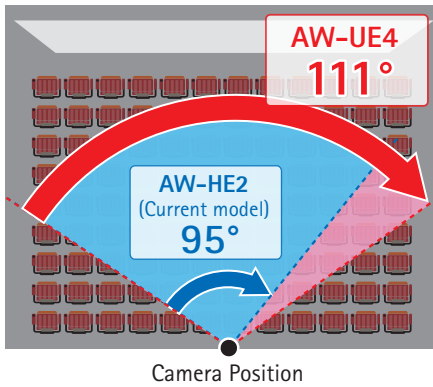

4K Integrated Camera AW-UE4WG/KG

High-Quality 4K 30p/25p* Video Output

Enables 3840 x 2160 4K output and a variety of other formats.

Output format (Preliminary)

4K	2160/30p, 2160/29.97p, 2160/25p
HD	1080/60p, 1080/59.94p, 1080/50p, 1080/30p, 1080/29.97p, 1080/25p
	720/60p, 720/59.94p, 720/50p

*Actual output format is UHD (3840 x 2160) 29.97p/25p.

Ultra-Wide-Angle Lens with a 111° Field of View

Enables the entire space to be captured regardless of the installation position.

The 111° Field of View