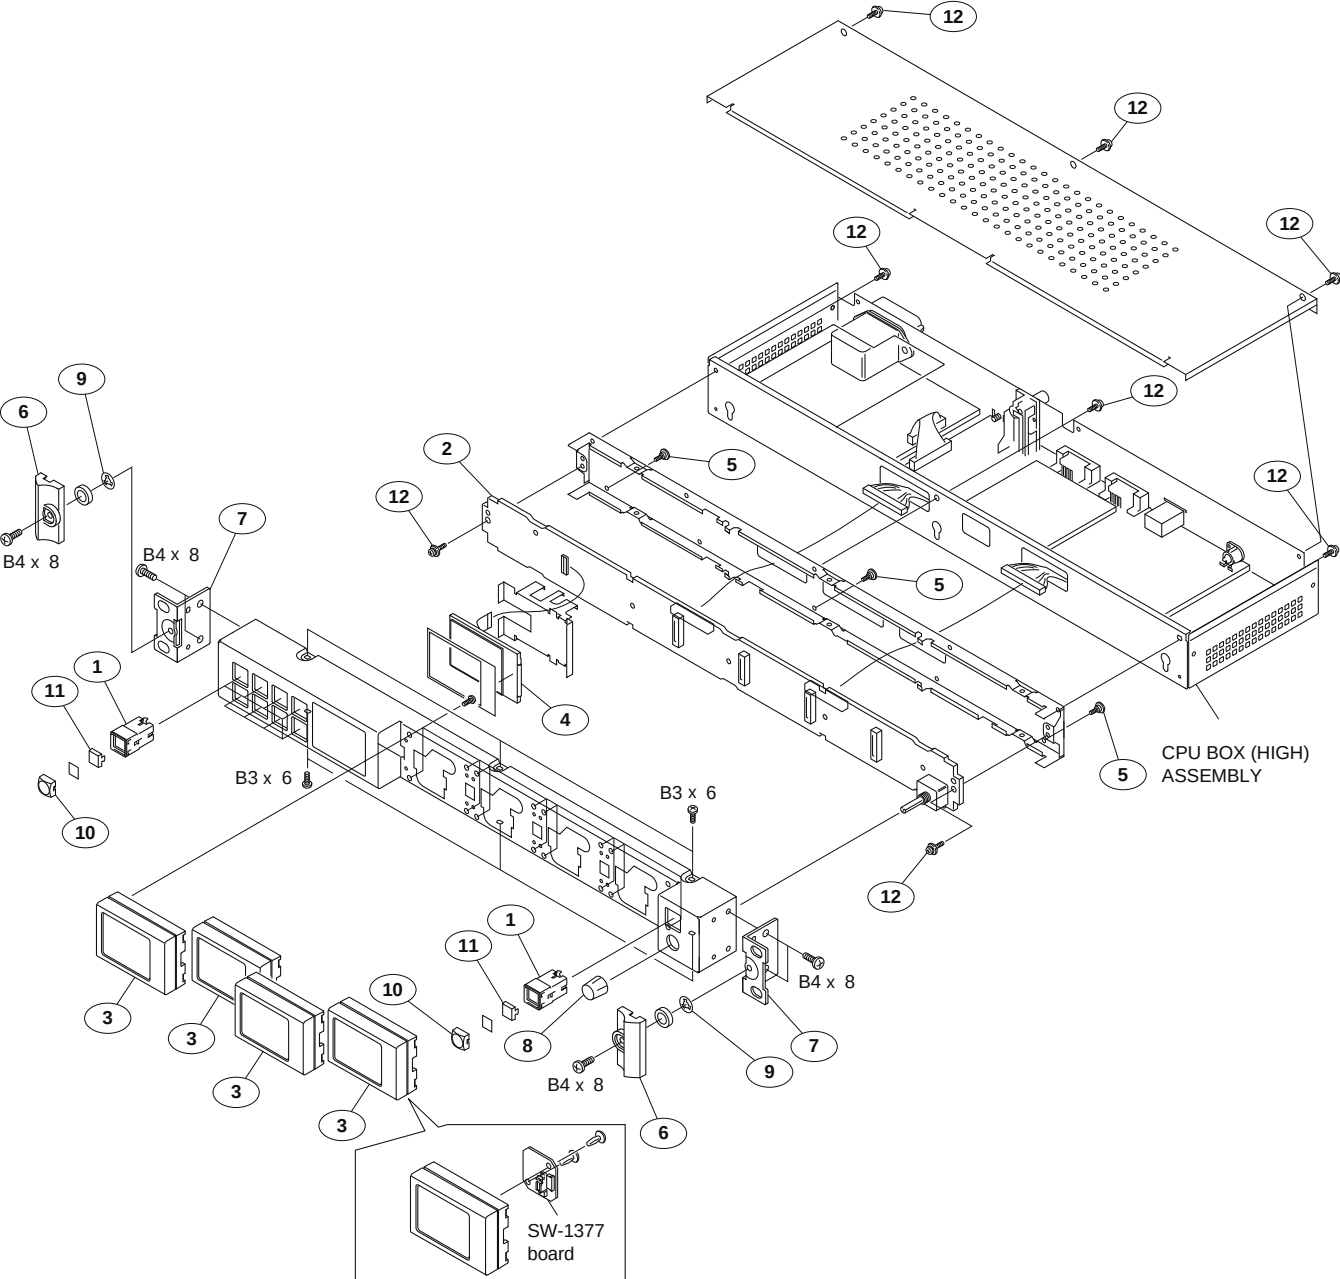

SONY®

UNIVERSAL LCD REMOTE PANEL

BKS-R6010

EXPLODED VIEW MANUAL

1st Edition (Revised 1)

Serial No. 10001 and Higher

FRONT PANEL ASSEMBLY

Exploded Views

CPU BOX (HIGH) ASSEMBLY

2-4. Supplied Accessories List

----- SUPPLIED ACCESSORIES -----

Ref. No. or Q'ty	Description
4pcs	PLATE (X) ASSY, TOUCH
4pcs	PLATE (F) ASSY, TOUCH
1pc	CONNECTOR, COAXIAL (BNC, Y TYPE)