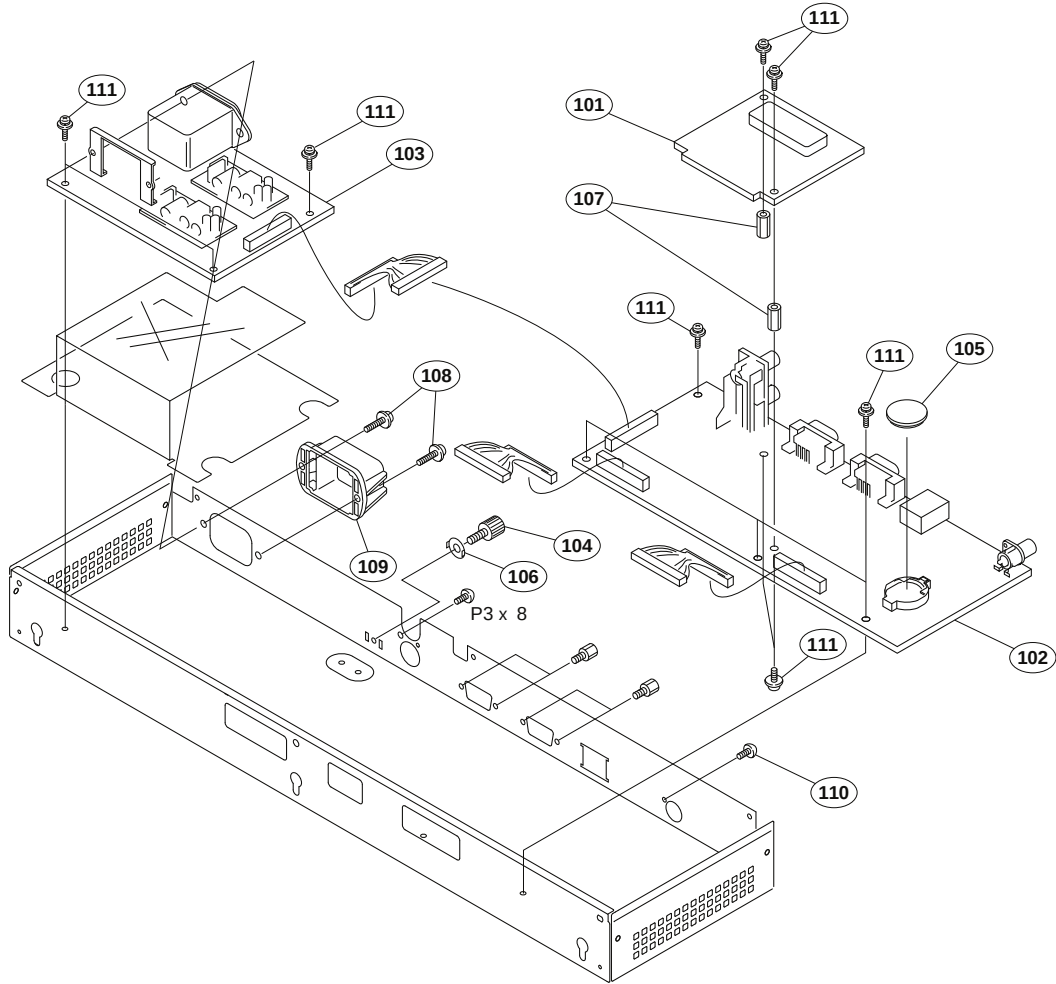

SONY®

UNIVERSAL LCD REMOTE PANEL

BKS-R6010

EXPLODED VIEW MANUAL

1st Edition (Revised 1)

Serial No. 10001 and Higher

FRONT PANEL ASSEMBLY

Exploded Views

CPU BOX (HIGH) ASSEMBLY

2-4. Supplied Accessories List

----- SUPPLIED ACCESSORIES -----

Ref. No. or Q'ty	Description
4pcs	PLATE (X) ASSY, TOUCH
4pcs	PLATE (F) ASSY, TOUCH
1pc	CONNECTOR, COAXIAL (BNC, Y TYPE)