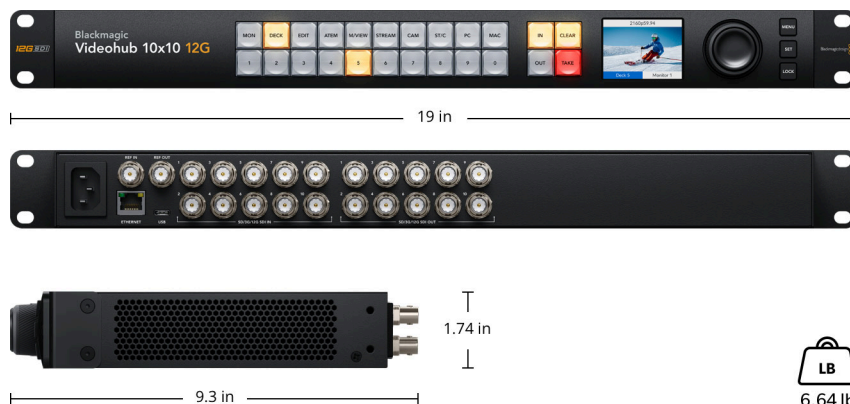

Power Fail Protection

Crosspoint connections preserved
and restored instantly at power on.

Power Usage

20.8 W max.

Physical Installation

1 rack unit height.

Physical Specifications

Environmental Specifications