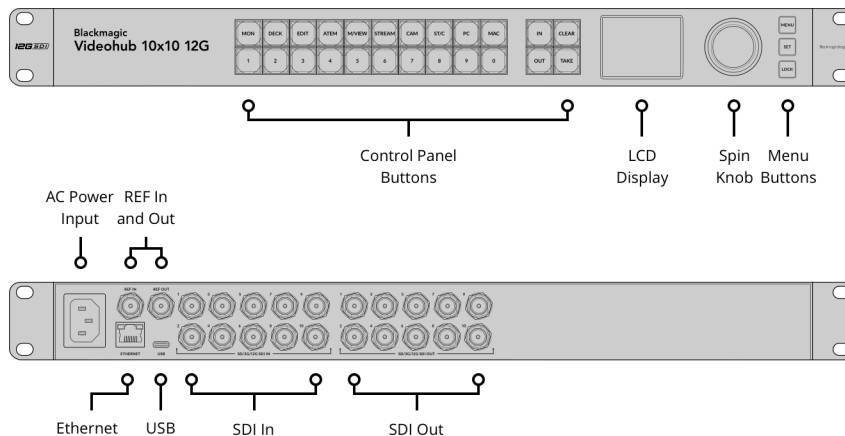

Blackmagic Videohub 10x10 12G

$1,535

Blackmagic Videohub 10x10 12G is an advanced zero latency video router that supports any combination of SD, HD and Ultra HD on the router at the same time. It has 10 12G-SDI inputs and 10 12G-SDI outputs plus reference connections in a one rack unit size. The front panel LCD lets you see video before routing and clearly displays routing labels and video standards. Routing can be performed by direct button selection and using the large spin knob control that has an electronic clutch. It also features SDI re-clocking, external Ethernet control and supports all SDI video standards up to 2160p60.

Connections

SDI Video Inputs

10

Video Input Re-Sync

None

Reference Outputs

Reference terminating loop output.

SDI Video Outputs

10

SDI Reclocking

On all SDI outputs.

Ethernet

Supports 10/100/1000 BASE-T.

SDI Rates

DVB-ASI, 270Mb, 1.5G, 3G, 6G, 12G.

Reference Inputs

Tri-Sync or Black Burst.

Computer Interface

USB-C