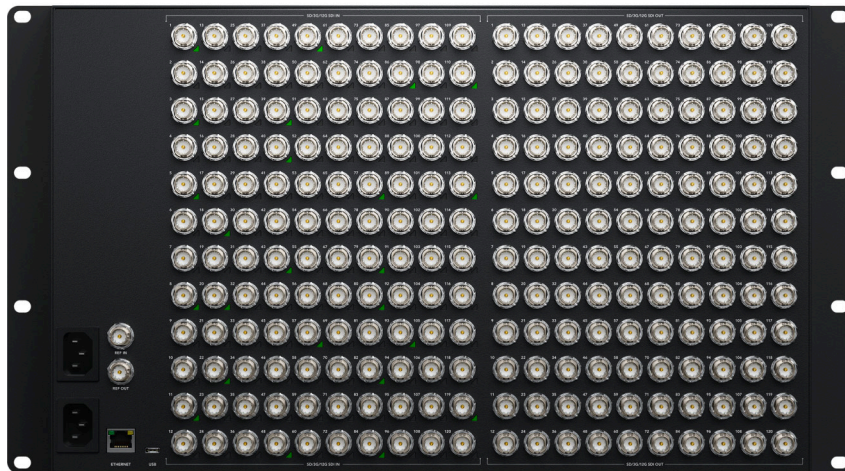

REC 601, REC 709, REC 2020

SDI Auto Switching

Automatically selects between 270Mb SD-SDI, 1.5G HD-SDI, 3G level A and level B HD-SDI, 6G HD-SDI, 12G-SDI on each input so that each input can be running a different television standard.

Power Fail Protection

Crosspoint connections preserved
and restored instantly at power on.

Power Usage

140 W max.

Physical Installation

6 rack units height.

Physical Specifications

19 in