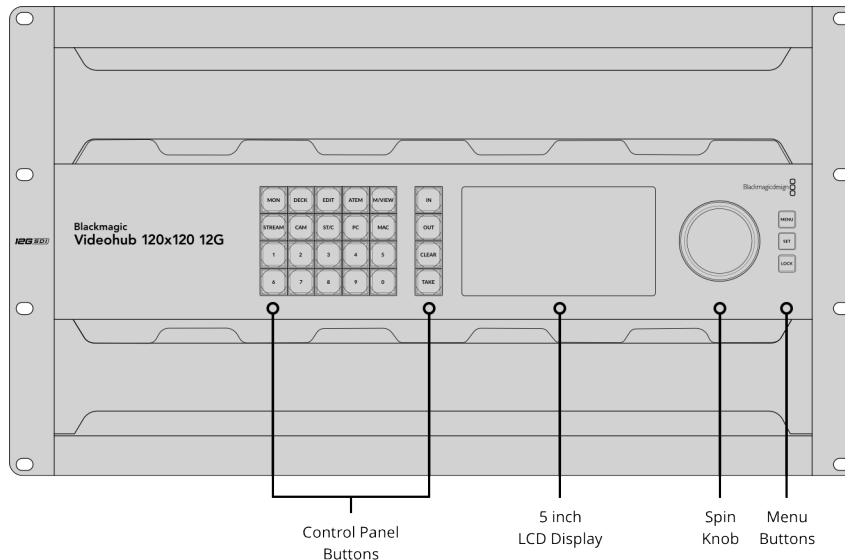

Connections

SDI Video Inputs

120

Video Input Re-Sync

None

Reference Outputs

Reference terminating loop output.

SDI Video Outputs

Tri-Sync or Black Burst.

Computer Interface

USB-C

Standards

SD Video Standards

525i59.94 NTSC, 625i50 PAL

HD Video Standards

720p50, 720p59.94, 720p60
 1080i50, 1080i59.94, 1080i60
 1080p23.98, 1080p24, 1080p25,
 1080p29.97, 1080p30, 1080p47.95,
 1080p48, 1080p50, 1080p59.94,
 1080p60
 1080PsF23.98, 1080PsF24,
 1080PsF25, 1080PsF29.97, 1080PsF30