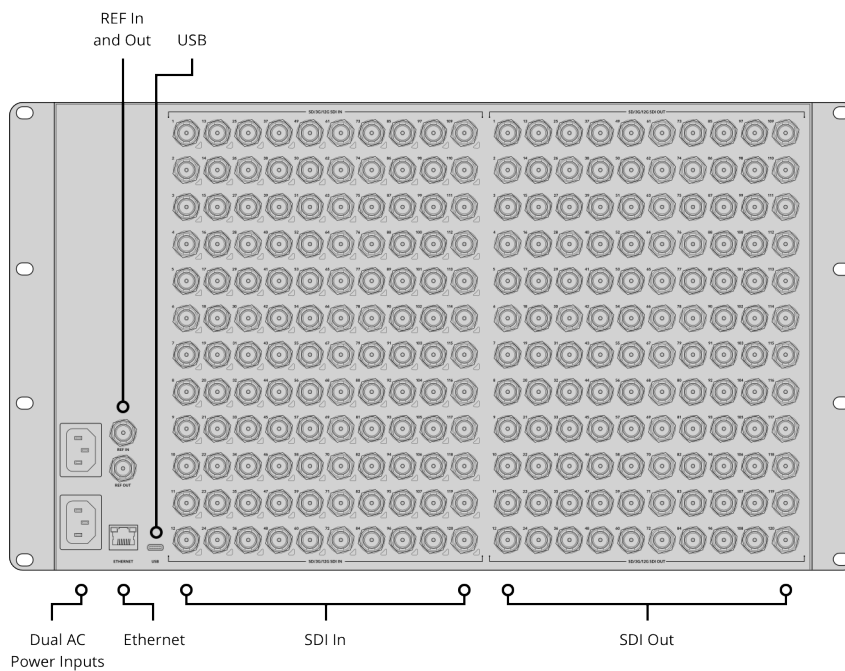

Blackmagic Videohub 120x120 12G

\$15,465

Blackmagic Videohub 120x120 12G is an advanced zero latency video router that supports any combination of SD, HD and Ultra HD on the router at the same time. The 12G-SDI inputs feature LEDs on each BNC that indicate an SDI signal, plus there are 12G-SDI outputs, redundant power and reference connections in a four rack unit design. The large HD LCD lets you see video before routing and clearly displays routing labels and video standards. Routing can be performed by direct button selection and using the large spin knob control that has an electronic clutch. It also features SDI re-clocking, external Ethernet control and supports all SDI video standards up to 2160p60.

120

SDI Reclocking

On all SDI outputs.

Ethernet

Supports 10/100/1000 BASE-T.

SDI Rates

DVB-ASI, 270Mb, 1.5G, 3G, 6G, 12G.

Reference Inputs

Tri-Sync or Black Burst.

Computer Interface

USB-C

Standards

SD Video Standards

525i59.94 NTSC, 625i50 PAL

HD Video Standards

720p50, 720p59.94, 720p60
 1080i50, 1080i59.94, 1080i60
 1080p23.98, 1080p24, 1080p25,
 1080p29.97, 1080p30, 1080p47.95,
 1080p48, 1080p50, 1080p59.94,
 1080p60
 1080PsF23.98, 1080PsF24,
 1080PsF25, 1080PsF29.97, 1080PsF30

Ultra HD Video Standards

2160p23.98, 2160p24, 2160p25,
 2160p29.97, 2160p30, 2160p47.95,
 2160p48, 2160p50, 2160p59.94,
 2160p60

4K Video Standards

4Kp23.98 DCI, 4Kp24 DCI, 4Kp25 DCI,
 4Kp29.97 DCI, 4Kp30 DCI, 4Kp47.95
 DCI, 4Kp48 DCI, 4Kp50 DCI, 4Kp59.94
 DCI, 4Kp60 DCI