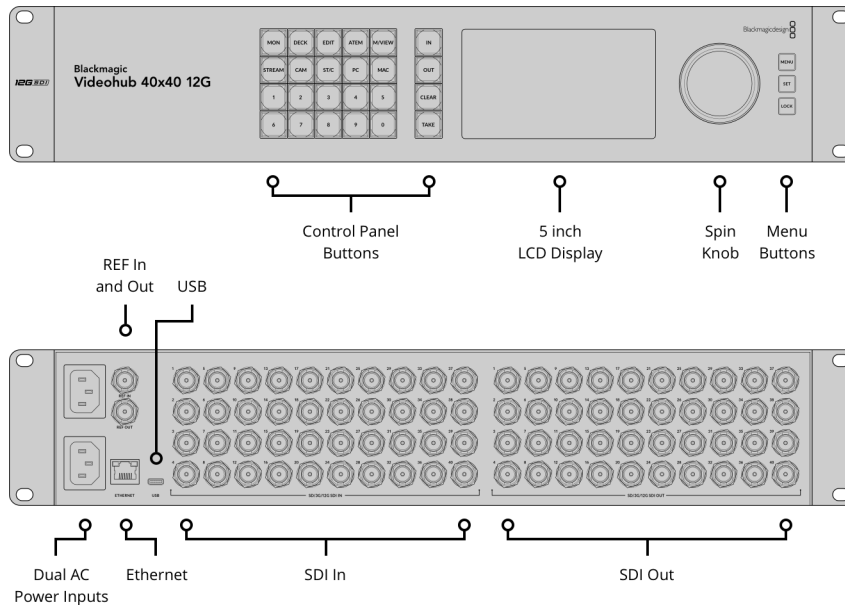

Blackmagic Videohub 40x40 12G

Blackmagic Videohub 40x40 12G is an advanced zero latency video router that supports any combination of SD, HD and Ultra HD on the router at the same time. It has 40 12G-SDI inputs and 40 12G-SDI outputs, redundant power and reference connections in two rack units size. The large full HD LCD lets you see video before routing and clearly displays routing labels and video standards. Routing can be performed by direct button selection and using the large spin knob control that has an electronic clutch. It also features SDI re-clocking, external Ethernet control and supports all SDI video standards up to 2160p60.

\$4,755

Connections

SDI Video Inputs

40

Video Input Re-Sync

None

Reference Outputs

Reference terminating loop output.

SDI Video Outputs

40

SDI Reclocking

On all SDI outputs.

Ethernet

Supports 10/100/1000 BASE-T.

SDI Rates

DVB-ASI, 270Mb, 1.5G, 3G, 6G, 12G.

Reference Inputs

Tri-Sync or Black Burst.

Computer Interface

USB-C

Standards

SD Video Standards

525i59.94 NTSC, 625i50 PAL

HD Video Standards