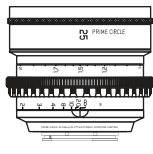

- Dimension Ø 116mm, length 113mm
- Weight 1031 g
- Full-Frame 24 x 36 coverage
- Front Mount 95mm (114mm)
- Focus Ergo Gear 0.8 Mod cine gear
- Canon EF Mount
- Front/Rear Lens cap (two front caps)

f/2.8

- Dimension Ø 97mm, length 122mm
- Weight 1031 g
- Full-Frame 24 x 36 coverage
- Front Mount 95mm
- Focus Ergo Gear 0.8 Mod cine gear
- Canon EF Mount
- Front/Rear Lens cap

f/2.0

25

PRIME CIRCLE

SILVER
XE
SERIES