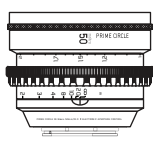

SILVER
XE
SERIES

- Focal Length 50mm
- Aperture range f/2,0 - f/22
- Focusing range 0.24m - ∞
- Coverage at close range 72 x 48mm (1:2)
- Elements / groups 8/6
- Angular field d. 45° / h. 38° / v. 26°
- Carl Zeiss world class optics

- Dimension Ø 97mm, length 101mm
- Weight 845 g
- Full-Frame 24 x 36 coverage
- Front Mount 95mm
- Focus Ergo Gear 0.8 Mod cine gear
- Canon EF Mount
- Front/Rear Lens cap

f/2.0

makro
100

PRIME CIRCLE