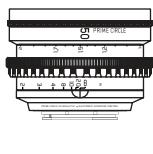

- Dimension Ø 97mm, length 106mm
- Weight 876 g
- Full-Frame 24 x 36 coverage
- Front Mount 95mm
- Focus Ergo Gear 0.8 Mod cine gear
- Canon EF Mount
- Front/Rear Lens cap

f/1.4

35

PRIME CIRCLE

SILVER
XE
SERIES

- Dimension Ø 97mm, length 132mm
- Weight 1135 g
- Full-Frame 24 x 36 coverage
- Front Mount 95mm
- Focus Ergo Gear 0.8 Mod cine gear
- Canon EF Mount
- Front/Rear Lens cap

f/1.4

50

PRIME CIRCLE

SILVER
XE
SERIES