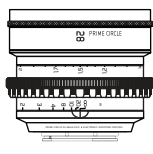

SILVER
XE
SERIES

- Focal Length 28mm
- Aperture range f/2,0 - f/22
- Focusing range 0.24m - ∞
- Coverage at close range 180 x 120mm
- Elements / groups 10/8
- Angular field d. 74° / h. 65° / v. 65°
- Carl Zeiss world class optics

- Dimension Ø 97mm, length 106mm
- Weight 876 g
- Full-Frame 24 x 36 coverage
- Front Mount 95mm
- Focus Ergo Gear 0.8 Mod cine gear
- Canon EF Mount
- Front/Rear Lens cap

f/1.4

35

PRIME CIRCLE