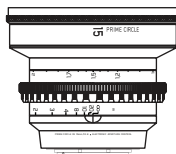

f/2.8

15

PRIME CIRCLE

SILVER
XE
SERIES

- Focal Length 15mm
- Aperture range f/2,8 - f/22
- Focusing range 0.25m - ∞
- Coverage at close range 340 x 221mm
- Elements / groups 15/12
- Angular field d. 110° / h. 100° / v. 76°
- Carl Zeiss world class optics

- Dimension Ø 116mm, length 113mm
- Weight 1031 g
- Full-Frame 24 x 36 coverage
- Front Mount 95mm (114mm)
- Focus Ergo Gear 0.8 Mod cine gear
- Canon EF Mount
- Front/Rear Lens cap (two front caps)

f/2.8

21

PRIME CIRCLE