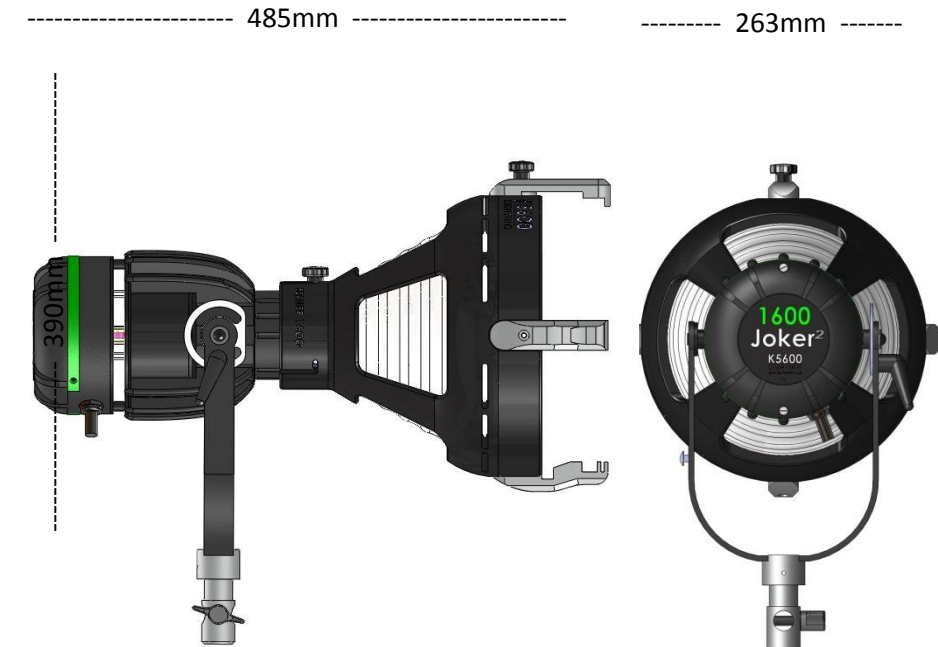

Joker² 1600W

SPECIFICATIONS / WEIGHT / SIZE

Joker² 1600w Kit includes : Joker² Head with Beamer and bulb (5600K), 1600W Electronic Hi Speed and Wi-Fi Ballast, Barndoor, Set of lenses, 7,50m Extension, Fly Case.

HEAD

Joker² 1600W WEIGHT / SIZES: 7,40 Kg – 48,5 x 26,3 x 39 cm

LAMP TYPE: G22-1600W UV Block single ended (5600K)

BEAM ANGLE: 5 – 60°

MOUNTING: 16mm – 28mm (diameter)

BARNDOOR DIAMETER / SPEEDRING: 230 mm (CHIM97800P)

SCRIM SIZE: 9"

KIT WEIGHT / SIZES: 32 Kg – 59 x 47 x 37 cm

BALLAST

BALLAST WEIGHT / SIZES (H X W X L): 6Kg - 32 x 22 x 9 cm

ELECTRICAL CONSUMPTION: 7,4A @ 230V – 16A @ 110V autoselect

DIMMER CONTROL, HI SPEED & WIFI