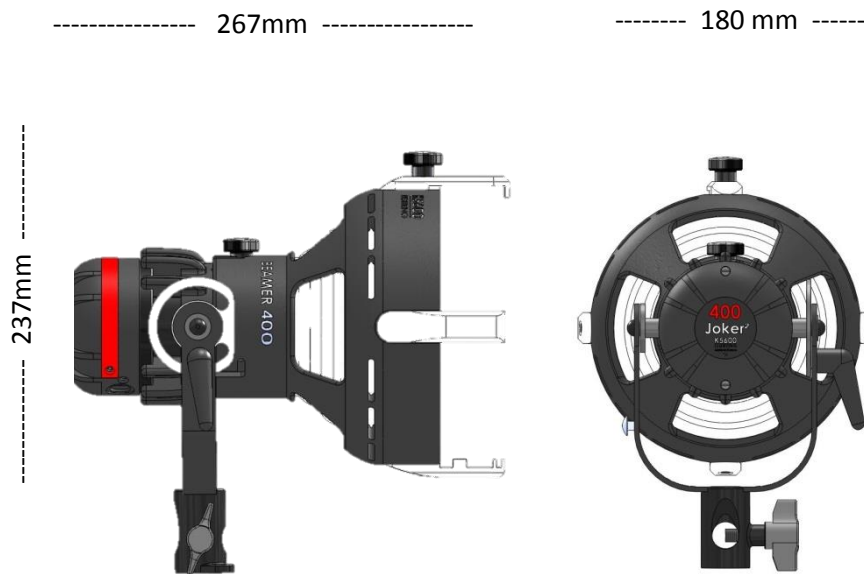

Joker² 400w Kit includes : Joker² Head with Beamer and bulb (5600K or 3200K), 400W Electronic Hi Speed and Wi-Fi Ballast, Barndoor, Set of lenses, 7,50m Extension, Fly Case.

HEAD

Joker² 400W WEIGHT / SIZES: 2.00 Kg – 26,7 x 18 x 23,7 cm

LAMP TYPE: GZZ 9,5-400W UV Block single ended (5600K or 3200K)

BEAM ANGLE: 4 – 60°

MOUNTING: 16mm (diameter)

BARNDOOR DIAMETER / SPEEDRING: 165 mm (CHIM97800P)

SCRIM SIZE: 6-5/8"

KIT WEIGHT / SIZES: 19 Kg - 41 x 46 x 38 cm

HEAD

Joker² 800W WEIGHT / SIZES: 4,20 Kg – 32,7 x 21,5 x 30 cm

LAMP TYPE: G22-800W UV Block single ended (5600K or 3200K)

BEAM ANGLE: 5 – 60°

MOUNTING: 16mm (diameter)

BARNDOOR DIAMETER / SPEEDRING: 197 mm (CHIM97800P)

HEAD

Joker² 1600W WEIGHT / SIZES: 7,40 Kg – 48,5 x 26,3 x 39 cm

LAMP TYPE: G22-1600W UV Block single ended (5600K)

BEAM ANGLE: 5 – 60°

MOUNTING: 16mm – 28mm (diameter)

BARNDOOR DIAMETER / SPEEDRING: 230 mm (CHIM97800P)