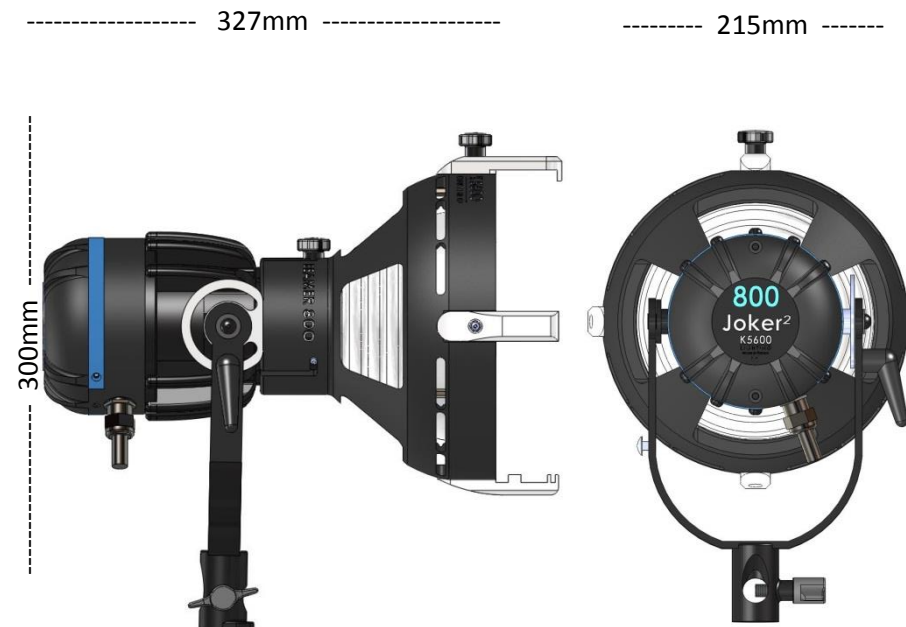

Joker² 400w Kit includes : Joker² Head with Beamer and bulb (5600K or 3200K), 400W Electronic Hi Speed and Wi-Fi Ballast, Barndoor, Set of lenses, 7,50m Extension, Fly Case.

HEAD

Joker² 400W WEIGHT / SIZES: 2.00 Kg – 26,7 x 18 x 23,7 cm

BALLAST

BALLAST WEIGHT / SIZES (H X W X L): 4Kg - 27 x 21 x 7.5cm

ELECTRICAL CONSUMPTION: 1,9A @ 230V – 4A @ 110V autoselect

DIMMER CONTROL, HI SPEED & WIFI

Joker² 800W

SPECIFICATIONS / WEIGHT / SIZE

Joker² 800w Kit includes : Joker² Head with Beamer and bulb (5600K or 3200K), 800W Electronic Hi Speed and Wi-Fi Ballast, Barndoor, Set of lenses, 7,50m Extension, Fly Case.

HEAD

Joker² 800W WEIGHT / SIZES: 4,20 Kg – 32,7 x 21,5 x 30 cm

LAMP TYPE: G22-800W UV Block single ended (5600K or 3200K)

BEAM ANGLE: 5 – 60°

MOUNTING: 16mm (diameter)

BARNDOOR DIAMETER / SPEEDRING: 197 mm (CHIM97800P)

HEAD

Joker² 1600W WEIGHT / SIZES: 7,40 Kg – 48,5 x 26,3 x 39 cm

LAMP TYPE: G22-1600W UV Block single ended (5600K)

BEAM ANGLE: 5 – 60°

MOUNTING: 16mm – 28mm (diameter)

BARNDOOR DIAMETER / SPEEDRING: 230 mm (CHIM97800P)