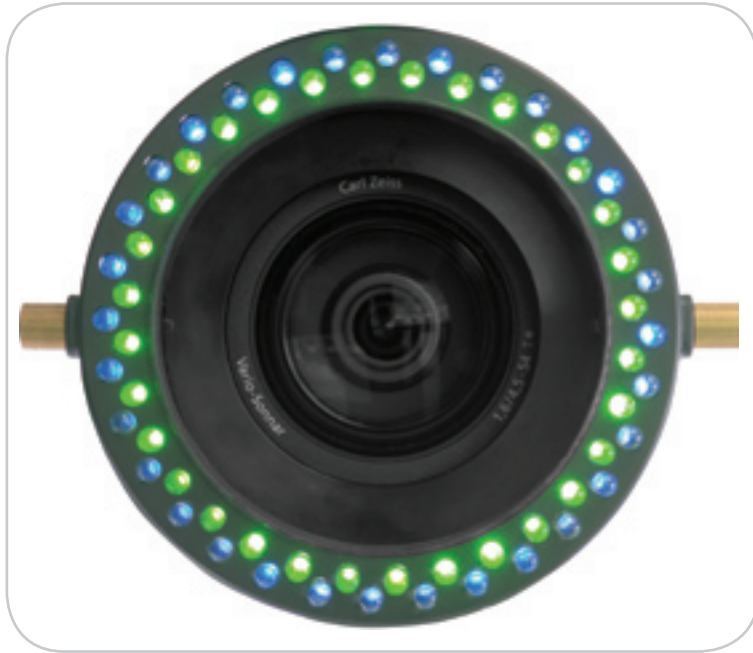

Dual Color Chromakey System

CKL-100 Dual Color LED Chromakey Ring with retro-reflective screen

DVK-100 Stand Alone SD- Analog Video Chroma Keyer

Retro-Reflective Screen

Virtual Rider Software

CLK-100 Dual Color LED Chromakey Ring with Retro-reflective screen

Product Information

Using a high efficiency, retro-reflective screen the highly directional LED ring allows you to make beautiful chroma keys with the little attention to background lighting. If your key is set to use the Green LED's and someone comes in wearing Blue, you can switch LED colors and continue keying. This is particularly useful for entertainment applications where the operator has little control over the clothes that the audience wears and the need to produce many dvd's for the customers.

CKL-100 Kit includes:

- 1- Dual blue/green LED chromakey ring
- 1- variable brightness power supply
- 1- camera adapter rings (assortment)
- 1- 2.5 meter x 3 meter retroreflective screen with a loop on the top so it can be put on a pole and grommets below to hang it with hooks.

DVK-100 Kit includes:

- 1 - DVK-100 Chromakeyer, 1- Dual blue/green LED chromakey ring,
- 1- variable brightness power supply, 1- camera adapter rings (assortment),
- 1- 2.5 meter x 3 meter retroreflective screen with a loop on the top so it can be put on a pole and grommets below in case you want to hang it with hooks.