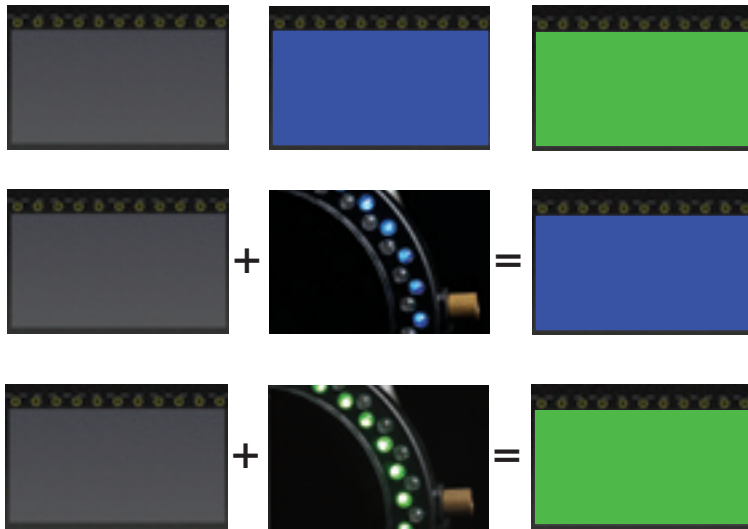

Dual Color Chromakey System

CKL-100 Dual Color LED Chromakey Ring with retro-reflective screen

DVK-100 Stand Alone SD- Analog Video Chroma Keyer

Retro-Reflective Screen

Virtual Rider Software

CLK-100 Dual Color LED Chromakey Ring with Retro-reflective screen

Product Information

Using a high efficiency, retro-reflective screen the highly directional LED ring allows you to make beautiful chroma keys with the little attention to background lighting. If your key is set to use the Green LED's and someone comes in wearing Blue, you can switch LED colors and continue keying. This is particularly useful for entertainment applications where the operator has little control over the clothes that the audience wears and the need to produce many dvd's for the customers.

CKL-100 Kit includes:

- 1- Dual blue/green LED chromakey ring
- 1- variable brightness power supply
- 1- camera adapter rings (assortment)
- 1- 2.5 meter x 3 meter retroreflective screen with a loop on the top so it can be put on a pole and grommets below to hang it with hooks.

DVK-100 Kit includes:

- 1 - DVK-100 Chromakeyer, 1- Dual blue/green LED chromakey ring,
- 1- variable brightness power supply, 1- camera adapter rings (assortment),
- 1- 2.5 meter x 3 meter retroreflective screen with a loop on the top so it can be put on a pole and grommets below in case you want to hang it with hooks.