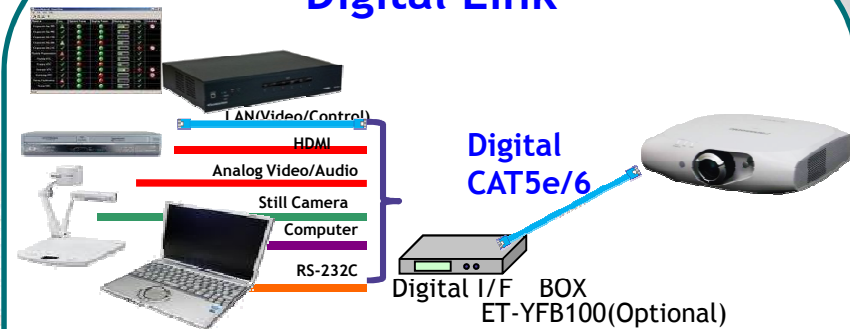

- ◆ Complex Cabling
 - Every connection requires dedicated cable
- ◆ HDMI limited to 10m
 - Repeaters required for amplification

Many Wiring Required

Digital Link

- ◆ **Single Line Transmission!**
 - Audio, Video, Control Command
- ◆ Digital Signal up to 100m
- ◆ Direct Connection with 3rd party switchers