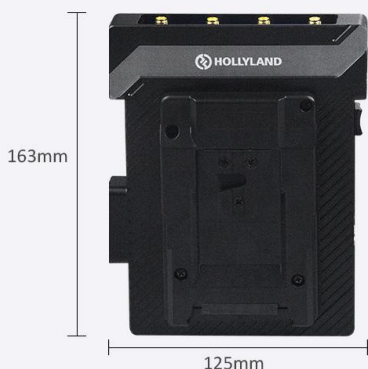

INTERFACE INTRODUCTION

TRANSMITTER:

- 2.4G 900MHZ RP-SMA FEMALE CONNECTOR
- LINK INDICATOR
- VIDEO INDICATOR
- 7-SEG LED FREQUENCY CHANNEL INDICATOR
- SELECTION BUTTON
- CONFIRM BUTTON
- MUTE/CALL INDICATOR
- VOLUME BUTTON/CALL
- XJ45 PORT FOR HEADSET
- TALLY OUT CONNECTOR(3.5MM SOCKET)
- STEREO IN(3.5MM SOCKET)

- 2.4G 900MHZ RP-SMA FEMALE CONNECTOR
- USB/BLUETOOTH CONNECTOR
- HDMI INPUT
- SDI LOOP OUT
- SDI INPUT
- DC POWER SWITCH
- DC INPUT, LEMO 4-PIN B SERIES CONNECTOR

RECEIVER:

- VIDEO INDICATOR
- LINK INDICATOR
- 7-SEG LED FREQUENCY CHANNEL INDICATOR
- RSSI
- SELECTION BUTTON
- CONFIRM BUTTON
- VOLUME BUTTON/CALL
- MUTE/CALL INDICATOR
- XJ45 PORT FOR HEADSET
- TALLY OUT CONNECTOR(3.5MM SOCKET)
- INTERCOM/TALLY LINEOUT

- 900MHZ RP-SMA FEMALE CONNECTOR
- USB/BLUETOOTH CONNECTOR
- HDMI OUTPUT
- SDI OUTPUT 1
- SDI OUTPUT 2
- DC POWER SWITCH
- DC INPUT, LEMO 4-PIN B SERIES CONNECTOR

SIZE OF PRODUCT

PACKING LIST