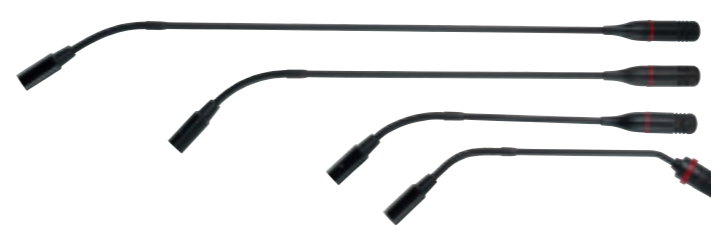

## Interpreter equipment

**IS 6132**  
Interpreter set for up to 32 channels

**DH 9001 H**  
Interpreter headphone

**IH 6000**  
Interpreter headset

**LS 6032**  
Loudspeaker

**GM 4425**  
**GM 4424**  
**GM 4422**  
**GM 4022**  
Gooseneck microphone, 36, 50 and 63 cm